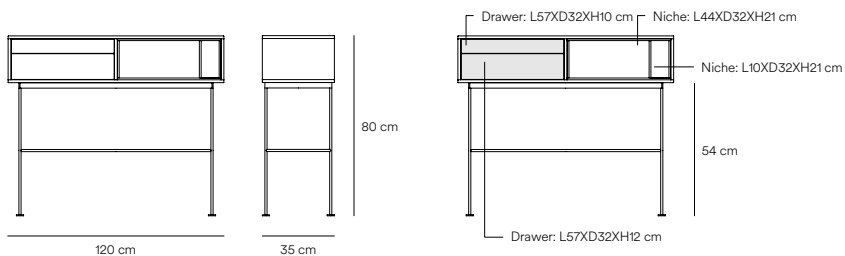

Designed by Cambres Design

Measures

Models

14966_TE

14968_TE

14970_TE

Finishes

Metallic leg's structure and doors