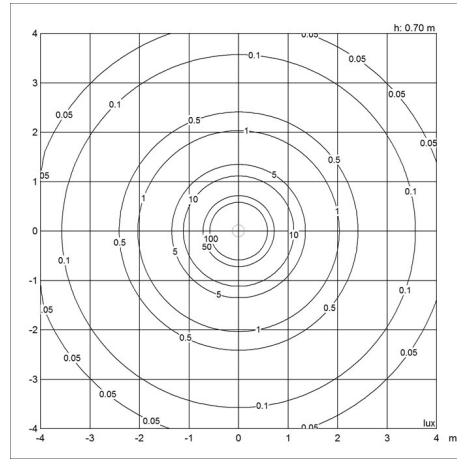

Ø400 & 550 LED variants are delivered with antiglare shade included. For all other variants the antiglare shade can be purchased as an accessory.

Light distribution diagrams

Cartesian

Isolux

Polar

Spare parts & accessories

Product

Canopy Black 2-part tophat®
 ABOVE 250 PEND ANTI-GLARE SHADE MATT
 ABOVE 400/550 PEND ANTI-GLARE SHADE MATT

Variant number

5749329021
 5741910483
 5741910496

Data specifications

Colour	Black	Length	250
Width	250	Height	300
Built-in Height	-	IP class	20
Class	II	Net Weight	1.0
Standby (W)	-	Power Factor (P = 100 % / P = 50 %)	-
Inrush Current	-	Light source	1x60W E27
Kelvin	-	CRI	-