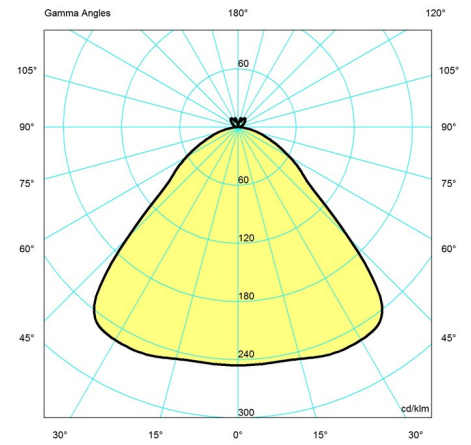

Ø400 & 550 LED variants are delivered with antiglare shade included. For all other variants the antiglare shade can be purchased as an accessory.

Light distribution diagrams

Cartesian

Isolux

Polar

Spare parts & accessories

Product

Canopy Black 2-part tophat®
 ABOVE 250 PEND ANTI-GLARE SHADE MATT
 ABOVE 400/550 PEND ANTI-GLARE SHADE MATT

Variant number

5749329021
 5741910483
 5741910496

Data specifications

Colour	Black	Length	250
Width	250	Height	300
Built-in Height	-	IP class	20
Class	II	Net Weight	1.0
Standby (W)	-	Power Factor (P = 100 % / P = 50 %)	-
Inrush Current	-	Light source	1x60W E27
Kelvin	-	CRI	-