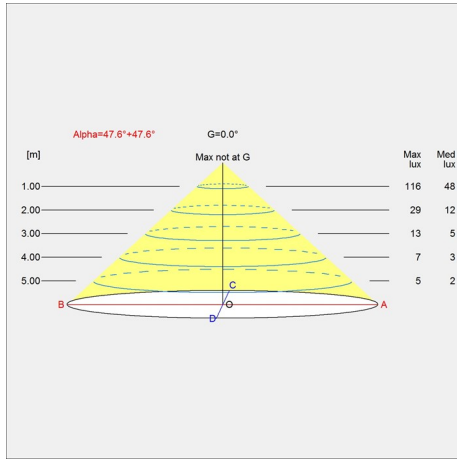

Light distribution diagrams

Cartesian