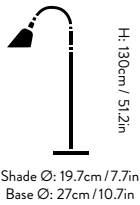

Bellevue^{AJ7}

Arne Jacobsen

1929

Product category
Floor lamp

Environment
Indoor

Material
Satin polished and lacquered metal, cast iron base,
2 meter fabric cord with on-off switch.

Production process
The shade is spun into its distinct shape from
a single piece of metal.

Dimensions
Base: Ø: 27.3cm/10.7in,
Shade Ø: 19.7cm / 7.7in cm / 23.6in,
H: 130cm / 51.2in

Packaging dimensions
H: 176.0cm / 69.3in, W: 28.5cm / 11.2in,
D: 28.5cm / 11.2in

Colli quantity
1 pc

Weight
Product: 7.70 kg / Incl. packaging: 10.3kg

Voltage
220-240V - 50Hz

Light source & Energy efficiency class
E27 Max 40 Watt. The luminaire is compatible
with bulbs of the energy classes: A++ - E.
Bulb is not included.

Certifications
CE, IP20, Class II

Canopy
Included

Cord length
200cm / 78.7in

Cleaning Instructions
Clean with soft dry cloth. Always switch off the
electricity supply before cleaning.

→ **Stock item**
Brass, Black & Brass, Black & Steel, White & Brass,
Copper Brown & Brass, Mignight & Brass,
Olive & Brass.

Related products

&Tradition®