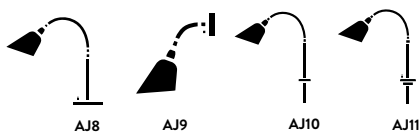

Bellevue^{AJ7}

Arne Jacobsen

1929

Product category
Floor lamp

Environment
Indoor

Material
Satin polished and lacquered metal, cast iron base,
2 meter fabric cord with on-off switch.

Production process
The shade is spun into its distinct shape from
a single piece of metal.

Dimensions
Base: Ø: 27.3cm/10.7in,
Shade Ø: 19.7cm / 7.7in cm / 23.6in,
H: 130cm / 51.2in

Packaging dimensions
H: 176.0cm / 69.3in, W: 28.5cm / 11.2in,
D: 28.5cm / 11.2in

Colli quantity
1 pc

Weight
Product: 7.70 kg / Incl. packaging: 10.3kg

Voltage
220-240V - 50Hz

Light source & Energy efficiency class
E27 Max 40 Watt. The luminaire is compatible
with bulbs of the energy classes: A++ - E.
Bulb is not included.

Certifications
CE, IP20, Class II

Canopy
Included

Cord length
200cm / 78.7in

Cleaning Instructions
Clean with soft dry cloth. Always switch off the
electricity supply before cleaning.

→ **Stock item**
Brass, Black & Brass, Black & Steel, White & Brass,
Copper Brown & Brass, Mignight & Brass,
Olive & Brass.

Related products

→ Brass