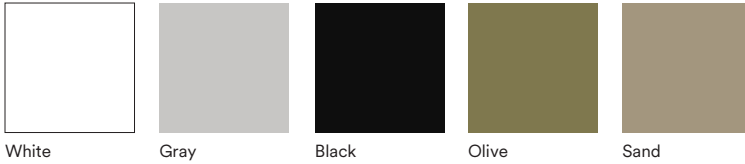

We offer upholstery in fabrics certified to the EU ECO label and/or OEKO-TEX and fabrics based on recycled materials.

Material Options

Color

White

Gray

Black

Olive

Sand