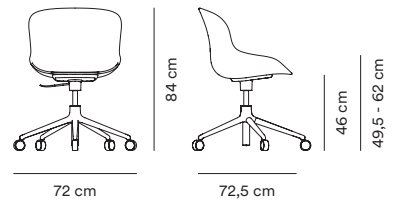

Measurements

**Hyg Chair
Steel**

**Hyg Chair
Swivel 4 Legs**

**Hyg Chair
Swivel 5 Wheels Gaslift**

Hyg Barstool 65 cm

Hyg Barstool 75 cm

Hyg

Left:
Hyg chair in black, shown
with Form café table and
Bell lamp