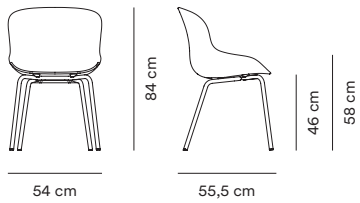

Measurements

**Hyg Chair
Steel**

**Hyg Chair
Swivel 4 Legs**

**Hyg Chair
Swivel 5 Wheels Gaslift**

Hyg Barstool 65 cm

Hyg Barstool 75 cm

Hyg

Left:
Hyg chair in black, shown
with Form café table and
Bell lamp