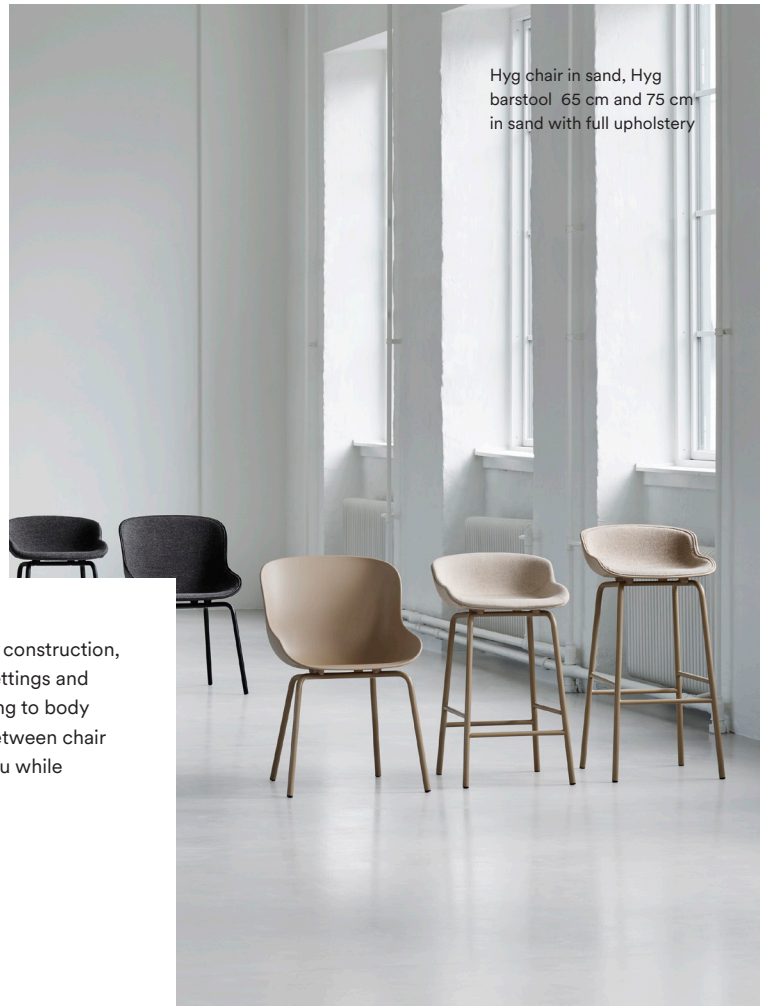

Hyg Barstool 65 cm
Full Upholstery

Hyg Barstool 75 cm

Hyg Barstool 75 cm
Front Upholstery

Hyg Barstool 75 cm
Full Upholstery

All models are available with polypropylene shell or front/full upholstered shell

Hyg

Hyg chair in sand, Hyg barstool 65 cm and 75 cm in sand with full upholstery

Product Facts

Description

With its hearty, welcoming expression and resilient construction, the Hyg chair is a great match for both domestic settings and contract use. Designed to provide support according to body contours, the Hyg chair places itself somewhere between chair and armchair with a shape that gently embraces you while allowing for freedom of movement.