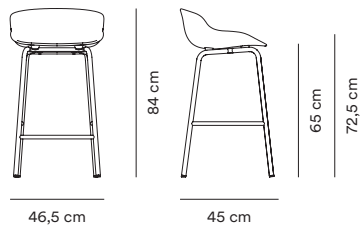

Measurements

**Hyg Chair
Steel**

**Hyg Chair
Swivel 4 Legs**

**Hyg Chair
Swivel 5 Wheels Gaslift**

Hyg Barstool 65 cm

Hyg Barstool 75 cm

Hyg

Left:
Hyg chair in black, shown
with Form café table and
Bell lamp