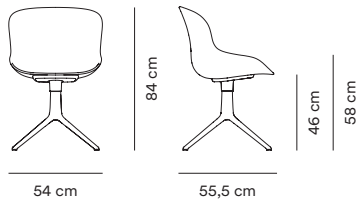

Measurements

**Hyg Chair
Steel**

**Hyg Chair
Swivel 4 Legs**

**Hyg Chair
Swivel 5 Wheels Gaslift**

Hyg Barstool 65 cm

Hyg Barstool 75 cm

Hyg

Left:
Hyg chair in black, shown
with Form café table and
Bell lamp