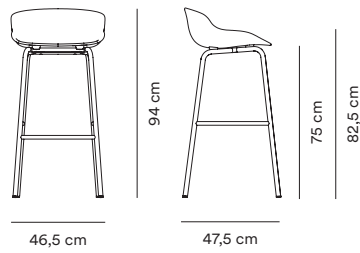

Measurements

**Hyg Chair
Steel**

**Hyg Chair
Swivel 4 Legs**

**Hyg Chair
Swivel 5 Wheels Gaslift**

Hyg Barstool 65 cm

Hyg Barstool 75 cm

Hyg

Left:
Hyg chair in black, shown
with Form café table and
Bell lamp