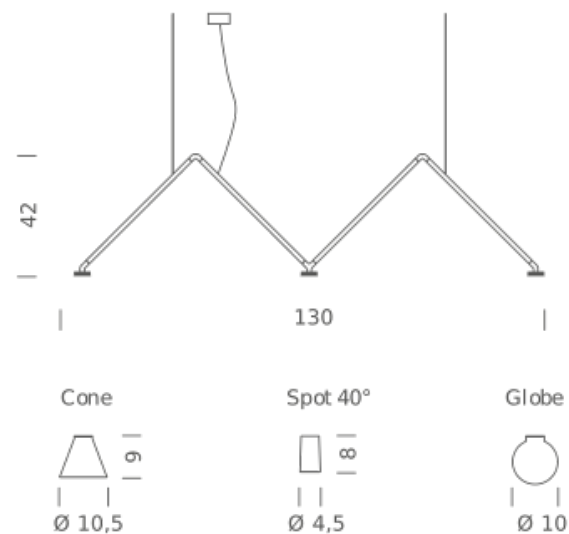

SPOT 40° | 2700K

LAMPING

Source	LED Spot
Total power	3x5W
Tension	110/240V
Typ cri	90
Energy class	A+
Notes	cablenght 2m

Codes

DAB LNN 51

Structure/Diffuser

black/black