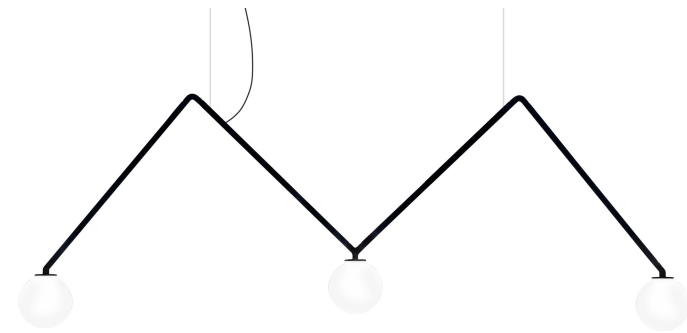

# DABLIU

Suspension lamp in aluminum. Composed of a slender structure with three light points and diffusers that can be selected according to different versions. Spot version available for punctual lighting, version with spherical diffuser in opal blown glass and version with a metallic cone in burnished gold and black finish that allows more light diffusion. LED on board, dimmable.

# SPOT 40° | 2700K