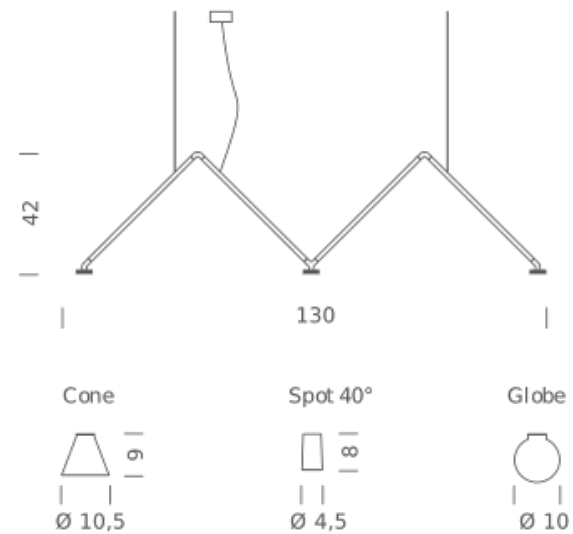

CONE | 2700K

LAMPING

Source	LED Spot
Total power	3x5W
Tension	110/240V
Typ cri	90
Energy class	A+
Notes	cablenght 2m

Codes

DAB LNN 55

Structure/Diffuser

black/gold burnished