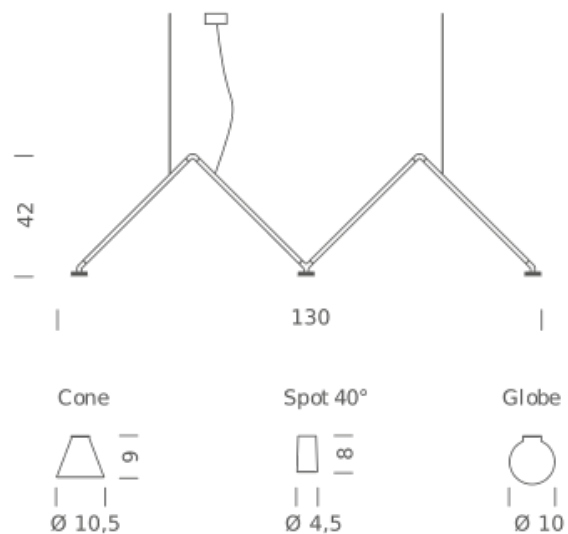

GLOBE | 2700K

LAMPING

Source	LED Spot
Total power	3x5W
Tension	110/240V
Typ cri	90
Energy class	A+
Notes	cablenght 2m

Codes

DAB LNN 53

Structure/Diffuser

black/opal