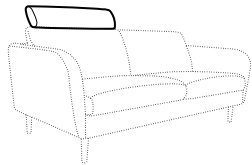

armchair left + corner 30° + armchair right

set 14

armchair wide left + corner 30° + armchair wide right

modular system

elements of the modular system

armchair left / or right

armchair without armrests

armchair wide left / or right

armchair wide without armrests

2 seater left / or right

2 seater without armrests

3 seater left / or right

3 seater without armrests

chaiselongue right / or left

chaiselongue wide right / or left

divan right / or left

cozy corner right / or left

corner 90° no. 1

corner 90° no. 2

corner 30°

accessories

neckrest L-77

neckrest L-62

endpart left / or right

armrest protection

extra dimensions

depth of seat

legs

no. 141A
wood
RECOMENDED

no. 152
wood

no. 91
wood

no. 141B
wood