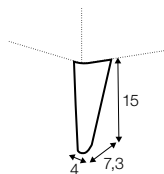

cozy corner right / or left

corner 90° no. 1

corner 90° no. 2

corner 30°

accessories

neckrest L-77

neckrest L-62

endpart left / or right

armrest protection

extra dimensions

depth of seat

legs

no. 141A
wood
RECOMENDED

no. 152
wood

no. 91
wood

no. 141B
wood