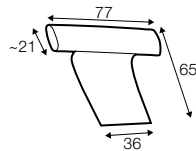

armchair left + corner 30° + armchair right

set 14

armchair wide left + corner 30° + armchair wide right

modular system

elements of the modular system

armchair left / or right

armchair without armrests

armchair wide left / or right

armchair wide without armrests

2 seater left / or right

2 seater without armrests

3 seater left / or right

3 seater without armrests

chaiselongue right / or left

chaiselongue wide right / or left

divan right / or left

cozy corner right / or left

corner 90° no. 1

corner 90° no. 2

corner 30°

accessories

neckrest L-77

neckrest L-62

endpart left / or right

armrest protection

extra dimensions

depth of seat

legs

no. 141A
wood
RECOMENDED

no. 152
wood

no. 91
wood

no. 141B
wood