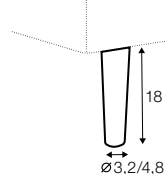

cozy corner right / or left

corner 90° no. 1

corner 90° no. 2

corner 30°

accessories

neckrest L-77

neckrest L-62

endpart left / or right

armrest protection

extra dimensions

depth of seat

legs

no. 141A
wood
RECOMENDED

no. 152
wood

no. 91
wood

no. 141B
wood