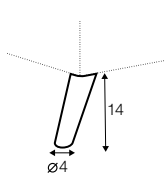

armchair left + corner 30° + armchair right

set 14

armchair wide left + corner 30° + armchair wide right

modular system

elements of the modular system

armchair left / or right

armchair without armrests

armchair wide left / or right

armchair wide without armrests

2 seater left / or right

2 seater without armrests

3 seater left / or right

3 seater without armrests

chaiselongue right / or left

chaiselongue wide right / or left

divan right / or left

cozy corner right / or left

corner 90° no. 1

corner 90° no. 2

corner 30°

accessories

neckrest L-77

neckrest L-62

endpart left / or right

armrest protection

extra dimensions

depth of seat

legs

no. 141A
wood
RECOMENDED

no. 152
wood

no. 91
wood

no. 141B
wood