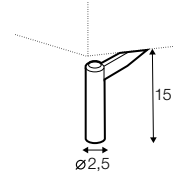

no. 145A
metal chrome,
painted black or grey
and brushed steel