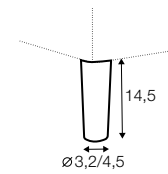

cozy corner right / or left

corner 90° no. 1

corner 90° no. 2

corner 30°

accessories

neckrest L-77

neckrest L-62

endpart left / or right

armrest protection

extra dimensions

depth of seat

legs

no. 141A
wood
RECOMENDED

no. 152
wood

no. 91
wood

no. 141B
wood