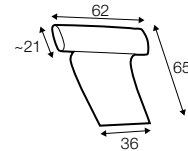

armchair left + corner 30° + armchair right

set 14

armchair wide left + corner 30° + armchair wide right

modular system

elements of the modular system

armchair left / or right

armchair without armrests

armchair wide left / or right

armchair wide without armrests

2 seater left / or right

2 seater without armrests

3 seater left / or right

3 seater without armrests

chaiselongue right / or left

chaiselongue wide right / or left

divan right / or left

cozy corner right / or left

corner 90° no. 1

corner 90° no. 2

corner 30°

accessories

neckrest L-77

neckrest L-62

endpart left / or right

armrest protection

extra dimensions

depth of seat

legs

no. 141A
wood
RECOMENDED

no. 152
wood

no. 91
wood

no. 141B
wood