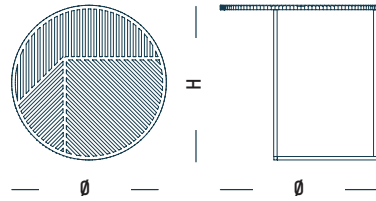

MATÉRIAUX | MATERIALS

acier, peinture epoxy grainée
steel, grained epoxy paint

PRODUIT | PRODUCT

Ø: 47 cm | 18.5 inch

H: 45 cm | 17.7 inch

POIDS: 5 kg | WEIGHT: 11 lb

PACKAGING

L: 52 cm | 20.5 inch

W: 51 cm | 20.1 inch

H: 50 cm | 19.7 inch

POIDS: 7,8 kg | WEIGHT: 17.2 lb

ISO-B | ISO-B

Noir
Back

-
M0390402

Anthracite
Anthracite
-
M0390403

Or
Gold
-
M0390404