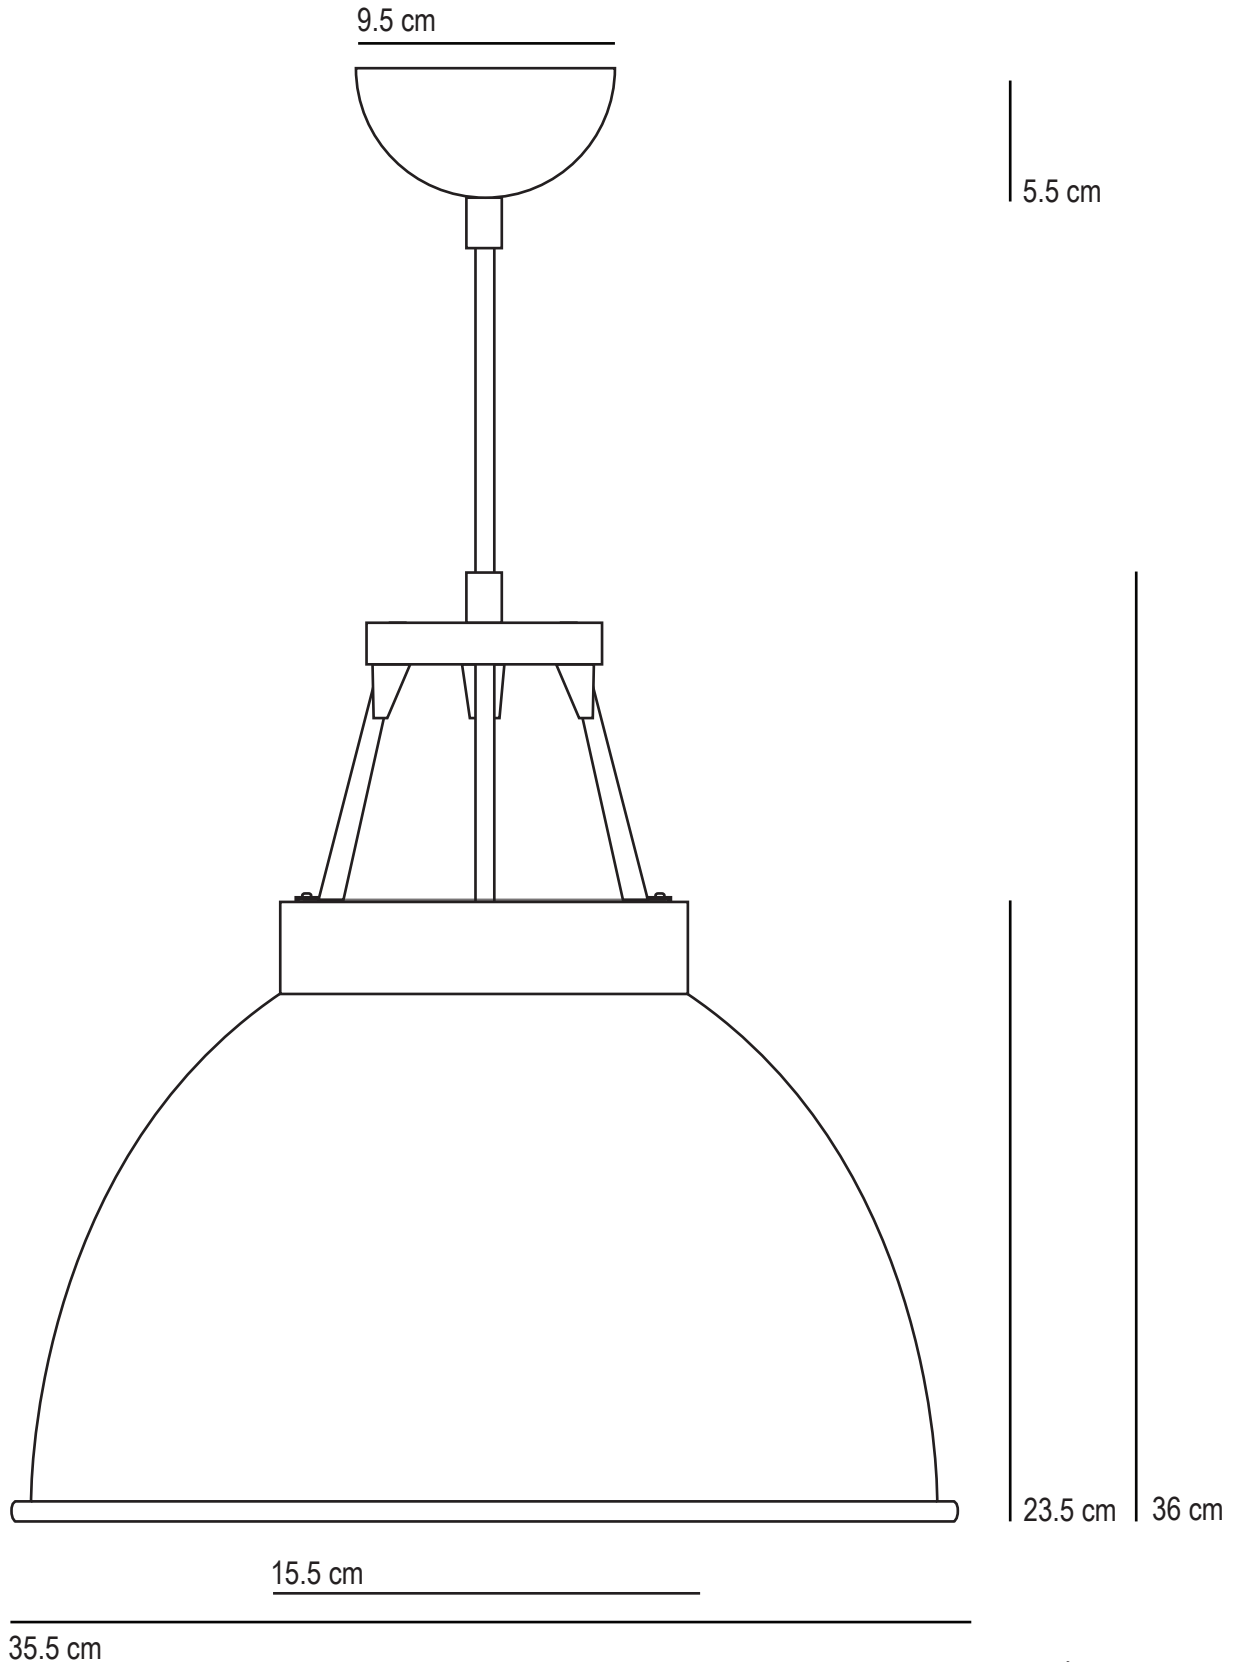

Titan Pendant Size 1

SPECIFICATION	Product Code	Bulb Cap	Max Wattage	Bulb Type
Titan Pendant Size 1	FP 005	E 27	150	GLS
Available Finish	Polished Aluminium, black, olive green, putty, red, yellow or white painted aluminium.			

This product is available for specific markets. CFL compatible.
Cable length 150cm, bespoke cable lengths are available on request.