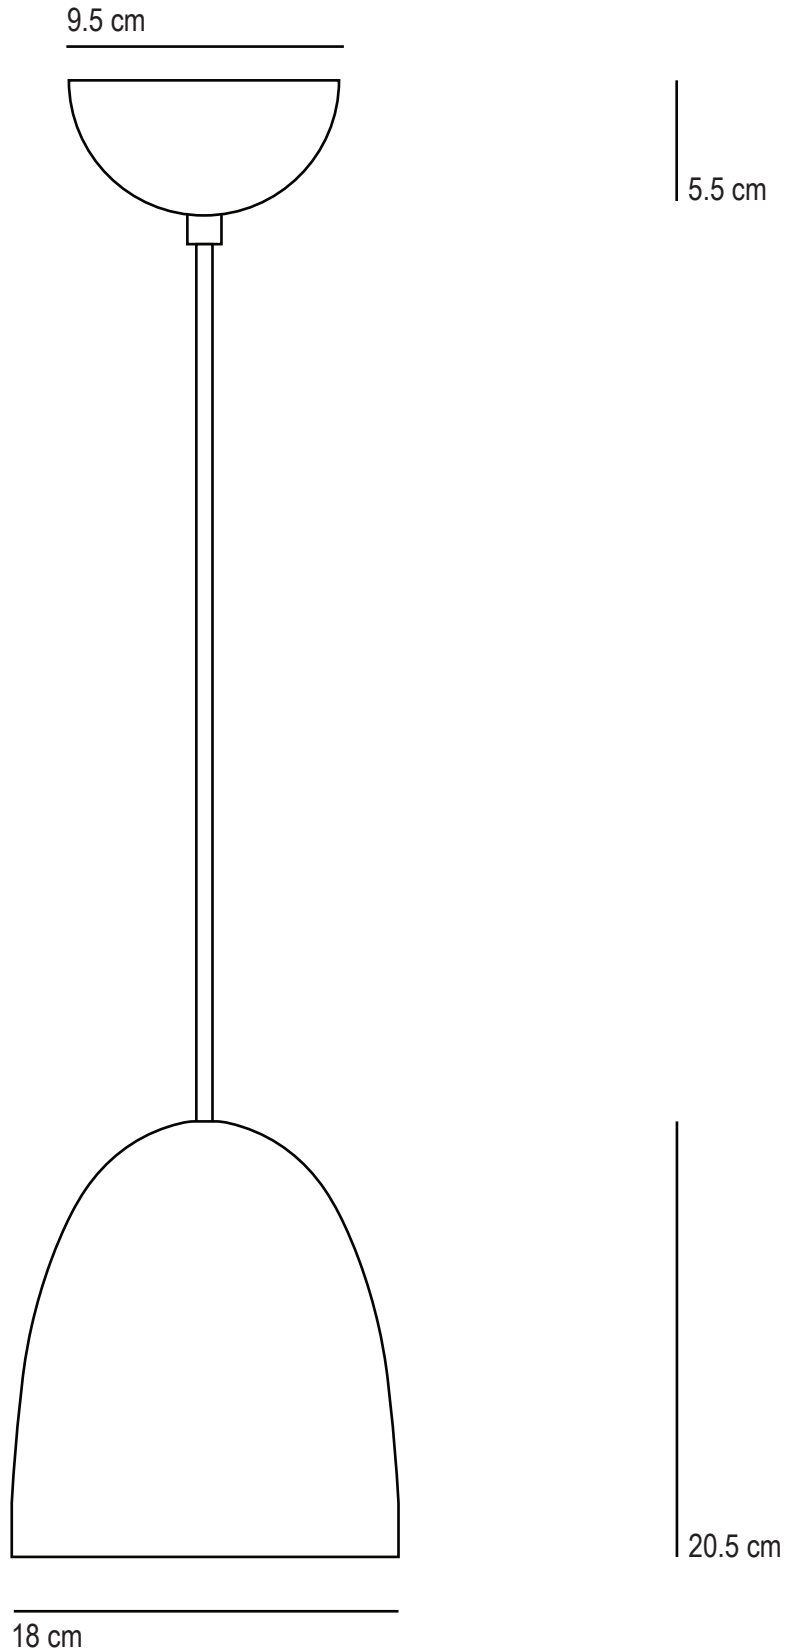

# Stanley Pendant Small

SPECIFICATION	Product Code	Bulb Cap	Max Wattage	Bulb Type
Stanley Pendant Small	FP 456H FP 456PL	E 27	60	GLS
Available Finish	Hammered: Brass/Copper/Nickel/Black Nickel Polished (smooth): Brass/Copper/Nickel			

This product is available for specific markets. CFL compatible.  
Cable length 150cm, bespoke cable lengths are available on request.