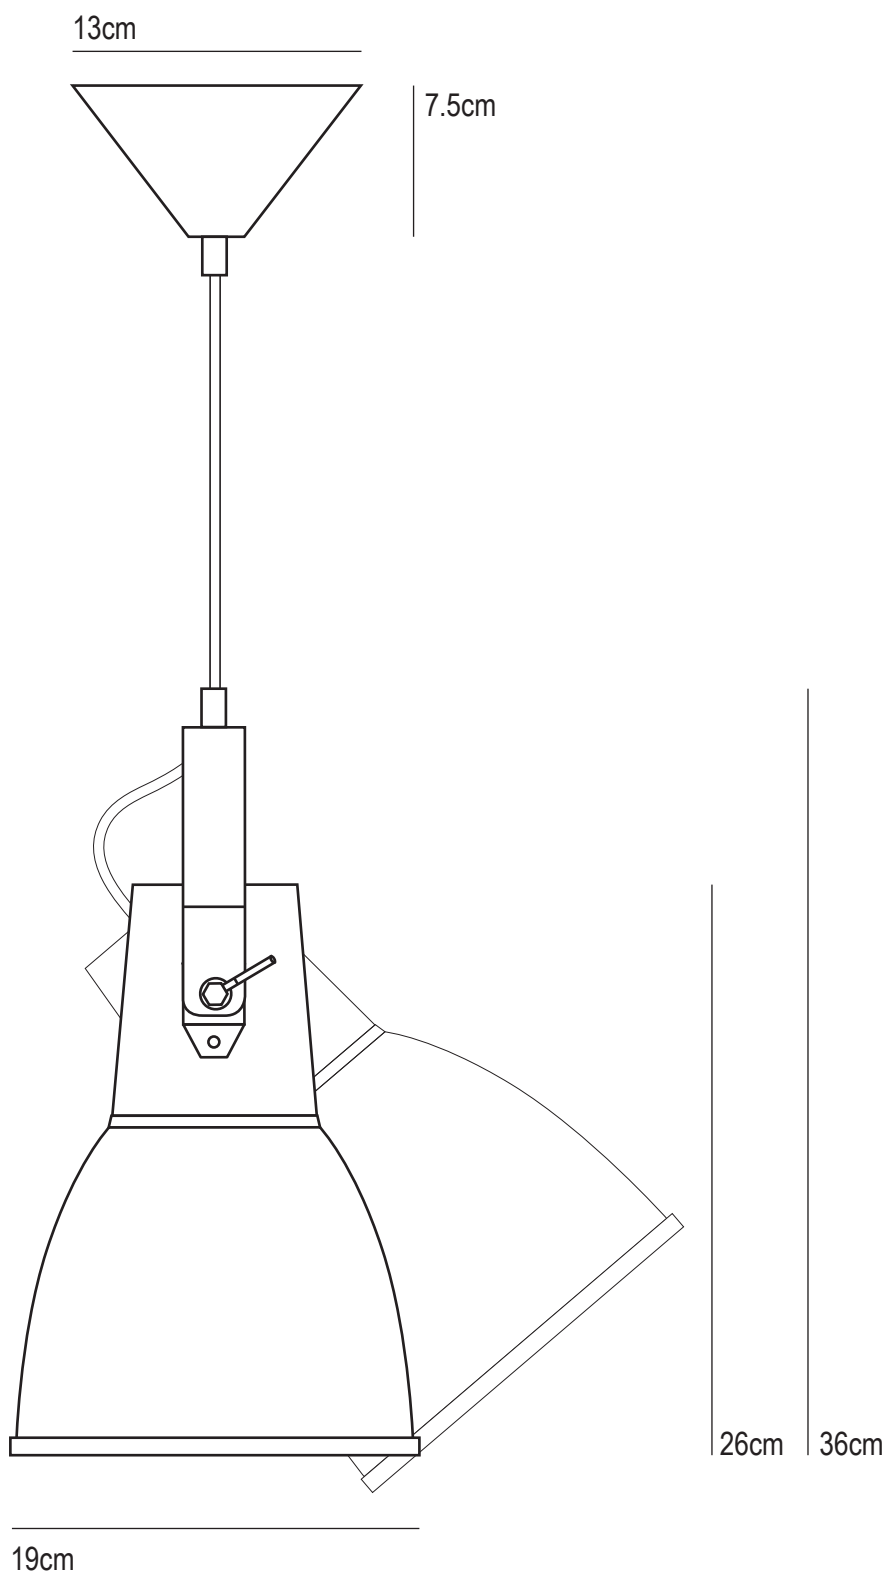

Stirrup 2 Pendant

SPECIFICATION	Product Code	Bulb Cap	Max Wattage	Bulb Type
Stirrup 2 Pendant	FP519	E 27	60	GLS
Available Finish	Polished aluminium, white or black painted aluminium.			

This product is available for specific markets. CFL compatible.
Cable length 150cm, bespoke cable lengths are available on request.