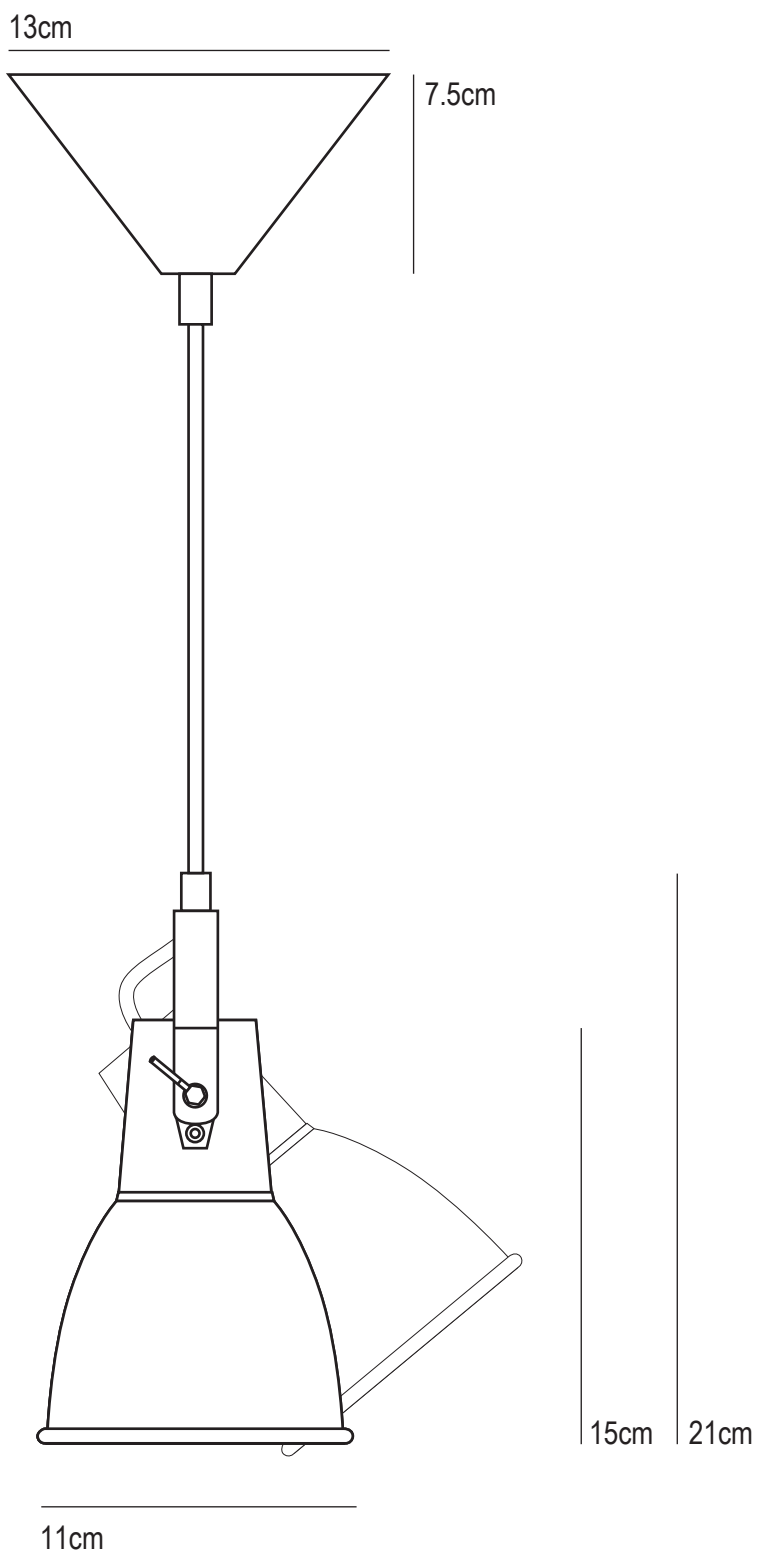

Stirrup 1 Pendant

SPECIFICATION	Product Code	Bulb Cap	Max Wattage	Bulb Type
Stirrup 1 Pendant	FP202	E 27	40	GLS
Available Finish	Polished aluminium, white or black painted aluminium.			

This product is available for specific markets. CFL compatible.
Cable length 150cm, bespoke cable lengths are available on request.