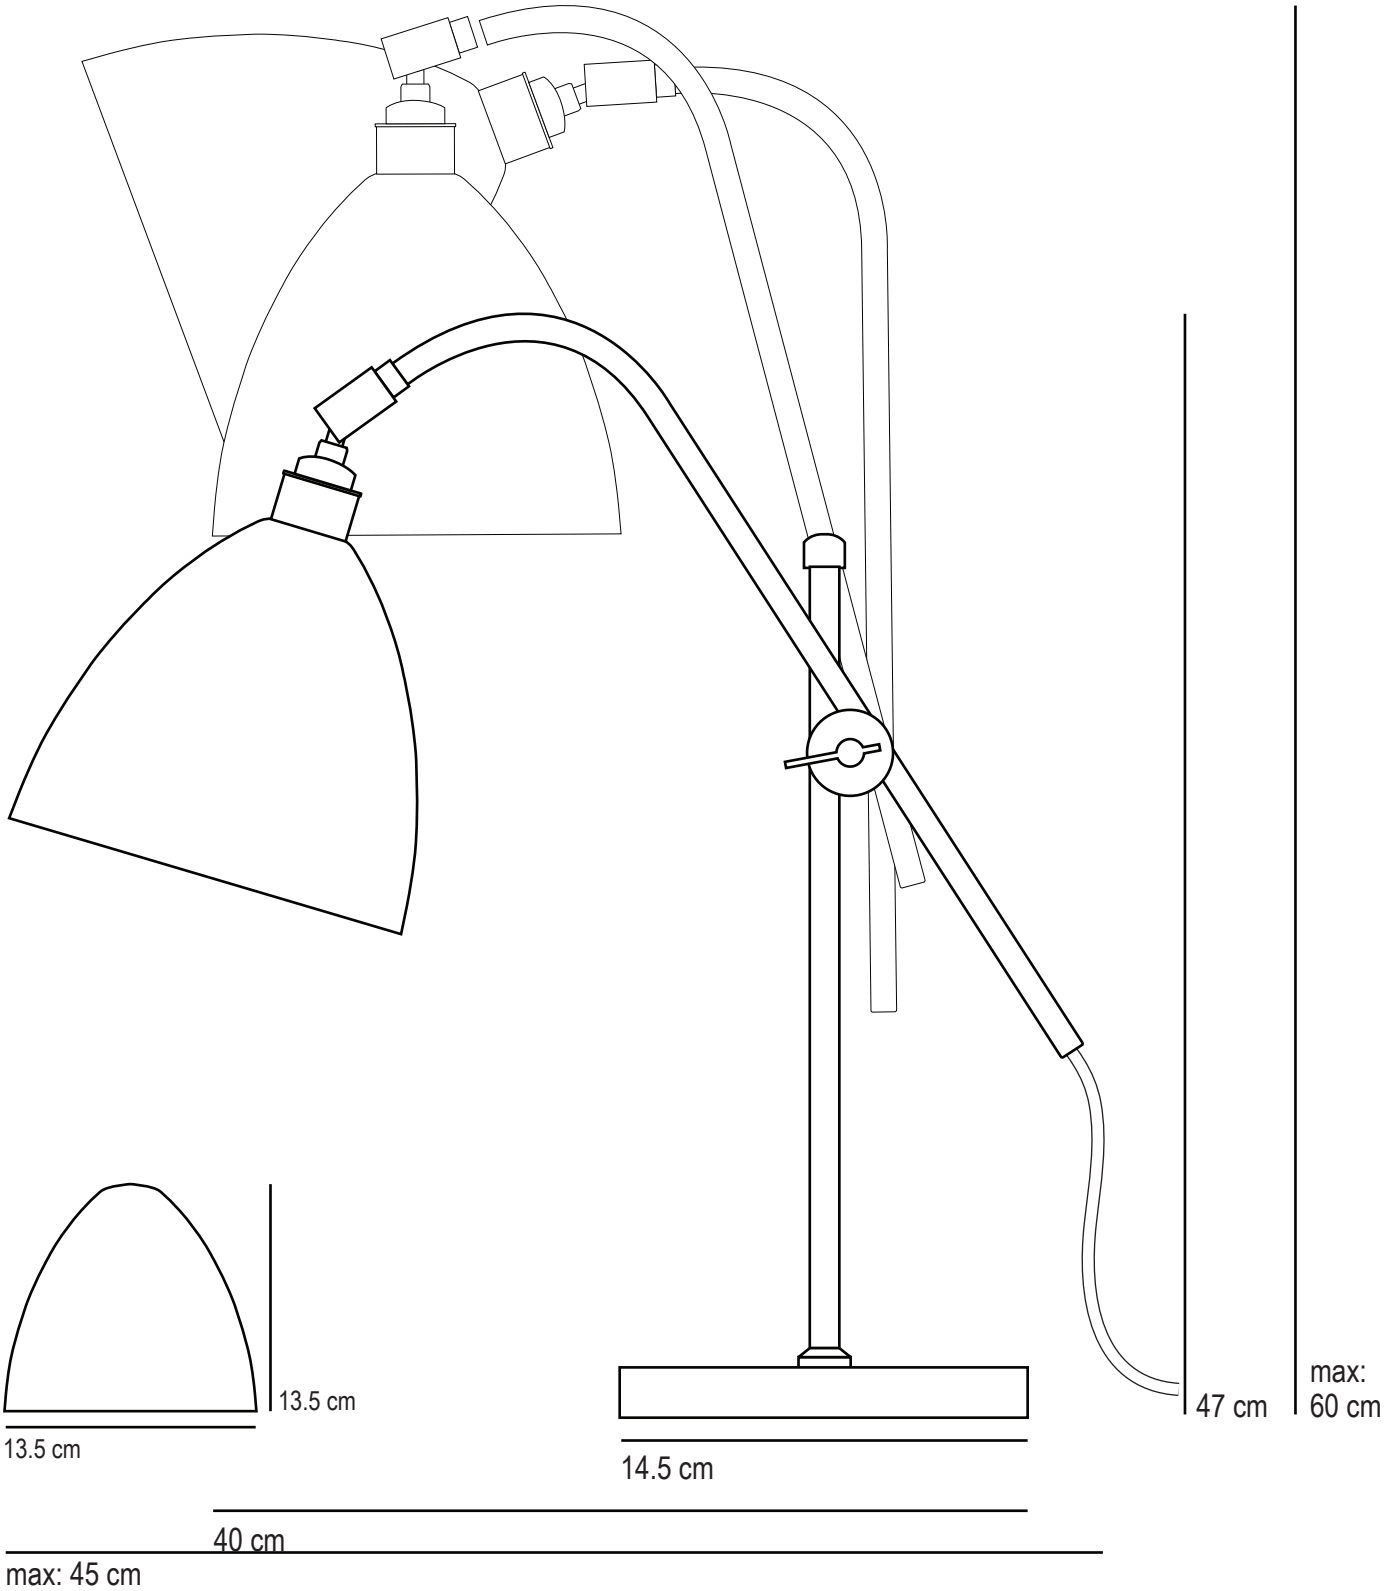

Task Small Table

SPECIFICATION	Product Code	Bulb Cap	Max Wattage	Bulb Type
Task Table	FT 402	E 27	60	GLS
Available Finish	Polished aluminium, red, olive green, cream, putty, white, navy or black-painted aluminium.			