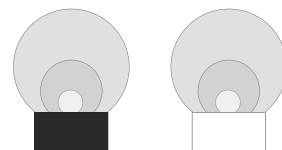

4700GGS 4700GGW

grau aussen
grau innen
grey outside
grey inside