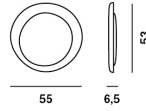

Bahia mini, ceiling technical info

FOSCARINI

Description

Wall and ceiling lamp with reflected and diffused light. Consisting of two matt white injection moulded polycarbonate egg-shaped plates fitted together asymmetrically. The largest plate works as the wall mounting plate, and the central one conceals the lighting technology part.

Materials injection moulded polycarbonate

Colors white

Brightness light
diffused light

Model

Bahia mini

Weight

net kg: 2,00
gross kg: 4,30

Packaging