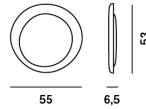

Materials injection moulded polycarbonate

Colors white

Brightness light
diffused light

Model

Bahia mini

Weight

net kg: 2,00
gross kg: 4,30

Packaging

vol. m3: 0,069
n. boxes: 1

Bulbs

Fluo 1x22W 2GX13

Certifications

Energy Class

A+ A

Dimmable version on request possible
configurations: On-Off/Push/DALI

Bahia mini LED

Weight

net kg: 2,30
gross kg: 4,60

Packaging

vol. m3: 0,069
n. boxes: 1

Bulbs

LED included 21,5W 2850°K 2425lm CRI>90 115
lm/W

Certifications

Energy Class