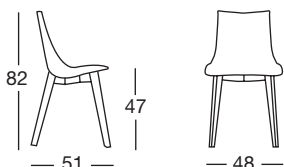

Art. 2806

scocca colore pieno
glossy main body

Imballo: 2 pezzi - 2 colli
Packing: 2 pieces - 2 packages

Peso unitario Kg 5,100
Unit weight

Conforme EN 15373:2007
According to EN 15373:2007

made in Italy

SCAB DESIGN
since 1957

Sede/Headquarters: 25030 Coccaglio (BS) Italy - Via G. Monauni, 12
Divisione Commerciale Italia: Tel. 0307718.760/765/770 - Fax 0307718.777
www.scabdesign.it - e-mail: italia@scab.it
Export Department: Phone +390307718.720/725/726 - Fax +390307718.700
www.scabitaly.com - e-mail: export@scabitaly.com