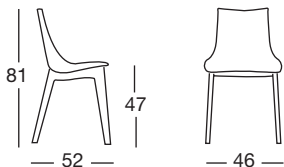

Art. 2805

scocca colore trasparente
transparent main body

Imballo: 2 pezzi - 2 colli
Packing: 2 pieces - 2 packages

Peso unitario Kg 5,600
Unit weight

Conforme EN 15373:2007
According to EN 15373:2007

COLORE SCOCCA piena glossy MAIN BODY COLOUR

Imballo: 2 pezzi - 2 colli
Packing: 2 pieces - 2 packages

Peso unitario Kg 5,100
Unit weight

Conforme EN 15373:2007
According to EN 15373:2007

made in Italy

SCAB DESIGN
since 1957

Sede/Headquarters: 25030 Coccaglio (BS) Italy - Via G. Monauni, 12
Divisione Commerciale Italia: Tel. 0307718.760/765/770 - Fax 0307718.777
www.scabdesign.it - e-mail: italia@scab.it
Export Department: Phone +390307718.720/725/726 - Fax +390307718.700
www.scabitaly.com - e-mail: export@scabitaly.com