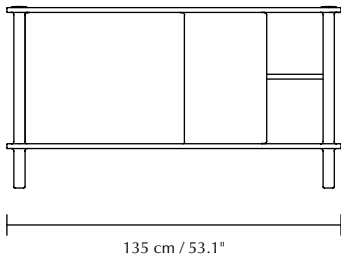

ITALIC | SIDEBOARD

Designed by Erno Dierckx

DIMENSIONS (H x W x D)

73.4 x 135 x 48 cm / 28.9 x 53.1 x 19.1"

MATERIAL

Solid oak, MDF, tempered glass and oak veneer

CONSTRUCTION

Wood: Solid oak and oak veneered MDF. Clear top coat finish. **Connections:** Minifix and threaded rods.

Cabinet doors: Tempered glass, with/without oak veneer

WEIGHT

Italic (2 oak doors): 51 kg / 112.4 lb

Italic (1 oak door, 1 glass door): 52 kg / 114.6 lb

Italic (2 glass doors): 51.5 kg / 113.5 lb

WEIGHT INCL. PACKAGING

Box 1: 58 kg / 127.9 lb

Box 2 (oak): 7 kg / 15.4 lb

Box 2 (glass): 8 kg / 17.6 lb

PACKAGING DIMENSIONS (L x W x H)

Box 1: 143 x 61.5 x 22.5 cm / 56.3 x 24.2 x 8.9"

Box 2 (oak): 66.5 x 56.5 x 2.5 cm / 26.2 x 22.2 x 1"

Box 2 (glass): 70.5 x 60.5 x 6.5 cm / 27.8 x 23.8 x 2.6"

ASSEMBLY TIME

20 min - video guide at umage.com

MEDIA KIT

Photos and press material

Download at umage.presscloud.com

ORDERING INFORMATION

Italic oak (2 oak doors)	#5523C5523-1
Italic oak (1 oak door, 1 glass door)	#5523C5523-2
Italic oak (2 glass doors)	#5523-2C5523-2
Italic dark oak (2 oak doors)	#5719C5719-1
Italic dark oak (1 oak door, 1 glass door)	#5719C5523-2
Italic dark oak (2 glass doors)	#5719-2C5523-2
Italic black oak (2 oak doors)	#5124C5124-1
Italic black oak (1 oak door, 1 glass door)	#5124C5523-2
Italic black oak (2 glass doors)	#5124-2C5523-2