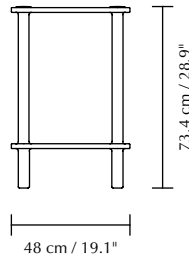

ITALIC | SIDEBOARD

Designed by Erno Dierckx

DIMENSIONS (H x W x D)

73.4 x 135 x 48 cm / 28.9 x 53.1 x 19.1"

MATERIAL

Solid oak, MDF, tempered glass and oak veneer

CONSTRUCTION

Wood: Solid oak and oak veneered MDF. Clear top coat finish. **Connections:** Minifix and threaded rods.

Cabinet doors: Tempered glass, with/without oak veneer

WEIGHT

Italic (2 oak doors): 51 kg / 112.4 lb

Italic (1 oak door, 1 glass door): 52 kg / 114.6 lb

Italic (2 glass doors): 51.5 kg / 113.5 lb

WEIGHT INCL. PACKAGING

Box 1: 58 kg / 127.9 lb

Box 2 (oak): 7 kg / 15.4 lb

Box 2 (glass): 8 kg / 17.6 lb

PACKAGING DIMENSIONS (L x W x H)

Box 1: 143 x 61.5 x 22.5 cm / 56.3 x 24.2 x 8.9"

Box 2 (oak): 66.5 x 56.5 x 2.5 cm / 26.2 x 22.2 x 1"

Box 2 (glass): 70.5 x 60.5 x 6.5 cm / 27.8 x 23.8 x 2.6"

ASSEMBLY TIME

20 min - video guide at umage.com

MEDIA KIT

Photos and press material

Download at umage.presscloud.com

ORDERING INFORMATION

Italic oak (2 oak doors)	#5523C5523-1
Italic oak (1 oak door, 1 glass door)	#5523C5523-2
Italic oak (2 glass doors)	#5523-2C5523-2
Italic dark oak (2 oak doors)	#5719C5719-1
Italic dark oak (1 oak door, 1 glass door)	#5719C5523-2
Italic dark oak (2 glass doors)	#5719-2C5523-2
Italic black oak (2 oak doors)	#5124C5124-1
Italic black oak (1 oak door, 1 glass door)	#5124C5523-2
Italic black oak (2 glass doors)	#5124-2C5523-2