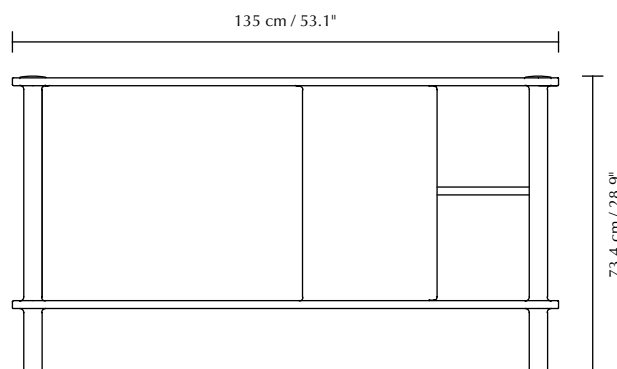

Drawing inspiration from production techniques, materials, and everyday objects, the Italic sideboard is designed by Belgian furniture designer Erno Dierckx. With a mission to create timeless, well-thought-out products, Dierckx has brought his unique vision and expertise to the Italic sideboard. The Italic sideboard is a testament to the art of simplicity. The focal point of this elegant piece lies in its subtle rounded corners, forming the foundation of its structure. With meticulous attention to detail, the cabinet is crafted from solid and veneered wood, ensuring durability and longevity. The Italic sideboard is the perfect embodiment of minimalistic elegance and functionality, and its unique design elements make it a statement piece that will transform any interior space.

Find more info on our website umage.com