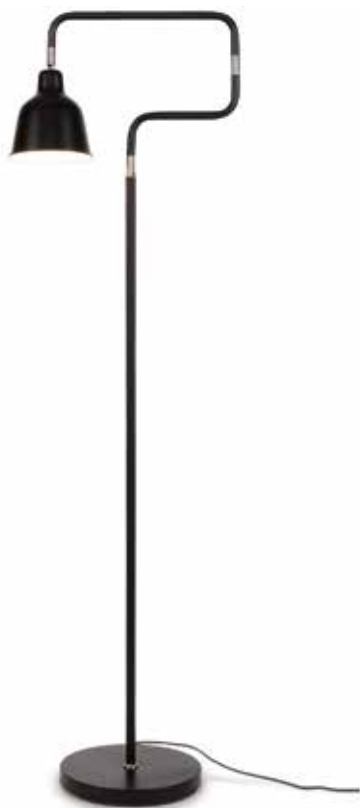

LONDON/F/B
Floor lamp iron London w.44xh.150cm/shade dia.16xh.16cm, black
also available in white LONDON/F/W