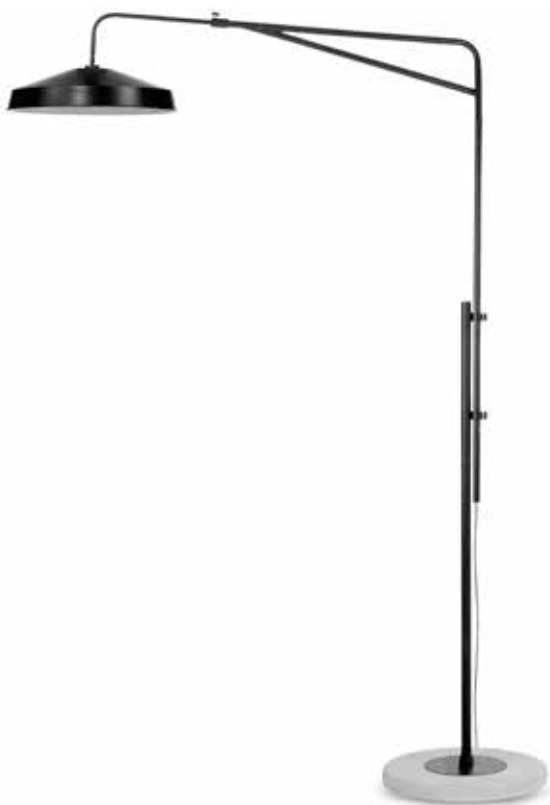

MADRID/F/B
Floor lamp iron/cement base Madrid h.147x32cm/shade dia.18xh.19cm, black

MADRID/F/W
Floor lamp iron/cement base Madrid w.32xh.147cm/shade dia.18xh.19cm, white

CAMBRIDGE
*the perfect
lamp for
book lovers!*

CAMBRIDGE/F/B
Floor lamp iron/wood Cambridge for books h.168cm/shade dia.30xh.32cm, natural/black

CAMBRIDGE/F/W
Floor lamp iron/wood Cambridge for books h.168cm/shade dia.30xh.32cm, natural/white

CHICAGO/F/SG
Floor lamp iron Chicago h.205cm/shade dia.36xh.30cm, smoke grey

CHICAGO/F/W
Floor lamp iron Chicago h.205cm/shade dia.36xh.30cm, white

BRIGHTON DENVER & GLASGOW

Brighton's height and arm with shade are both adjustable.

Denver has a mix of industrial colours; grey shade, copper tube and cement, round base.

Glasgow matt black and Denver with black shade.

BRIGHTON/F/IRON/B
Floor lamp iron/cement Brighton matt black/shade iron dia.51xh.14cm, black
also available in copper BRIGHTON/F/IRON/B C

BRIGHTON/F/B/6030/B
Floor lamp iron/cement Brighton matt black/shade 60x30cm, black
also with 4723 shade BRIGHTON/F/4723, shade in 8 colours