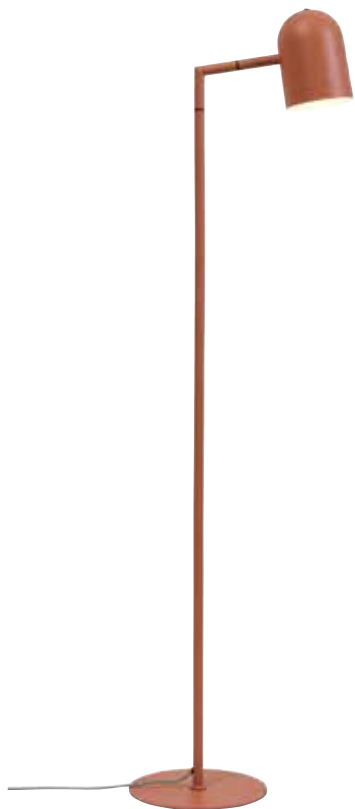

MONACO/F/W/4723/W
Floor lamp iron/white Monaco h.150cm/round table dia.35x2,5cm/shade 47x23cm,
white
shade in 8 colours

MARSEILLE
*in matt black,
terra and
sand*

MARSEILLE/F/B
Floor lamp iron Marseille h.141cm/shade round h.17xdia.12cm, black

MARSEILLE/F/S
Floor lamp iron Marseille h.141cm/shade round h.17xdia.12cm, sand

MARSEILLE/F/TE
Floor lamp iron Marseille h.141cm/shade round h.17xdia.12cm, terra

NASHVILLE OSLO & PARIS

*You can adjust the position of
the three arms of Nashville.*

*Oslo with big light bulbs 425484.
The lamp also looks good with
the smaller bulbs 425464.*

*Paris in black with marble base.
Close-up of the round, cement
base of Oslo.*

NASHVILLE/F/B
Floor lamp iron Nashville 3-arm h.158xb.46cm adjustable black
excl. light bulb 425464