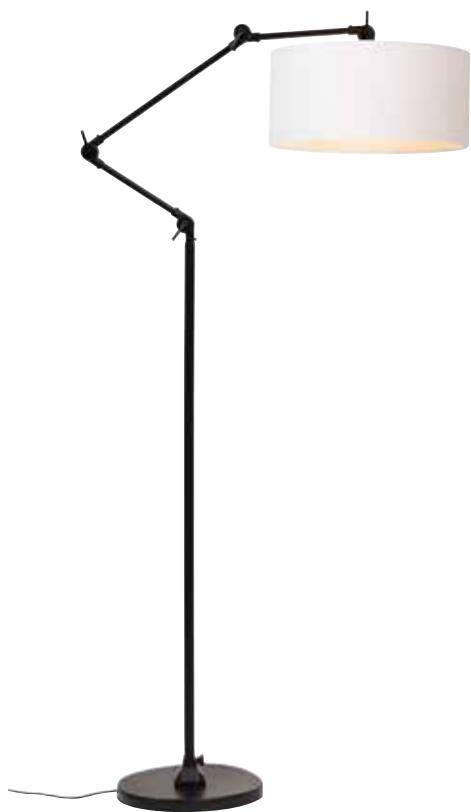

VANCOUVER/H/B
Hanging lamp iron/scissor Vancouver h.75-110cm/shade dia.50xh.28cm, black

STOCKHOLM/H40/GG
Hanging lamp biodegradable Stockholm dia.43xh.40cm green-grey
also available in white STOCKHOLM/H40/W

AMSTERDAM & BOSTON

Boston with long cylindrical shade 2545. The tube is square.

Go for a new look and combine textile shades with the black base of Amsterdam. Shades are available in eight colours!

Boston with 3220 shade and detail of Amsterdam.