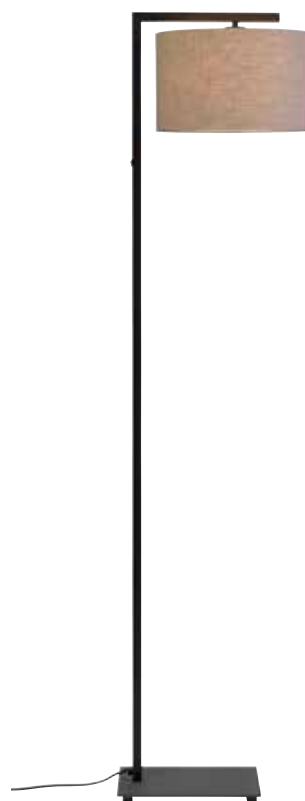

VANCOUVER/H/B
Hanging lamp iron/scissor Vancouver h.75-110cm/shade dia.50xh.28cm, black

STOCKHOLM/H40/GG
Hanging lamp biodegradable Stockholm dia.43xh.40cm green-grey
also available in white STOCKHOLM/H40/W

AMSTERDAM & BOSTON

Boston with long cylindrical shade 2545. The tube is square.

Go for a new look and combine textile shades with the black base of Amsterdam. Shades are available in eight colours!

Boston with 3220 shade and detail of Amsterdam.

AMSTERDAM/F/B/4723/W
Floor lamp iron/textile Amsterdam h.190cm/shade 47x23cm, white
shade in 8 colours

BOSTON/F/B/2545/LG
Floor lamp iron Boston h.160cm/shade 25x45cm, light grey
shade in 8 colours

BOSTON/F/B/3220/LD
Floor lamp iron Boston h.160cm/shade 32x20cm, dark linen
shade in 8 colours