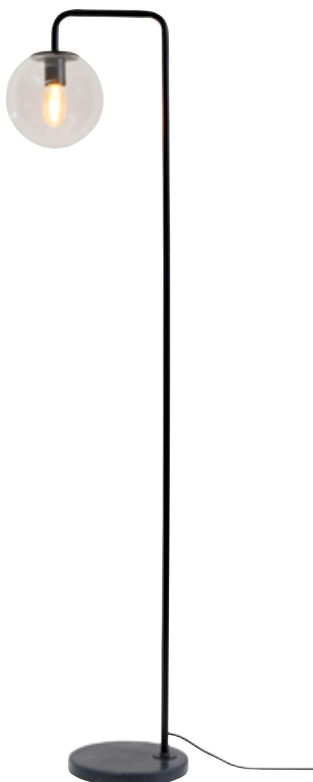

LIMA/F/6030/W
Floor lamp iron Lima h.145cm/shade 60x30cm, white also available in XL version LIMA/F160/8040 and XXL version LIMA/F200/10040, shade in 8 colours

SEATTLE/F/B
Floor lamp iron Seattle h.152xb.23cm adjustable, black excl. light bulb 425414

SHEFFIELD/F/B
Floor lamp iron Sheffield h.170xb.47cm adjustable, black also available in white SHEFFIELD/F/W, excl. light bulb 425414

TOULOUSE & WARSAW

Toulouse, with matt golden dome and white marble base, has a retro appearance.

Warsaw with clear glass globe and white marble base.

Warsaw in black and white marble base of Toulouse.

WARSAW/F/B
Floor lamp iron/glass Warsaw h.156cm/globe dia.20cm, clear/black
excl. light bulb 425494

WARSAW/F/GO
Floor lamp iron/glass Warsaw h.156cm/globe dia.20cm, clear/gold
excl. light bulb 425494

TOULOUSE/F/GO
Floor lamp iron/marble Toulouse h.150cm /shade round dia.40x20cm gold

MONTREAL/F/N/6030/B
Floor lamp ashwood 3-legs Montreal h.135cm/shade 60x30cm, black
shade in 8 colours