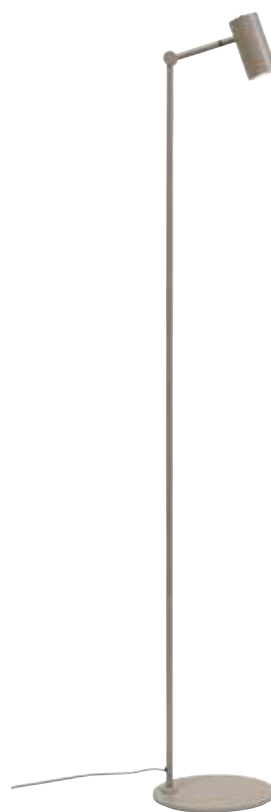

LYON/F/GO
Floor lamp iron Lyon w.80xh.153cm/shade dia.16xh.17cm, gold

VALENCIA/F/B
Floor lamp iron Valencia w.49xh.144cm/shade dia.12,5xh.20cm, black

VALENCIA/F/GO
Floor lamp iron Valencia w.44xh.144cm/shade dia.12,5xh.20cm, gold

MONTREUX
*minimalistic
with a compact
beam of reading
light*

MONTREUX/F/B
Floor lamp iron Montreux h.149,5cm LED 5W/tube h.11x5,5cm, black
excl. light bulb 423450

MONTREUX/F/S
Floor lamp iron Montreux h.149,5cm LED 5W/tube h.11x5,5cm, sand
excl. light bulb 423450