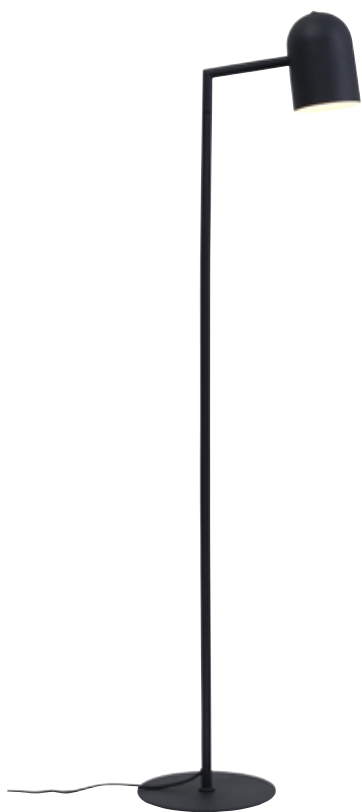

HOLLYWOOD/W
Floor lamp iron 3-legs Hollywood h.183cm/shade dia.53xh.27cm, matt white

HAMPTON/F/B/6030/B
Floor lamp iron/black 3-legs Hampton h.150cm/kap60x30cm, black
also available in white HAMPTON/F/W/6030, shade in 8 colours

MONACO/F/W/4723/W
Floor lamp iron/white Monaco h.150cm/round table dia.35x2,5cm/shade 47x23cm,
white
shade in 8 colours

MARSEILLE
*in matt black,
terra and
sand*

MARSEILLE/F/B
Floor lamp iron Marseille h.141cm/shade round h.17xdia.12cm, black