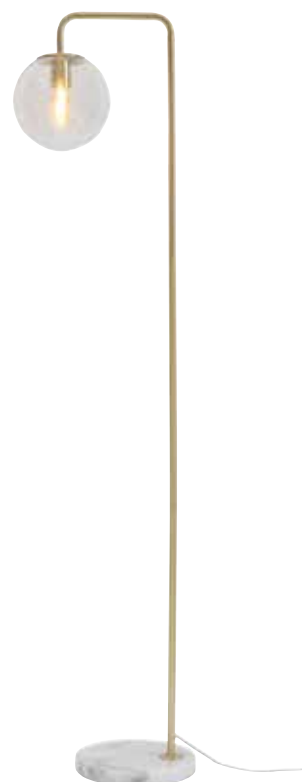

LIMA/F/6030/W
Floor lamp iron Lima h.145cm/shade 60x30cm, white also available in XL version LIMA/F160/8040 and XXL version LIMA/F200/10040, shade in 8 colours

SEATTLE/F/B
Floor lamp iron Seattle h.152xb.23cm adjustable, black excl. light bulb 425414

SHEFFIELD/F/B
Floor lamp iron Sheffield h.170xb.47cm adjustable, black also available in white SHEFFIELD/F/W, excl. light bulb 425414

TOULOUSE & WARSAW

Toulouse, with matt golden dome and white marble base, has a retro appearance.

Warsaw with clear glass globe and white marble base.

Warsaw in black and white marble base of Toulouse.

WARSAW/F/B
Floor lamp iron/glass Warsaw h.156cm/globe dia.20cm, clear/black
excl. light bulb 425494

WARSAW/F/GO
Floor lamp iron/glass Warsaw h.156cm/globe dia.20cm, clear/gold
excl. light bulb 425494

TOULOUSE/F/GO
Floor lamp iron/marble Toulouse h.150cm /shade round dia.40x20cm gold

MONTREAL/F/N/6030/B
Floor lamp ashwood 3-legs Montreal h.135cm/shade 60x30cm, black
shade in 8 colours