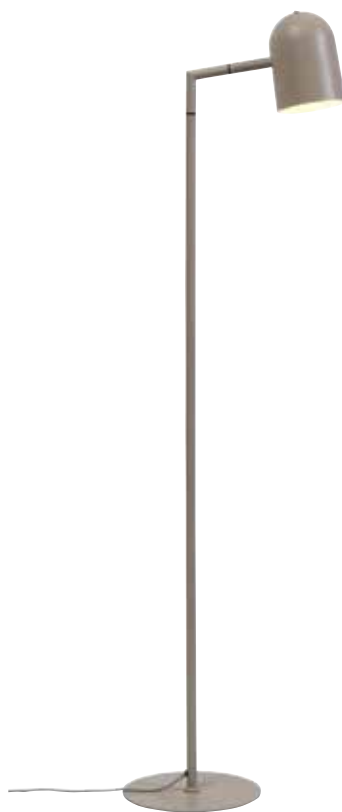

MONACO/F/W/4723/W
Floor lamp iron/white Monaco h.150cm/round table dia.35x2,5cm/shade 47x23cm,
white
shade in 8 colours

MARSEILLE
*in matt black,
terra and
sand*

MARSEILLE/F/B
Floor lamp iron Marseille h.141cm/shade round h.17xdia.12cm, black

MARSEILLE/F/S
Floor lamp iron Marseille h.141cm/shade round h.17xdia.12cm, sand

MARSEILLE/F/TE
Floor lamp iron Marseille h.141cm/shade round h.17xdia.12cm, terra

NASHVILLE OSLO & PARIS

*You can adjust the position of
the three arms of Nashville.*

*Oslo with big light bulbs 425484.
The lamp also looks good with
the smaller bulbs 425464.*

*Paris in black with marble base.
Close-up of the round, cement
base of Oslo.*

NASHVILLE/F/B
Floor lamp iron Nashville 3-arm h.158xb.46cm adjustable black
excl. light bulb 425464