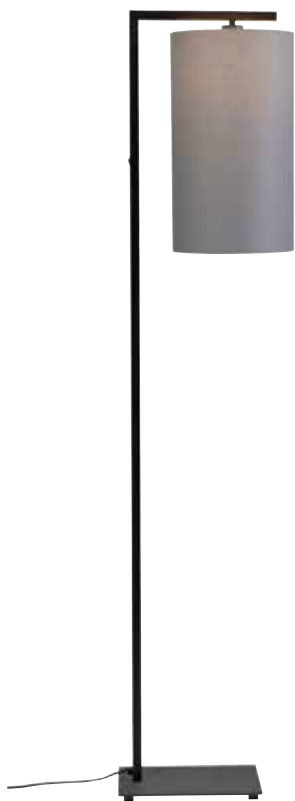

VANCOUVER/H/B
Hanging lamp iron/scissor Vancouver h.75-110cm/shade dia.50xh.28cm, black

STOCKHOLM/H40/GG
Hanging lamp biodegradable Stockholm dia.43xh.40cm green-grey
also available in white STOCKHOLM/H40/W

AMSTERDAM & BOSTON

Boston with long cylindrical shade 2545. The tube is square.

Go for a new look and combine textile shades with the black base of Amsterdam. Shades are available in eight colours!

Boston with 3220 shade and detail of Amsterdam.

AMSTERDAM/F/B/4723/W
Floor lamp iron/textile Amsterdam h.190cm/shade 47x23cm, white
shade in 8 colours

BOSTON/F/B/2545/LG
Floor lamp iron Boston h.160cm/shade 25x45cm, light grey
shade in 8 colours

BOSTON/F/B/3220/LD
Floor lamp iron Boston h.160cm/shade 32x20cm, dark linen
shade in 8 colours