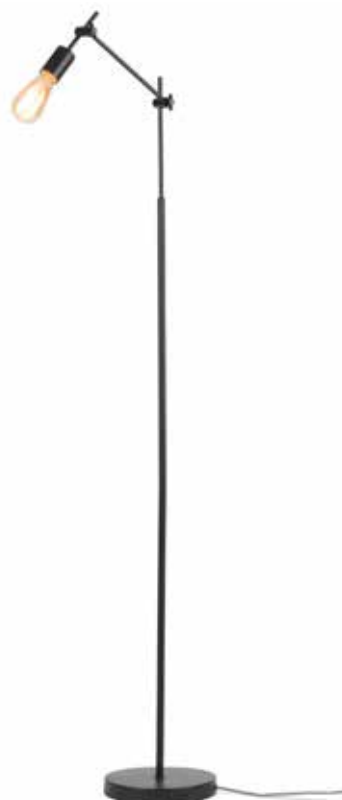

LYON/F/GO
Floor lamp iron Lyon w.80xh.153cm/shade dia.16xh.17cm, gold

VALENCIA/F/B
Floor lamp iron Valencia w.49xh.144cm/shade dia.12,5xh.20cm, black

VALENCIA/F/GO
Floor lamp iron Valencia w.44xh.144cm/shade dia.12,5xh.20cm, gold

MILANO/FXL/B/6030/B
Floor lamp iron/black Milano XL h.320cm/shade 60x30cm, black
also available in nickel MILANO/FXL/N/6030, shade in 8 colours

MILANO/F/B/4723/W
Floor lamp iron/black Milano h.235cm/shade 47x23cm, white
also available in nickel MILANO/F/N/4723 and white MILANO/F/W/4723, shade in 8 colours

SEATTLE SHEFFIELD & LIMA

*Seattle matt black with
two adjustable light points.*

*Lima in a new, matt black
version with black cotton shade.*

*Sheffield black and Lima
black with dark linen shade.*

LIMA/F/B/6030/B
Floor lamp iron/black Lima h.172cm/shade 60x30cm, black shade in 8 colours

LIMA/F/6030/W
Floor lamp iron Lima h.145cm/shade 60x30cm, white also available in XL version LIMA/F160/8040 and XXL version LIMA/F200/10040, shade in 8 colours

SEATTLE/F/B
Floor lamp iron Seattle h.152xb.23cm adjustable, black excl. light bulb 425414