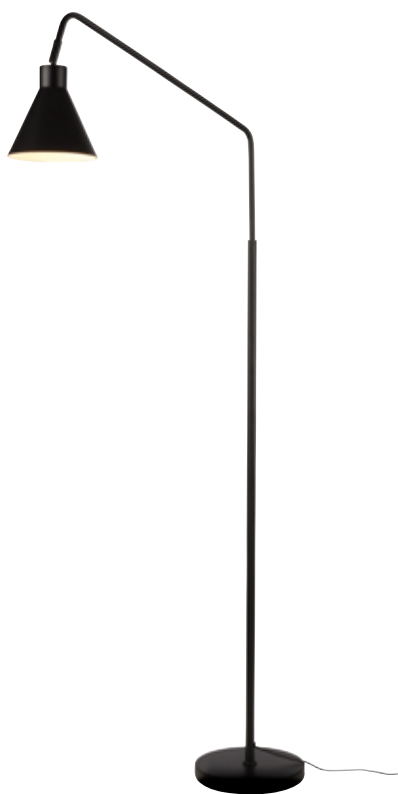

LYON & VALENCIA

*Lyon's arm and shade
are adjustable in position.*

*Valencia in gold is like a bit of
sunshine in the room.*

*Valencia matt black. Lyon in
matt gold goes well with
dark coloured walls.*

LYON/F/B
Floor lamp iron Lyon w.80xh.153cm/shade dia.16xh.17cm, black

LYON/F/GO
Floor lamp iron Lyon w.80xh.153cm/shade dia.16xh.17cm, gold

VALENCIA/F/B
Floor lamp iron Valencia w.49xh.144cm/shade dia.12,5xh.20cm, black

VALENCIA/F/GO
Floor lamp iron Valencia w.44xh.144cm/shade dia.12,5xh.20cm, gold