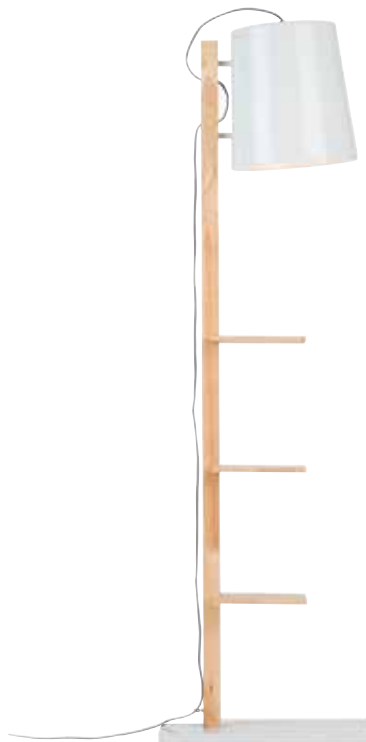

*White shade of Biarritz and
Madrid in white version.*

BIARRITZ/F/B
Floor lamp iron Biarritz h.143xw.43cm/shade dia.12xh.16cm, black

BIARRITZ/F/W
Floor lamp iron Biarritz h.143xw.43cm/shade dia.12xh.16cm, white

MADRID/F/B
Floor lamp iron/cement base Madrid h.147x32cm/shade dia.18xh.19cm, black

MADRID/F/W
Floor lamp iron/cement base Madrid w.32xh.147cm/shade dia.18xh.19cm, white

CAMBRIDGE
*the perfect
lamp for
book lovers!*

CAMBRIDGE/F/B
Floor lamp iron/wood Cambridge for books h.168cm/shade dia.30xh.32cm, natural/black

CAMBRIDGE/F/W
Floor lamp iron/wood Cambridge for books h.168cm/shade dia.30xh.32cm, natural/white

CHICAGO/F/SG
Floor lamp iron Chicago h.205cm/shade dia.36xh.30cm, smoke grey