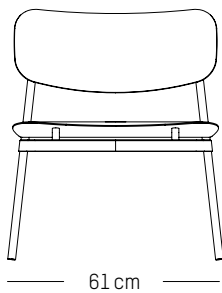

W: 52 cm | 20.5 inch

H: 11 cm | 4.3 inch

Weight: 3 kg | 6.6 lb

Large

-

Ø: 60 cm | 26.6 inch

D: 5 cm | 2 inch

Weight: 7 kg | 15.4 lb

Compliant with EN 581-1 ; EN581-2 for Contract use

71 cm

40 cm

Lounge armchair

-

L: 61cm | 24 inch

D: 58 cm | 23 inch

H: 71 cm | 28 inch