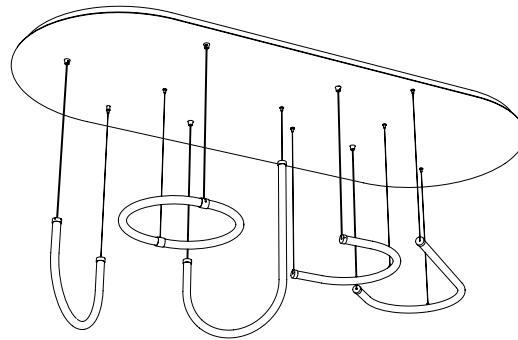

105cm

Triple pendant system

L: 105 cm | 41.3 inch

W: 53 cm | 21 inch

H: 82 cm | 33 inch

Weight: 15 kg | 33 lb

PACKAGING :

L: 86,7 cm | 34.1 inch

W: 115 cm | 45.3 inch

H: 58 cm | 26.8 inch

Weight: 17 kg | 37.5 lb

180cm

Quintuple pendant system

L: 180 cm | 70.9 inch

W: 73 cm | 29 inch

H: 82 cm | 32.3 inch