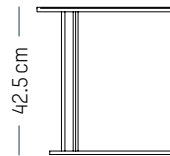

42,5 cm

— 40 cm —