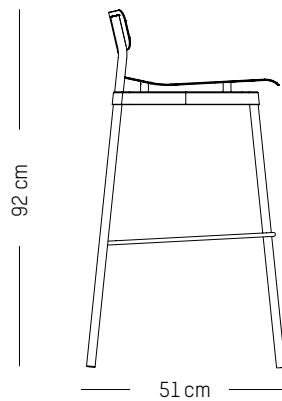

NEW

High stool

-

L: 51cm | 20 inch
D: 51 cm | 20 inch
H: 92 cm | 36 inch
H (seat): 75 cm | 29.5 inch
Weight: 4,5 kg | 9.9 lb

PACKAGING :

L: 53 cm | 20.87 inch
W: 53 cm | 20.87 inch
H: 93 cm | 36. inch
Weight: 6,5 kg | 14.3 lb

High stool

-

L: 49cm | 19.3 inch
D: 49 cm | 19.3 inch
H: 81 cm | 31.9 inch
H (seat): 65 cm | 25.6 inch
Weight: 4,1 kg | 9.1 lb

PACKAGING :

L: 53 cm | 20.9 inch
W: 53 cm | 20.9 inch
H: 83 cm | 32.7 inch
Weight : 4.1 kg | 9.1 lb