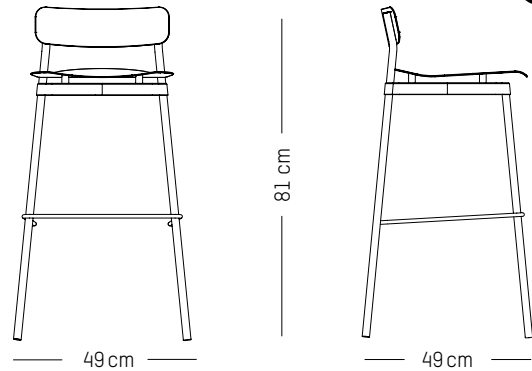

-

L: 61cm | 24 inch
D: 58 cm | 23 inch
H: 71 cm | 28 inch
H (seat): 40 cm | 16 inch
Weight: 7,9 kg | 17.4 lb

PACKAGING :

L: 64 cm | 25.2 inch
W: 59 cm | 23.2 inch
H: 71 cm | 28 inch
Weight: 11 kg | 24.3 lb

-

L: 51cm | 20.47 inch
D: 51 cm | 20.08 inch
H: 92 cm | 36.22 inch
H (seat): 75 cm | 29.53 inch
Weight: 6 kg | 13.23 lb

PACKAGING :

L: 53 cm | 20.87 inch
W: 53 cm | 20.87 inch
H: 93 cm | 36.61 inch
Weight: 10 kg | 22.05 lb