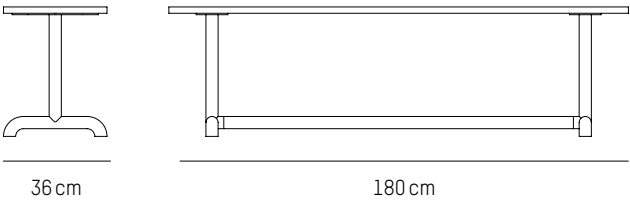

Bench 180 cm

-

L: 180 cm | 71 inch

W: 36 cm | 14.2 inch

H: 45 cm | 17.7 inch

Weight: 21 kg | 46.3 lb

PACKAGING :

- Carton box 1

L: 182 cm | 71.7 inch

W: 38 cm | 15 inch

H: 11 cm | 4.3 inch

Weight: 13 kg | 28.7 inch

- Carton box 2

L: 182 cm | 71.7 inch

W: 38 cm | 15 inch

H: 3 cm | 1.2 inch

Weight: 11 kg | 24.3 lb

Assembly