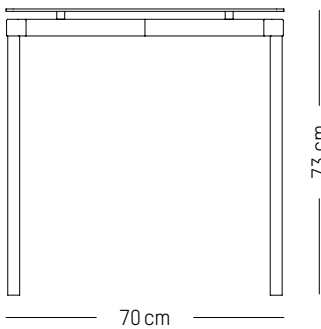

-

L: 51cm | 20 inch
D: 51 cm | 20 inch
H: 92 cm | 36 inch
H (seat): 75 cm | 29.5 inch
Weight: 4,5 kg | 9.9 lb

PACKAGING :

L: 53 cm | 20.87 inch
W: 53 cm | 20.87 inch
H: 93 cm | 36. inch
Weight: 6,5 kg | 14.3 lb

High stool

-

L: 49cm | 19.3 inch
D: 49 cm | 19.3 inch
H: 81 cm | 31.9 inch
H (seat): 65 cm | 25.6 inch
Weight: 4,1 kg | 9.1 lb

PACKAGING :

L: 53 cm | 20.9 inch
W: 53 cm | 20.9 inch
H: 83 cm | 32.7 inch
Weight : 4.1 kg | 9.1 lb

Square table

-

L: 70cm | 28 inch

D: 70 cm | 28 inch

H: 73 cm | 29 inch

Weight: 14,5 kg | 32 lb

PACKAGING :

L: 90 cm | 35.4 inch