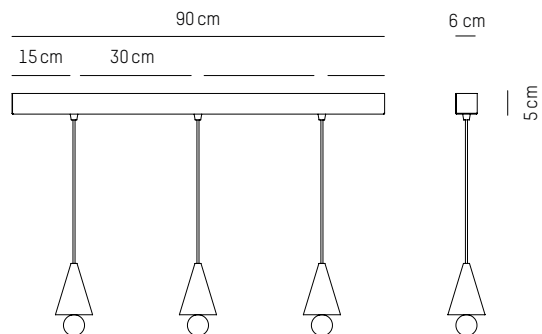

220-240V, 50-60Hz

Power

220-240V, 50-60Hz

Linear canopy

5 PCS XS CHERRY PENDANT

L: 90 cm | 35 inch
W: 6 cm | 2.4 inch
H: 5 cm | 1.9 inch
Weight: 3,9 kg | 8.6 lb

PACKAGING :

Type: Carton box
L: 91 cm | 35.6inch
W: 17 cm | 6.6 inch
H: 27 cm | 10.6 inch