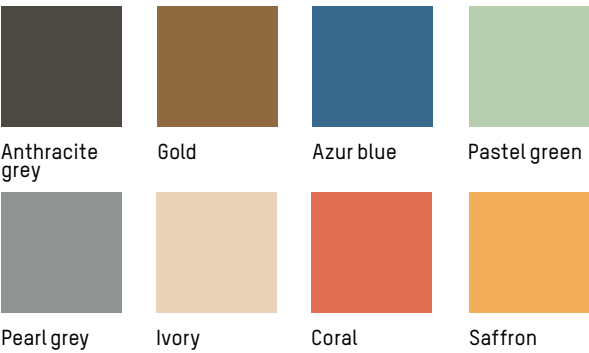

2017 & 2019

FOR CONTRACT PROJECT WITH MINIMUM QUANTITY

Coffee tables

MATERIALS

Aluminium, matte grained Anti UV powder coating for outdoor use

COLOURS

Anthracite grey, Gold, Azur blue, Pastel green, Pearl grey, Ivory, Coral, Saffron