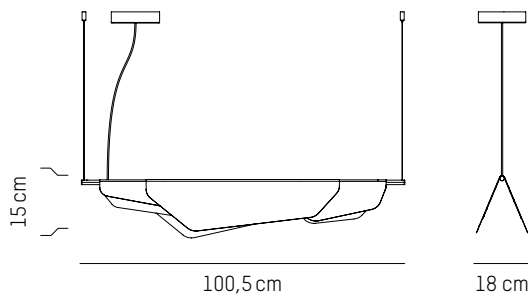

110-120 V 60 HZ

Small

L: 100,5 cm | 39.6 inch

W: 18 cm | 7.1 inch

H: 15 cm | 5.9 inch

Cable length: 200 cm | 79 inch

Weight: 4 kg | 8.8 lb

PACKAGING :

L: 109 cm | 42.9 inch

W: 25 cm | 9.9 inch

H: 30 cm | 11.8 inch

Weight: 4,7 kg | 10.4 lb

Large

L: 160 cm | 63 inch

W: 18 cm | 7.1 inch

H: 15 cm | 5.9 inch