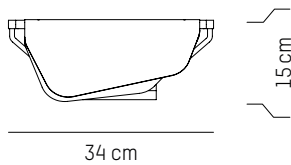

ORIGIN

France

TECHNICAL SPECIFICATIONS

LED input:
324 lumens

US

Power

110-120 V 60 HZ

L: 34 cm | 13.4 inch
D: 20 cm | 7.9 inch
H: 15 cm | 5.9 inch
Weight: 1 kg | 2.2 lb