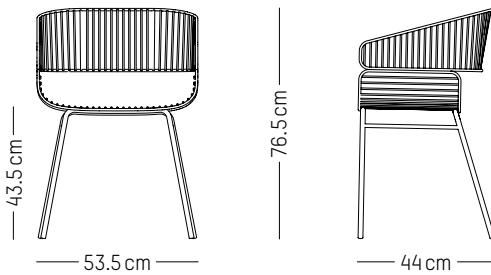

-

Ø: 80 cm | 31.5 inch

H: 75 cm | 29.5 inch

Weight: 22,4 kg | 49.4 lb

PACKAGING :

L: 80 cm | 31,5 inch

L: 85 cm | 33,5 inch

H: 7 cm | 2.8 inch

-

MATERIALS

Steel with matte grained powder coating

COLORS

Black, Anthracite, White

ORIGIN

Europe

L: 53,5 cm | 21 inch
D: 44 cm | 17.3 inch
H: 76,5 cm | 30.1 inch
H (seat): 43,5 cm | 17.1 inch
Weight: 8 kg | 17.6 lb