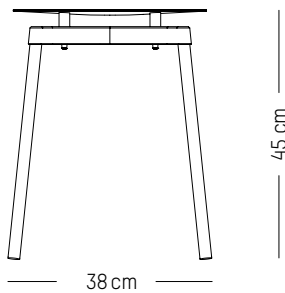

W: 52 cm | 20.5 inch

H: 11 cm | 4.3 inch

Weight: 3 kg | 6.6 lb

Large

-

Ø: 60 cm | 26.6 inch

D: 5 cm | 2 inch

Weight: 7 kg | 15.4 lb

Compliant with EN 581-1 ; EN581-2 for Contract use

71 cm

40 cm

Lounge armchair

-

L: 61cm | 24 inch

D: 58 cm | 23 inch

H: 71 cm | 28 inch

Compliant with EN 581-1 ; EN581-2 for Contract use

Stool

-

L: 38cm | 15 inch

D: 38 cm | 15 inch

H: 45 cm | 18 inch

Weight: 2,6 kg | 5.7 lb

PACKAGING (X2):