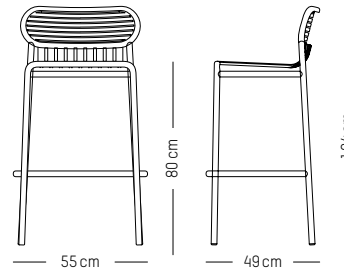

Bar stool

-

L: 49 cm | 19.3 inch
W: 55 cm | 19.3 inch
H: 104cm | 50.9 inch
H (seat): 80 cm | 32 inch
Weight: 5,6 kg | 12.3 lb

PACKAGING :

L: 53 cm | 20.9 inch
W: 58 cm | 22.8 inch
H: 110 cm | 43.3 inch
Weight: 8 kg | 17.7 lb