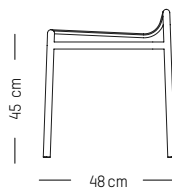

Stool

-

L: 53,3 cm | 21 inch
W: 58 cm | 22.8 inch
H: 53 cm | 20.9 inch
H (seat): 45 cm | 18 inch
Weight: 3 kg | 6.6 lb

PACKAGING :

L: 57 cm | 22.4 inch
W: 61 cm | 24 inch
H: 56 cm | 22 inch
Weight: 5 kg | 11 lb