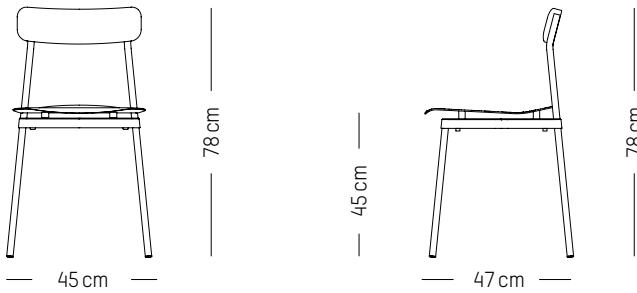

Chair

-

L: 45 cm | 18.5 inch

D: 47 cm | 18.5 inch

H: 78 cm | 30.7 inch

H (seat): 45 cm | 18.5 inch

Weight: 3,3 kg | 7.3 lb

PACKAGING (X2) :

L: 49 cm | 19.3 inch

W: 49 cm | 19.3 inch

H: 79 cm | 31.1 inch

Weight: 9,6 kg | 21.2 lb