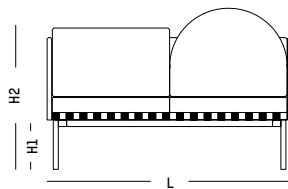

ORIGIN

Europe

TECHNICAL SPECIFICATIONS

Removable cushions

Daybed

L: 187 cm | 73.6 inch
W: 71 cm | 28 inch
H: 92 cm | 36.2 inch
H1: 45 cm | 17.7 inch
Weight: 45 kg | 92.2 lb

PACKAGING :

Type: Wood box
L: 170 cm | 66.9 inch
W: 90 cm | 35.4 inch
H: 100 cm | 39.4 inch
Weight: 90 kg | 198 lb