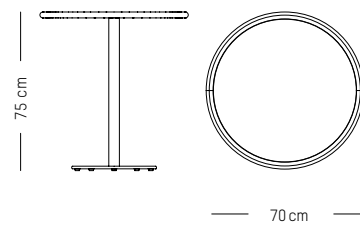

Square bistro table

L: 60 cm | 27.5 inch
W: 60cm | 27.5 inch
H: 75 cm | 29.5 inch
Weight: 11 kg | 24.2 lb

PACKAGING :

L: 72 cm | 28.3 inch
W: 72 cm | 28.3 inch
H: 78 cm | 30.7 inch
Weight: 14 kg | 30.9 lb

Assembly

Round bistro table

Ø: 70 cm | 23.6 inch
L: 70 cm | 23.6 inch
H: 75 cm | 29.5 inch
Weight: 10 kg | 22 lb

PACKAGING :

L: 73 cm | 29 inch
W: 73 cm | 29 inch
H: 78 cm | 30.7 inch
Weight: 12 kg | 26.5 lb

Assembly