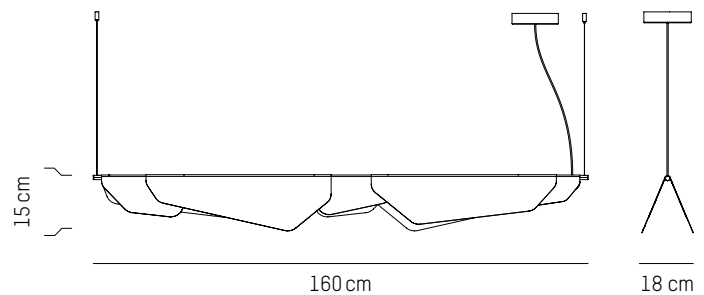

110-120 V 60 HZ

Small

L: 100,5 cm | 39.6 inch

W: 18 cm | 7.1 inch

H: 15 cm | 5.9 inch

Cable length: 200 cm | 79 inch

Weight: 4 kg | 8.8 lb

PACKAGING :

L: 109 cm | 42.9 inch

W: 25 cm | 9.9 inch

H: 30 cm | 11.8 inch

Weight: 4,7 kg | 10.4 lb

Large

L: 160 cm | 63 inch

W: 18 cm | 7.1 inch

H: 15 cm | 5.9 inch