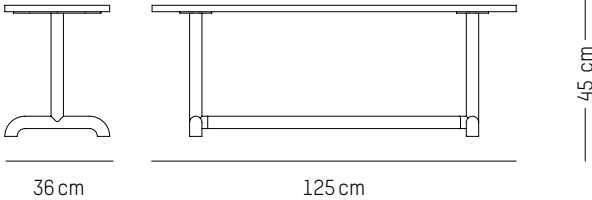

Leg structure : Steel with matte grained powder coating

COLORS

Grey-brown, Red-brown

ORIGIN

Europe

Bench 125 cm

-

L: 125 cm | 49.2 inch