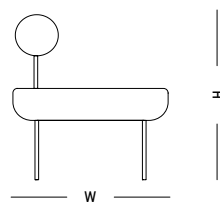

TECHNICAL SPECIFICATIONS

DRY CLEAN

Medium Armchair

L: 68 cm | 26.8 inch
W: 68 cm | 26.8 inch
H: 72.5 cm | 28.5 inch
H1: 40 cm | 15.8 inch
Weight: 17 kg | 37.5 lb

PACKAGING :

Type: Wood box
L: 53cm | 20.9 inch
W: 71cm | 27.9 inch
H: 43 cm | 16.9 inch
Weight: 24 kg | 12.6 lb