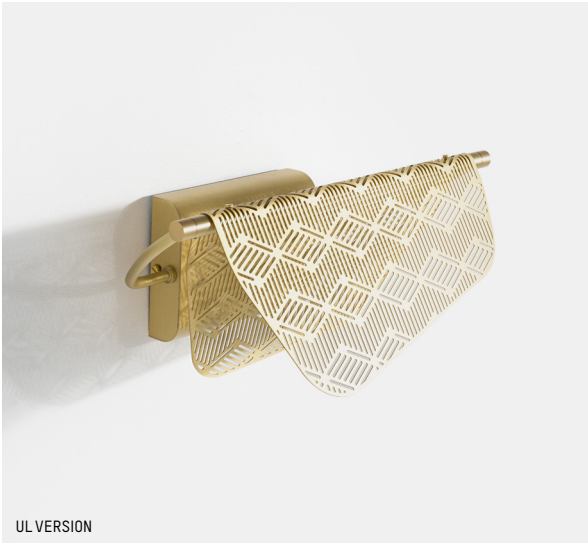

MEDITERRANEA

NOÉ DUCHAUFOUR-LAWRANCE

2016

Wall lamp

-

MATERIALS

Brushed or painted brass

Lighting system: integrated LED

COLORS

Brushed brass, White, Black

ORIGIN

France

TECHNICAL SPECIFICATIONS

LED input:
324 lumens

US

Power

110-120 V 60 HZ

L: 34 cm | 13.4 inch
D: 20 cm | 7.9 inch
H: 15 cm | 5.9 inch
Weight: 1 kg | 2.2 lb

PACKAGING :

Type: Carton box
L: 42 cm | 16.5 inch
W: 32 cm | 12.6 inch
H: 24 cm | 9.5 inch
Weight: 2,1 kg | 4.6 lb

* While stocks last