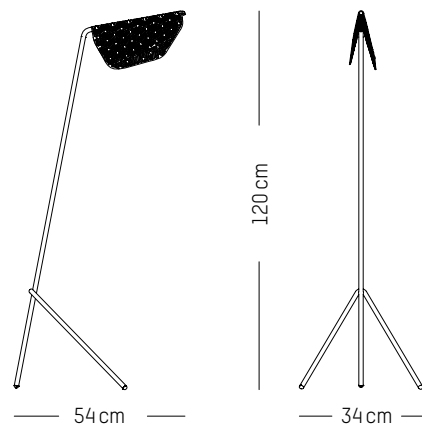

L: 109 cm | 42.9 inch

W: 25 cm | 9.9 inch

H: 30 cm | 11.8 inch

Weight: 4,7 kg | 10.4 lb

Large

L: 160 cm | 63 inch

W: 18 cm | 7.1 inch

H: 15 cm | 5.9 inch

220-240 V 50-60HZ

Power

220-240 V 50-60 HZ

Power

110-120 V 60 HZ

Table lamp

L: 33 cm | 13 inch

W: 21 cm | 8.3 inch

H: 44,5 cm | 17.5 inch

Cable length: 200 cm | 79 inch

Weight: 1,3 kg | 2.9 lb

PACKAGING :

Type: Carton box

L: 46 cm | 18.1 inch

W: 45 cm | 17.7 inch

H: 23 cm | 9.1 inch

Weight: 2,7 kg | 6 lb

Floor lamp

-

L: 54 cm | 21.3 inch

W : 34 cm | 13.4 inch

H : 120 cm | 47.3 inch

Cable length : 200 cm | 79 inch

Weight: 2 kg | 4.4 lb