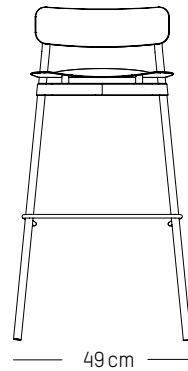

NEW

High stool

-

L: 51cm | 20 inch
D: 51 cm | 20 inch
H: 92 cm | 36 inch
H (seat): 75 cm | 29.5 inch
Weight: 4,5 kg | 9.9 lb

PACKAGING :

L: 53 cm | 20.87 inch
W: 53 cm | 20.87 inch
H: 93 cm | 36. inch
Weight: 6,5 kg | 14.3 lb

High stool

-

L: 49cm | 19.3 inch
D: 49 cm | 19.3 inch
H: 81 cm | 31.9 inch
H (seat): 65 cm | 25.6 inch
Weight: 4,1 kg | 9.1 lb

PACKAGING :

L: 53 cm | 20.9 inch
W: 53 cm | 20.9 inch
H: 83 cm | 32.7 inch
Weight : 4.1 kg | 9.1 lb