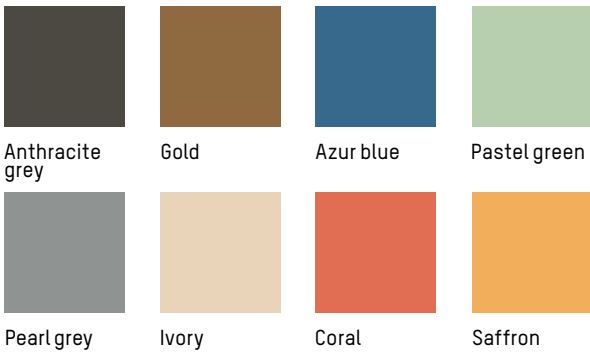

2019

FOR CONTRACT PROJECT WITH MINIMUM QUANTITY

High tables

-

MATERIALS

Aluminium, matte grained Anti UV powder coating for outdoor use

COLOURS

Anthracite grey, Gold, Azur blue, Pastel green, Pearl grey, Ivory, Coral, Saffron