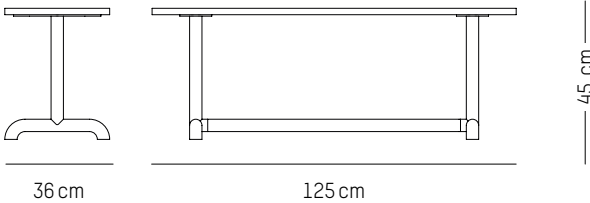

MATERIALS

Wooden top with matte lacquered oak veneer
Leg structure : Steel with matte grained powder coating

COLOURS

Blush

ORIGIN

Europe

Bench 125 cm

-