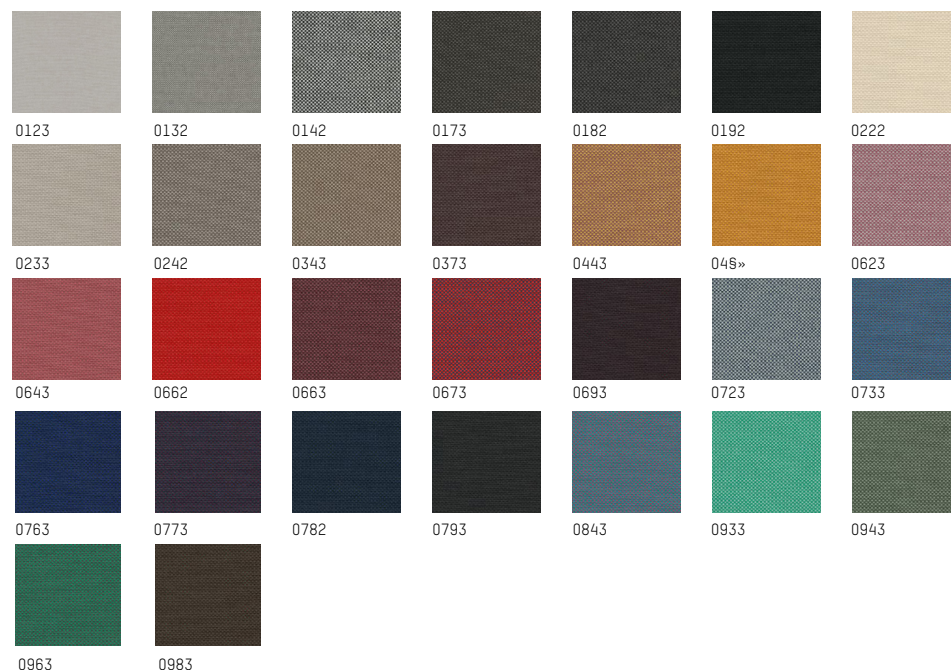

2C. GABRIEL - CRISP

MATERIAL: 93% New Zealand wool
/ 7% polyamide
Width: 140cm - 55in
Weight: 460g/ml - 16,230z/Lin.yd

DURABILITY: 200.000 Martindale
ENVIRONMENT: STANDARD 100 by OEKO-TEX®
/ EU Ecolabel
FIRE STANDARDS: BS EN 1021 1&2 Cigarette
and Match/ BS EN 1021-1 Cigarette
BS 7176 Medium hazard/ BS 5852 Crib 5
BS 5852 Crib 5 / Call 117