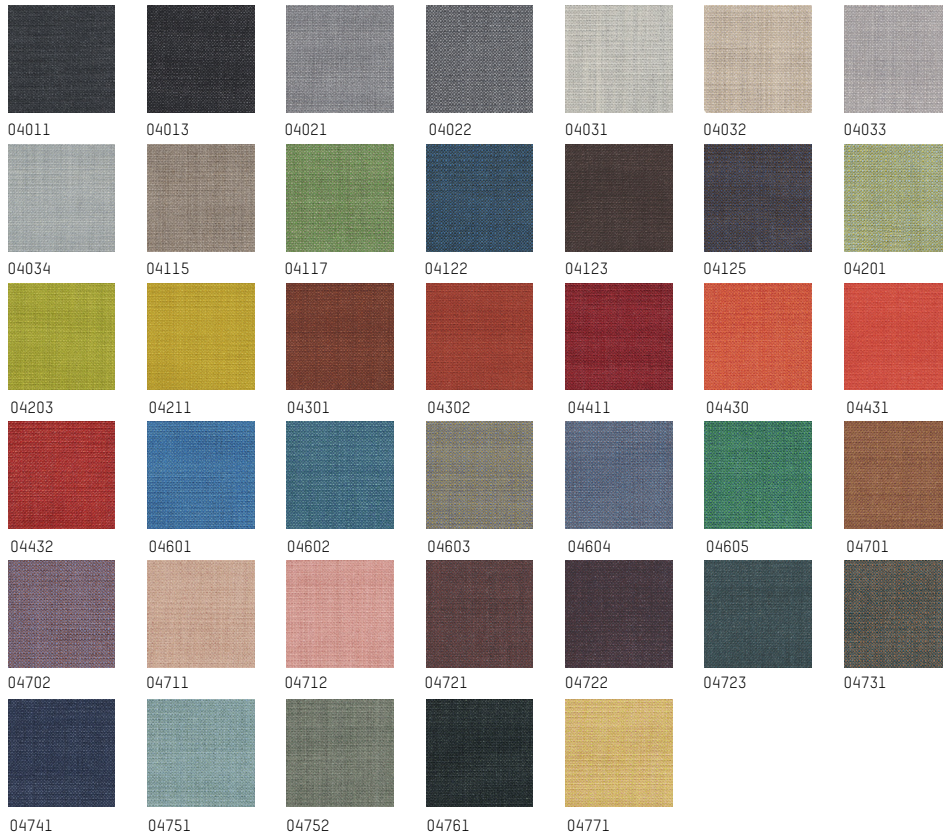

FABRICS' SELECTIONS

TO CREATE YOUR CUSTOM GRID, HOFF AND NUBILO SOFAS, ARMCHAIRS, STOOLS - FOR LILY, PLEASE REFER TO FABRICS WITH *

CATEGORY 2

CAMIRA - VITA | GABRIEL FAME + FAME HYBRIDE | GABRIEL - CRISP | KVADRAT - FIELD 2
GABRIEL FOCUS + FOCUS MELANGE

2C. GABRIEL - CRISP

MATERIAL: 93% New Zealand wool
/ 7% polyamide
Width: 140cm - 55in
Weight: 460g/ml - 16,230z/Lin.yd

DURABILITY: 200.000 Martindale
ENVIRONMENT: STANDARD 100 by OEKO-TEX®
/ EU Ecolabel
FIRE STANDARDS: BS EN 1021 1&2 Cigarette
and Match/ BS EN 1021-1 Cigarette
BS 7176 Medium hazard/ BS 5852 Crib 5
BS 5852 Crib 5 / Call 117