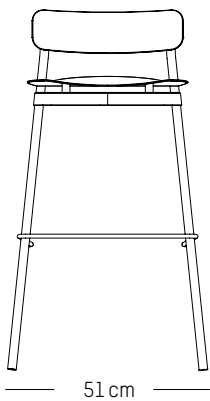

NEW

High stool

-

L: 51cm | 20 inch
D: 51 cm | 20 inch
H: 92 cm | 36 inch
H (seat): 75 cm | 29.5 inch
Weight: 4,5 kg | 9.9 lb

PACKAGING :

L: 53 cm | 20.87 inch
W: 53 cm | 20.87 inch
H: 93 cm | 36. inch
Weight: 6,5 kg | 14.3 lb

High stool

-

L: 49cm | 19.3 inch
D: 49 cm | 19.3 inch
H: 81 cm | 31.9 inch
H (seat): 65 cm | 25.6 inch
Weight: 4,1 kg | 9.1 lb

PACKAGING :

L: 53 cm | 20.9 inch
W: 53 cm | 20.9 inch
H: 83 cm | 32.7 inch
Weight : 4.1 kg | 9.1 lb