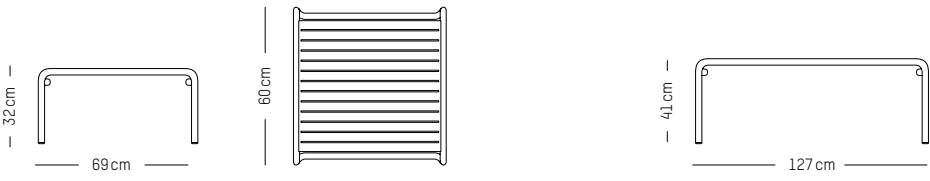

Coffee table

W: 60 cm | 23.6 inch
L: 69 cm | 27.2 inch
H: 32 cm | 12.6 inch
Weight: 4 kg | 8.8 lb

PACKAGING :

L: 72 cm | 28.3 inch
W: 72 cm | 28.3 inch
H: 35 cm | 13.8 inch
Weight : 5 kg | 11 lb

Long coffee table

W: 127 cm | 50 inch
L: 51 cm | 20 inch
H: 41 cm | 16.1 inch
Weight: 5 kg | 11 lb

PACKAGING :

L: 130 cm | 51.2 inch
W: 58 cm | 22.8 inch
H: 45 cm | 17.7 inch
Weight: 6 kg | 13.6 lb