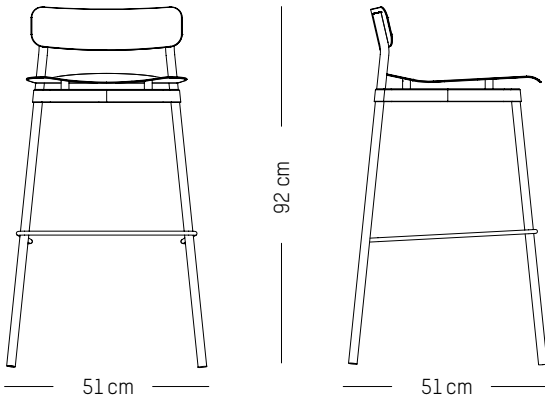

High stool

-

L: 51cm | 20.47 inch
D: 51 cm | 20.08 inch
H: 92 cm | 36.22 inch
H (seat): 75 cm | 29.53 inch
Weight: 6 kg | 13.23 lb

PACKAGING :

L: 53 cm | 20.87 inch
W: 53 cm | 20.87 inch
H: 93 cm | 36.61 inch
Weight: 10 kg | 22.05 lb