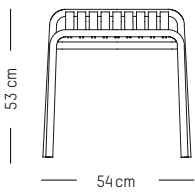

Stool

-

L: 53,3 cm | 21 inch
W: 58 cm | 22.8 inch
H: 53 cm | 20.9 inch
H (seat): 45 cm | 18 inch
Weight: 3 kg | 6.6 lb

PACKAGING :

L: 57 cm | 22.4 inch
W: 61 cm | 24 inch
H: 56 cm | 22 inch
Weight: 5 kg | 11 lb

Stackable

FOR CONTRACT PROJECT WITH MINIMUM QUANTITY

Stools

-

MATERIALS

Aluminium, matte grained Anti UV powder coating for outdoor use

COLOURS

Anthracite grey, Gold, Azur blue, Pastel green, Pearl grey, Ivory, Coral, Saffron

ORIGIN

China