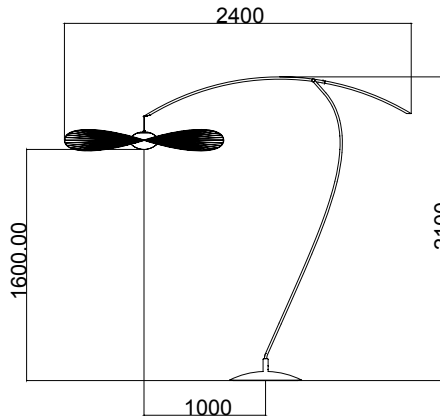

High position

Low position

L (max): 240 cm | 95 inch

W: 167 cm | 65.7 inch

Ø: 110 cm | 43.3 inch

H (max): 230 cm | 91 inch

Weight: 20 kg | 44 lb

PACKAGING :