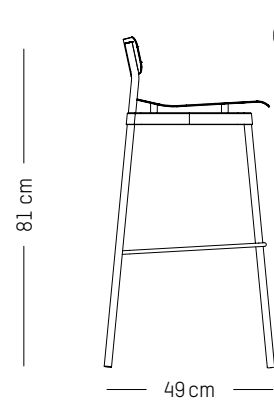

NEW

High stool

-

L: 51cm | 20 inch
D: 51 cm | 20 inch
H: 92 cm | 36 inch
H (seat): 75 cm | 29.5 inch
Weight: 4,5 kg | 9.9 lb

PACKAGING :

L: 53 cm | 20.87 inch
W: 53 cm | 20.87 inch
H: 93 cm | 36. inch
Weight: 6,5 kg | 14.3 lb

High stool

-

L: 49cm | 19.3 inch
D: 49 cm | 19.3 inch
H: 81 cm | 31.9 inch
H (seat): 65 cm | 25.6 inch
Weight: 4,1 kg | 9.1 lb

PACKAGING :

L: 53 cm | 20.9 inch
W: 53 cm | 20.9 inch
H: 83 cm | 32.7 inch
Weight : 4.1 kg | 9.1 lb