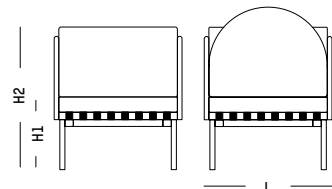

ORIGIN

Europe

TECHNICAL SPECIFICATIONS

Removable cushions

Daybed

L: 187 cm | 73.6 inch
W: 71 cm | 28 inch
H: 92 cm | 36.2 inch
H1: 45 cm | 17.7 inch
Weight: 45 kg | 92.2 lb

PACKAGING :

Type: Wood box
L: 170 cm | 66.9 inch
W: 90 cm | 35.4 inch
H: 100 cm | 39.4 inch
Weight: 90 kg | 198 lb