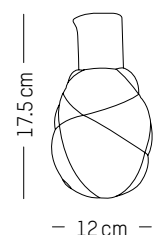

Pitcher

-

Ø: 12 cm | 4.7 inch
H: 17,5 cm | 6.9 inch
Weight: 0,8 kg | 1.7 lb

PACKAGING :

L: 20 cm | 7.9 inch
W: 12,5 cm | 4.9 inch
H: 14 cm | 5.5 inch
Weight: 0,9 kg | 2 lb

* While stocks last