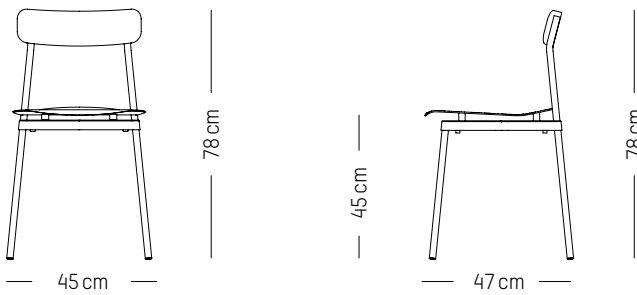

Chair

-

L: 45 cm | 18.5 inch

D: 47 cm | 18.5 inch

H: 78 cm | 30.7 inch

H (seat): 45 cm | 18.5 inch

Weight: 4,8 kg | 10.6 lb

PACKAGING :

L: 50 cm | 19.7 inch

W: 47 cm | 18.5 inch

H: 79 cm | 31.1 inch

Weight: 7 kg | 15.4 lb