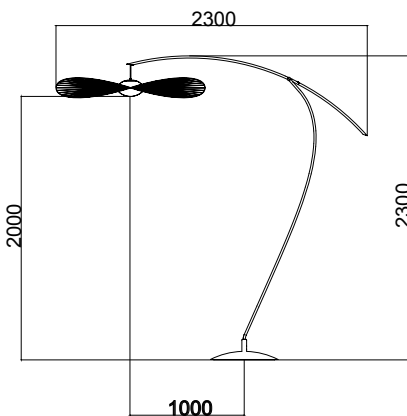

High position

Low position

L (max): 240 cm | 95 inch

W: 167 cm | 65.7 inch

Ø: 110 cm | 43.3 inch

H (max): 230 cm | 91 inch

Weight: 20 kg | 44 lb

PACKAGING :