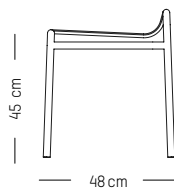

Stool

-

L: 53,3 cm | 21 inch
W: 58 cm | 22.8 inch
H: 53 cm | 20.9 inch
H (seat): 45 cm | 18 inch
Weight: 3 kg | 6.6 lb

PACKAGING :

L: 57 cm | 22.4 inch
W: 61 cm | 24 inch
H: 56 cm | 22 inch
Weight: 5 kg | 11 lb

Stackable

FOR CONTRACT PROJECT WITH MINIMUM QUANTITY

Stools

-

MATERIALS

Aluminium, matte grained Anti UV powder coating for outdoor use

COLOURS

Anthracite grey, Gold, Azur blue, Pastel green, Pearl grey, Ivory, Coral, Saffron

ORIGIN

China