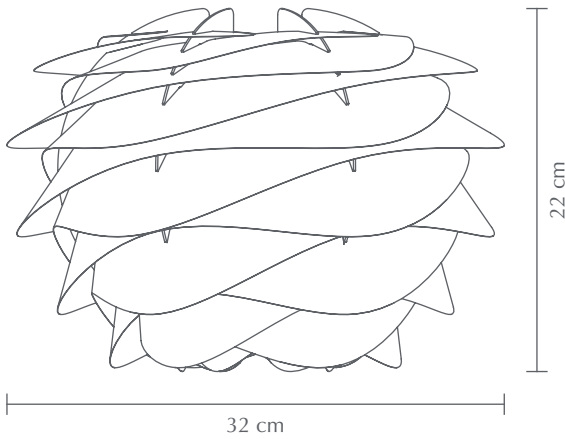

CARMINA MINI

Designed by Soren Ravn Christensen

 Pendant, floor & table lamp
Compatible with E27

 Flip 180°

 Unbreakable

DIMENSIONS
 Ø: 32 cm
H: 22 cm

MATERIAL
 Polypropylene & Polycarbonate

WEIGHT INCL. PACKAGING
 590 g

LIGHT SOURCE
 E27 - max 15W LED (not included)

PACKAGING
 Gift box dimensions (W×H×D): 22 x 22 x 11 cm

ASSEMBLY TIME
 15 min - video guide at umage.com

MEDIA KIT
 Photos, 3D models, 2D drawings
Download at umage.com