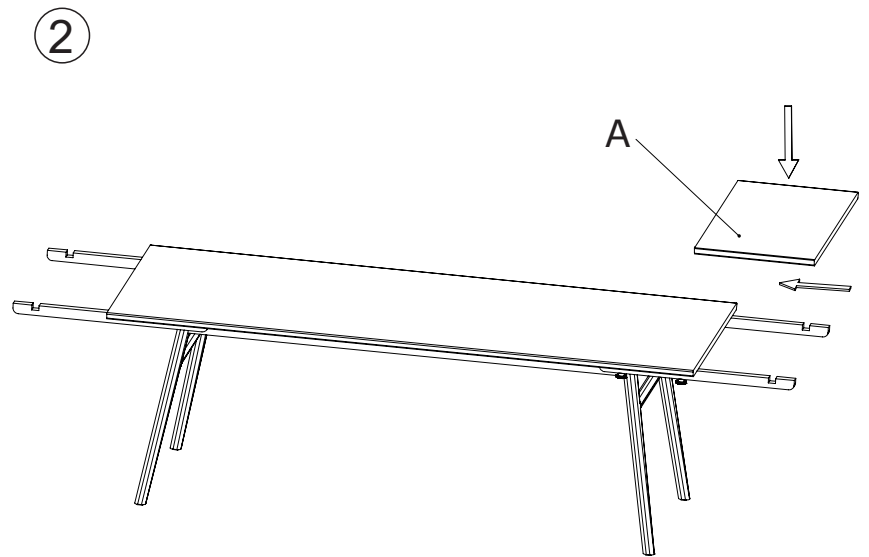

ASSEMBLY INSTRUCTION

NEVIS EXTENSION

ROWICO

H O M E

Note:
Improper use, improper
assembly and mishandling
may lead to defects/ cracks
appearing.

Tighten the extension plate
with thumb screw and get
table top and extension in
level.

4

Extension sticks should be fixed to the back of extension plate, when not in use.

OBS!
Spänn inte eller låt inte spännskruvar sitta kvar under bordsskivan när tilläggs-skivorna inte används.

Attention!
Do not tighten or leave thumbscrews under the table top when the extension plate are not in use.