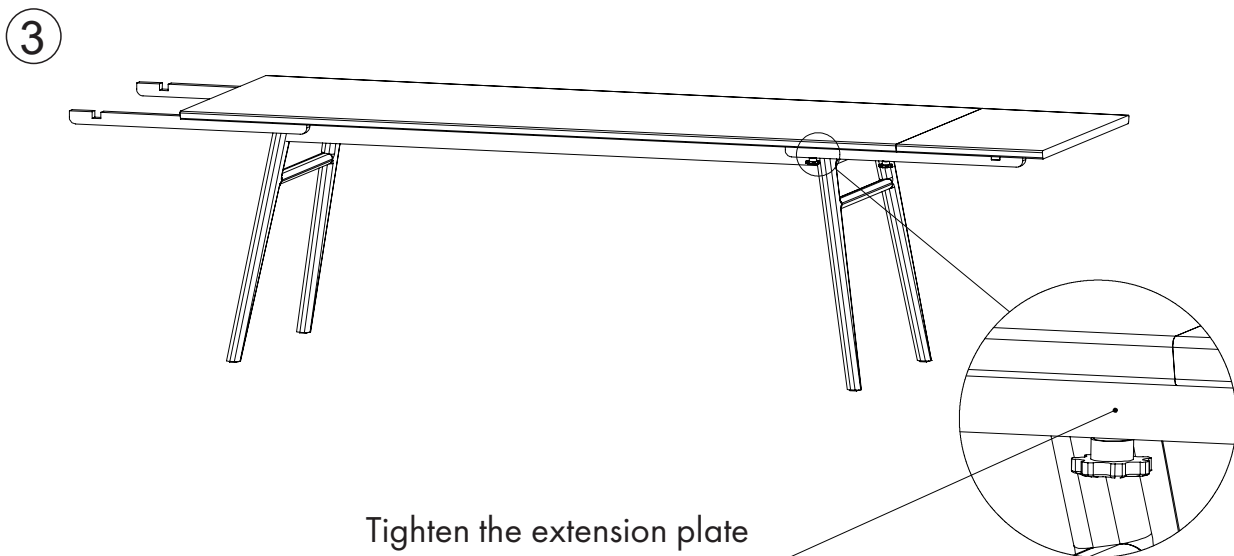

ASSEMBLY INSTRUCTION

NEVIS EXTENSION

ROWICO

H O M E

Note:
Improper use, improper
assembly and mishandling
may lead to defects/ cracks
appearing.

Tighten the extension plate
with thumb screw and get
table top and extension in
level.

4

Extension sticks should be fixed to the back of extension plate, when not in use.

OBS!
Spänn inte eller låt inte spännskruvar sitta kvar under bordsskivan när tilläggs-skivorna inte används.

Attention!
Do not tighten or leave thumbscrews under the table top when the extension plate are not in use.