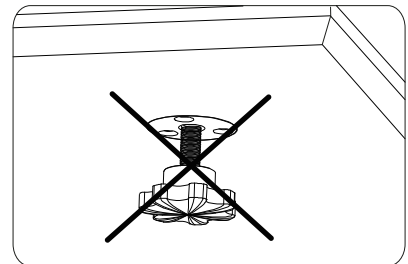

ASSEMBLY INSTRUCTION

NEVIS EXTENSION

ROWICO

H O M E

Note:
Improper use, improper
assembly and mishandling
may lead to defects/ cracks
appearing.

Tighten the extension plate
with thumb screw and get
table top and extension in
level.

4

Extension sticks should be fixed to the back of extension plate, when not in use.

OBS!
Spänn inte eller låt inte spännskruvar sitta kvar under bordsskivan när tilläggs-skivorna inte används.

Attention!
Do not tighten or leave thumbscrews under the table top when the extension plate are not in use.