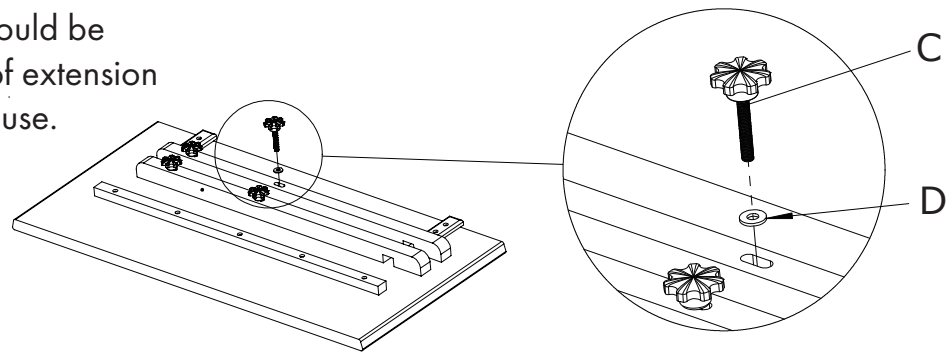

ASSEMBLY INSTRUCTION

NEVIS EXTENSION

ROWICO

H O M E

Note:
Improper use, improper
assembly and mishandling
may lead to defects/ cracks
appearing.

Tighten the extension plate
with thumb screw and get
table top and extension in
level.

4

Extension sticks should be fixed to the back of extension plate, when not in use.

OBS!
Spänn inte eller låt inte spännskruvar sitta kvar under bordsskivan när tilläggs-skivorna inte används.

Attention!
Do not tighten or leave thumbscrews under the table top when the extension plate are not in use.