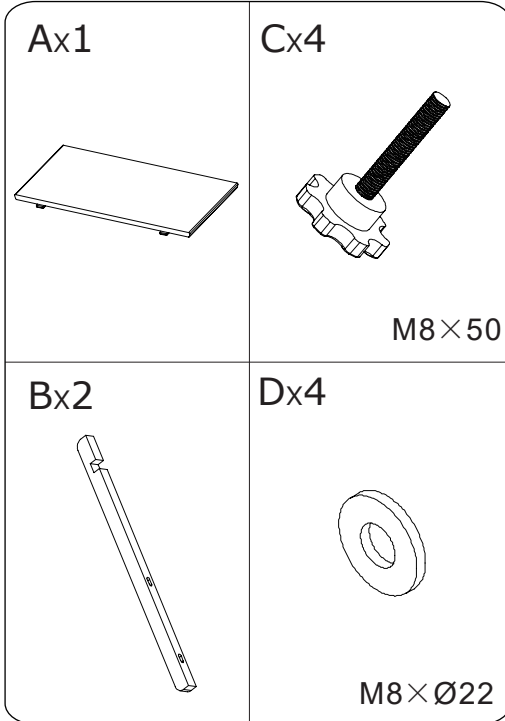

ASSEMBLY INSTRUCTION

NEVIS EXTENSION

ROWICO

H O M E

Note:
Improper use, improper
assembly and mishandling
may lead to defects/ cracks
appearing.

Tighten the extension plate
with thumb screw and get
table top and extension in
level.

4

Extension sticks should be fixed to the back of extension plate, when not in use.

OBS!
Spänn inte eller låt inte spännskruvar sitta kvar under bordsskivan när tilläggs-skivorna inte används.

Attention!
Do not tighten or leave thumbscrews under the table top when the extension plate are not in use.