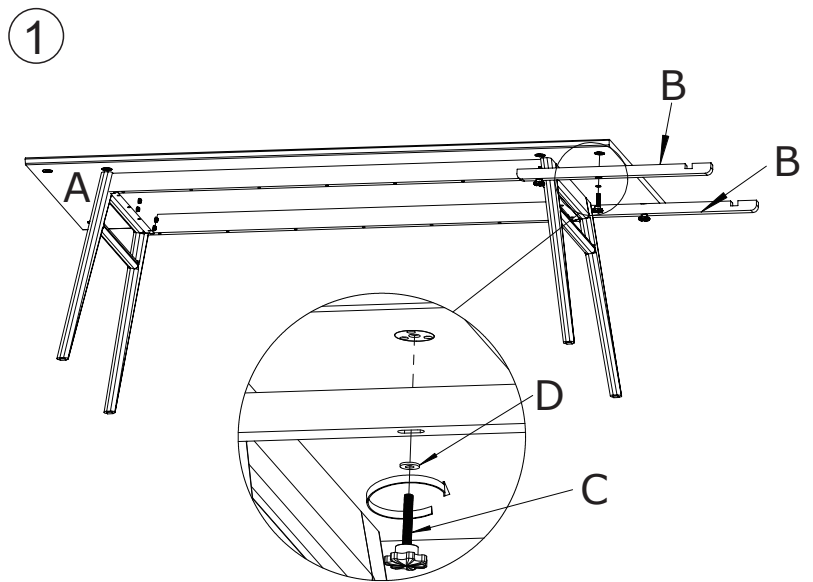

ASSEMBLY INSTRUCTION

NEVIS EXTENSION

ROWICO

H O M E

Note:
Improper use, improper
assembly and mishandling
may lead to defects/ cracks
appearing.

Tighten the extension plate
with thumb screw and get
table top and extension in
level.

4

Extension sticks should be fixed to the back of extension plate, when not in use.

OBS!
Spänn inte eller låt inte spännskruvar sitta kvar under bordsskivan när tilläggs-skivorna inte används.

Attention!
Do not tighten or leave thumbscrews under the table top when the extension plate are not in use.