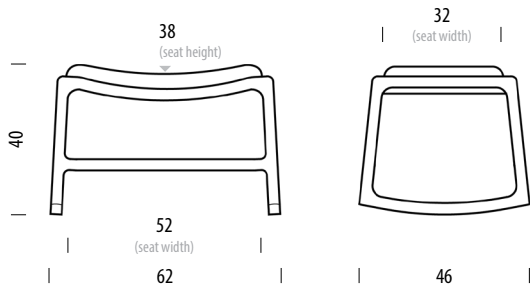

Design Salih Teskeredžić

Product size W: 77, D: 89, H: 102

Packaging W: 80, D: 90,5, H: 106,5

Volume 0,77 m³

Net weight 11,2 kg

Gross weight 16,8 kg

Item no. 091

Assembled product

Dimensions	Width	Depth	Height
Seat	60	40	38
Armrest			59,5

Selected options

Body

Oiled Oak
1015
White oil

Upholstery

Dakar leather
2732
Whisky

Indicated materials and colours are selected by Gazzda as best-selling items and their lead time is shorter than of made-to-order options. Please consult the current price list or our customer service for the lead time of selected options.

Product size W: 62, D: 46, H: 40

Packaging W: 64, D: 48, H: 43

Volume 0,13 m³

Net weight 4,4 kg

Gross weight 5,8 kg

Item no. 092

Assembled product

Dimensions	Width	Depth	Height
Seat	52	32	38