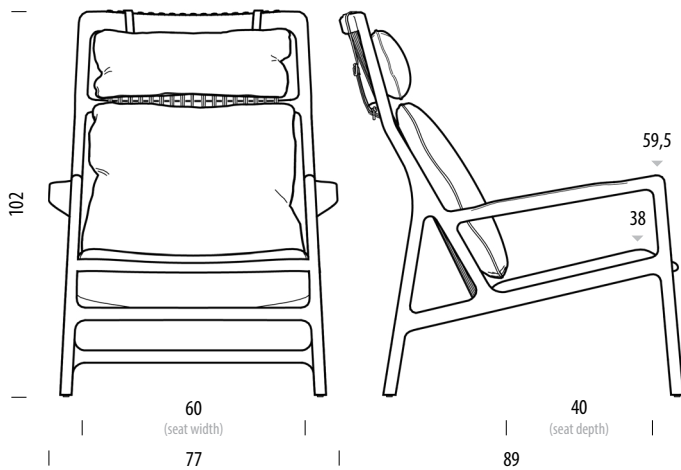

Design Salih Teskeredžić

Product size W: 77, D: 89, H: 102

Packaging W: 80, D: 90,5, H: 106,5

Volume 0,77 m³

Net weight 11,2 kg

Gross weight 16,8 kg

Item no. 091

Assembled product

Dimensions	Width	Depth	Height
Seat	60	40	38
Armrest			59,5

Selected options

Body

Oiled Oak
1015
White oil

Upholstery

Dakar leather
2732
Whisky

Indicated materials and colours are selected by Gazzda as best-selling items and their lead time is shorter than of made-to-order options. Please consult the current price list or our customer service for the lead time of selected options.

Product size W: 62, D: 46, H: 40

Packaging W: 64, D: 48, H: 43

Volume 0,13 m³

Net weight 4,4 kg

Gross weight 5,8 kg

Item no. 092

Assembled product

Dimensions	Width	Depth	Height
Seat	52	32	38