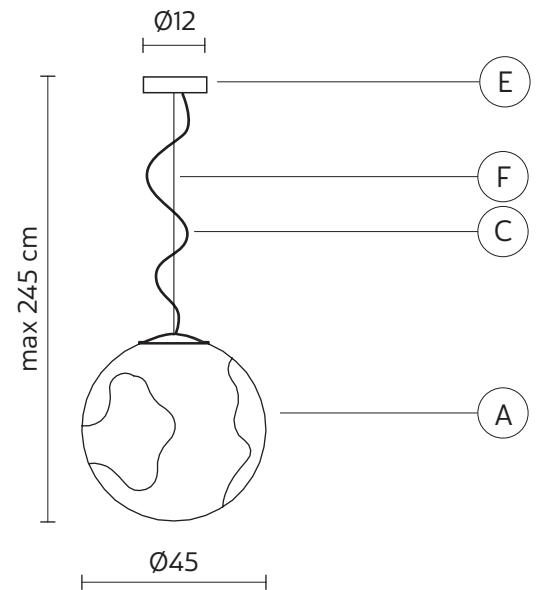

ULULÌ suspension

Matteo Ugolini design

year 2013

TECHNICAL SHEET - SE648PB

STRUCTURE "A"

material	fiberglass/ lace	
colour	white	

CEILING CUP "E"

material	metal
colour	matt white

ELECTRICAL CABLE "C"

material	PVC
colour	transparent

SUSPENSION CABLE "F"

material	steel
----------	-------

ELECTRICAL SYSTEM

socket	E27
source	max 1x70w
energy class	from E to A++

PACKAGING

nr. of collis	1
net weight/kg	3,1
gross weight/kg	5,3
packaging/cm	50x50x70

EMISSION OF LIGHT

unidirectional

	direct
	filtered
	indirect
	none

CERTIFICATION

IEC	60598-1:2008
EN	60598-1:2008 + A11:2009

ip rate	IP20
bulb	class A equipped

COLLECTION

available also as floor lamp (indoor and outdoor)