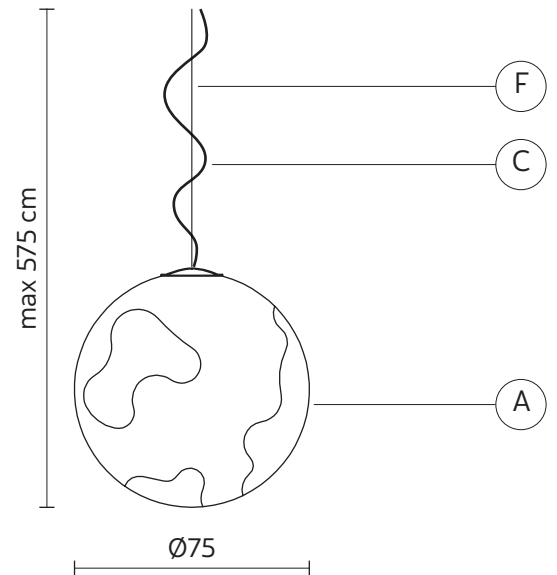

ULULÀ suspension

Matteo Ugolini design

year 2013

TECHNICAL SHEET - SE649GB-EXT

STRUCTURE "A"

material	fiberglass/ lace	
colour	white	

ELECTRICAL CABLE "C"

material	neoprene	
colour	green	

SUSPENSION CABLE "F"

material	steel	
----------	-------	--

ELECTRICAL SYSTEM

socket	E27
source	max 1x105w
energy class	from E to A++

PACKAGING

nr. of collis	1
net weight/kg	8,5
gross weight/kg	15
packaging/cm	93x93x93

EMISSION OF LIGHT

unidirectional

	direct
	filtered
	indirect
	none

CERTIFICATION

IEC	60598-1:2008
EN	60598-1:2008 + A11:2009

ip rate	IP65
bulb	class A equipped

COLLECTION

available also as floor lamp (indoor and outdoor)