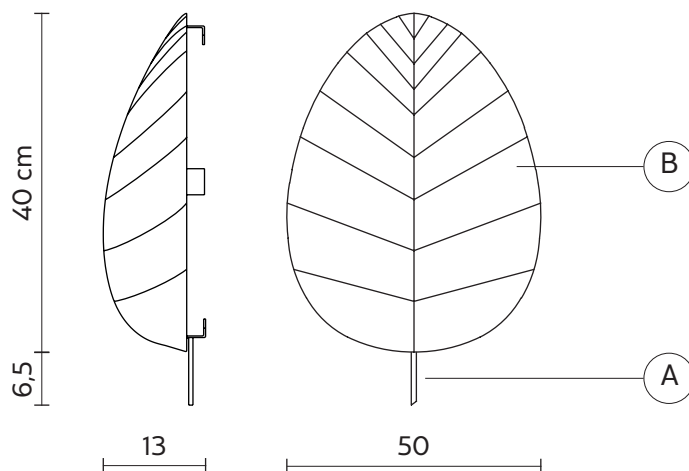

EDEN COLLECTION - "EVA" wall lamp/ceiling lamp

Matteo Ugolini design

year 2015

TECHNICAL SHEET - AP103 3B INT

STRUCTURE "A"

material	steel	
colour	white	

STRUCTURE "B"

material	lycra	
colour	white	

ELECTRICAL CABLE

socket	E27
source	max 1x46w
energy class	from E to A++

PACKAGING

nr.of collis	1
net weight/kg	1
gross weight/kg	1,55
packaging/cm	38x38x26