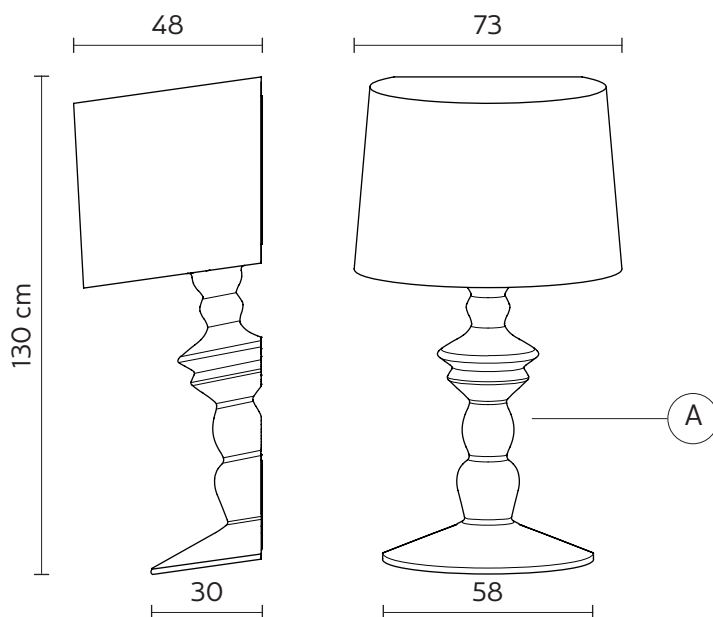

ALIBABIG floor lamp

Matteo Ugolini design

year 2012

TECHNICAL SHEET - H625V-INT

STRUCTURE "A"

material	fiberglass	
colour	white	

ELECTRICAL CABLE "C"

material	PVC	
colour	transparent	

ELECTRICAL SYSTEM

socket	E27
source	max 4x23w
energy class	from E to A++

PACKAGING

nr. of collis	1
net weight/kg	11
gross weight/kg	16,1
packaging/cm	62x75x139

EMISSION OF LIGHT

one-directional

CERTIFICATION

IEC	60598-1:2008
EN	60598-1:2008 + A11:2009

IP rate	IP20
bulb	class A equipped

COLLECTION

available also as: tavolo, wall lamp and suspension