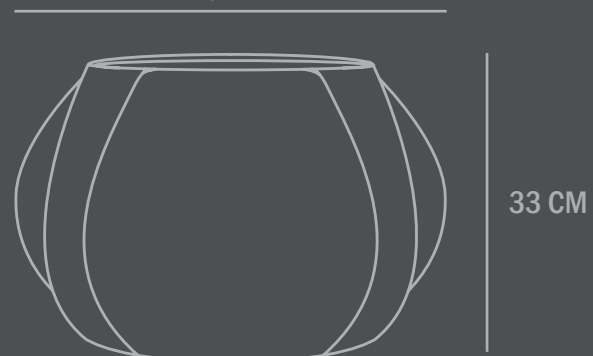

ARKET PLANT POT MEDIO

Arket is a sculptural plant pot influenced by sharp architectural lines and organic curves. Characterized by 5 vertical lines, Arket creates a sculptural contrast between light and shadow, sharp lines, and soft surfaces.

Arket comes in four sizes. Each Arket includes two pieces, a plant pot and saucer. Both plant pot and saucer are waterproof and a small hole in the bottom of the pot, ensures a good water and air flow for the plant.

Designed by Kristian Sofus Hansen & Tommy Hyldahl.

52,5 CM