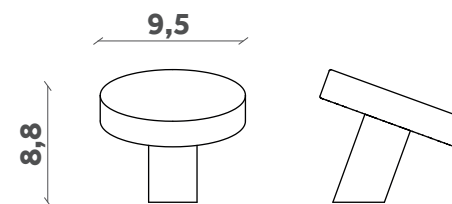

## **CHiodo**

Appendiabiti/Coat hanger

Design Zaven

**AP 18** set 2 chiodi / set 2 hangers

**AP 19** set 4 chiodi / set 4 hangers

**AP 17** set 6 chiodi / set 6 hangers

**FINITURE / FINISHES**

---