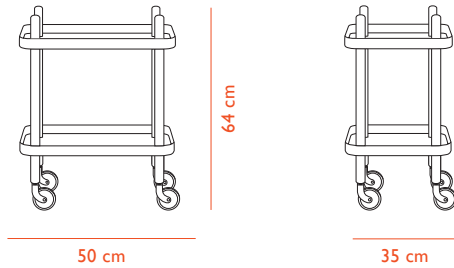

Block

SQUARE