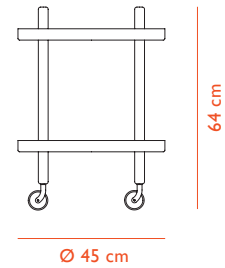

Block

SQUARE

ROUND

DESCRIPTION

Since 2012, the versatile side table on wheels, Block, has been headed at great speed towards the title of a modern design classic. Block's rounded shape, contrasting materials and the combination of craft and industry gives the table its unique expression. Block has a functional and charming design that can work anywhere in the interior.

DESIGN

Simon Legald, 2012

MATERIAL

Tabletop: Powder Coated Steel

Legs: Lacquered Ash

CONSTRUCTION

The Block table comes flat packed. The wheels are colored to match the trays and can be turned 360 degrees. A black nylon ring around the wheel adds grip and stability. Easy to move around using its handles. Including assembly manual. Load capacity: 10 kg pr. shelf.

COLOR SQUARE VERSION

COLOR ROUND VERSION