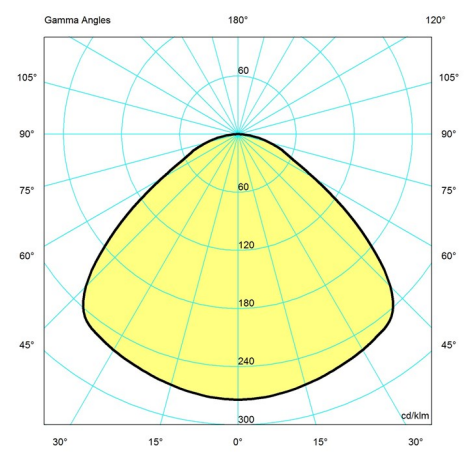

Polar

Spare parts & accessories

Product

Canopy White 2-part tophat ©
Canopy Black 2-part tophat©

Variant number

5749329034
5749329021

Data specifications

Colour	Blue-grey	Length	170
Width	170	Height	173
Built-in Height	-	IP class	20
Class	II	Net Weight	1.0
Standby (W)	-	Power Factor (P = 100 % / P = 50 %)	-
Inrush Current	-	Light source	E14
Kelvin	-	CRI	-
SDCM	-	Lumen	-