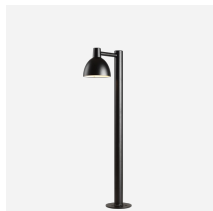

Toldbod 155 Bollard