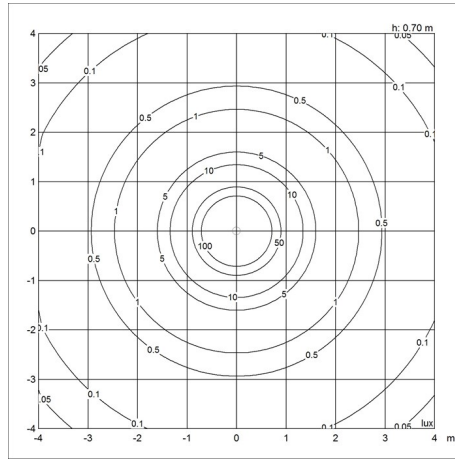

Light distribution diagrams

Isolux

Spare parts & accessories

Product

Canopy White 2-part tophat ©
Canopy Black 2-part tophat©

Variant number

5749329034
5749329021

Data specifications

Colour	Blue-grey	Length	170
Width	170	Height	173
Built-in Height	-	IP class	20
Class	II	Net Weight	1.0
Standby (W)	-	Power Factor (P = 100 % / P = 50 %)	-
Inrush Current	-	Light source	E14
Kelvin	-	CRI	-
SDCM	-	Lumen	-