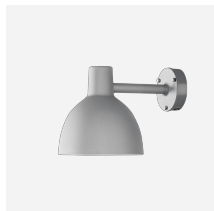

Toldbod Pendant

Toldbod Pendant - 5741101483

The pendant emits soft downwards directed light. The matt, white-painted inside of the elliptical shade helps to assure even distribution of the light.

**Original Coffee,
Copenhagen**

Mounting

Suspension type: Cable 2x0,75mm² . Ø400/Ø550: Cable and wire. Cable length: 3m. (Ø120/Ø170). 4m. (Ø250/Ø400/Ø550). Canopy: Yes. Black and white cords.

Finish

Ø120/Ø170/Ø250: Black, White, Dark Rose, Light Grey or Blue-Grey. Matt powder coated. Ø400/Ø550: Black or White. Matt powder coated.

Materials

Shade: Spun aluminium. Ø120 reflector: Spun white matt coated aluminium. Ø400/Ø550 diffuser: Matt acrylic

Sizes and weights

Width x Height x Length (mm) | 120 x 121 x 120 Max 0.7 kg | 170 x 173 x 170 Max 1.0 kg | 250 x 254 x 250 Max 1.4 kg | 400 x 406 x 400 Max 3.4 kg | 550 x 558 x 550 Max 5.6 kg

Class

Ingress protection IP20. Electric shock protection II w/o ground.

Light source

E14

Product family

Toldbod 290 Post

Toldbod 290 LED Upgrade Kit

Toldbod 155/220 Glass Pendant