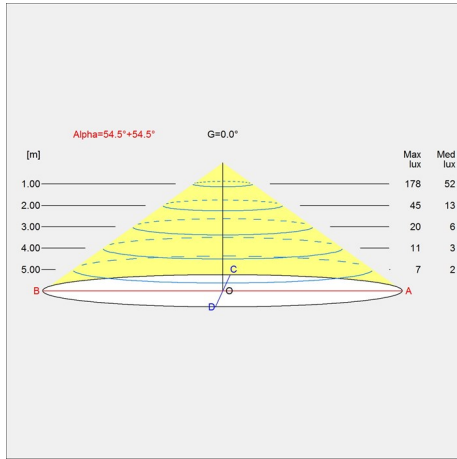

Materials

Shade: Spun aluminium. Ø120 reflector: Spun white matt coated aluminium. Ø400/Ø550 diffuser: Matt acrylic

Sizes and weights

Width x Height x Length (mm) | 120 x 121 x 120 Max 0.7 kg | 170 x 173 x 170 Max 1.0 kg | 250 x 254 x 250 Max 1.4 kg | 400 x 406 x 400 Max 3.4 kg | 550 x 558 x 550 Max 5.6 kg

Toldbod 220/290 Wall

Toldbod 155 Bollard

Toldbod 155 Wall

Light distribution diagrams

Cartesian

Isolux

Polar

Spare parts & accessories

Product

Canopy White 2-part tophat ©
 Canopy Black 2-part tophat©

Variant number

5749329034
 5749329021

Data specifications

Colour	Blue-grey	Length	170
Width	170	Height	173
Built-in Height	-	IP class	20
Class	II	Net Weight	1.0
Standby (W)	-	Power Factor (P = 100 % / P = 50 %)	-
Inrush Current	-	Light source	E14
Kelvin	-	CRI	-
SDCM	-	Lumen	-