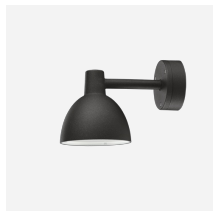

Toldbod 155 Wall