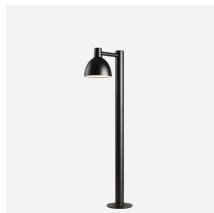

# Toldbod Pendant

Toldbod Pendant - 5741101467

The pendant emits soft downwards directed light. The matt, white-painted inside of the elliptical shade helps to assure even distribution of the light.

**Original Coffee,  
Copenhagen**

### Mounting

Suspension type: Cable 2x0,75mm<sup>2</sup> . Ø400/Ø550: Cable and wire. Cable length: 3m. (Ø120/Ø170). 4m. (Ø250/Ø400/Ø550). Canopy: Yes. Black and white cords.

### Materials

Shade: Spun aluminium. Ø120 reflector: Spun white matt coated aluminium. Ø400/Ø550 diffuser: Matt acrylic

## Product family

Toldbod 155/220 Glass  
Pendant

Toldbod 155 Wall

Toldbod 220/290 Wall

Toldbod 155 Bollard

Toldbod 290 Post

Toldbod 290 LED Upgrade Kit