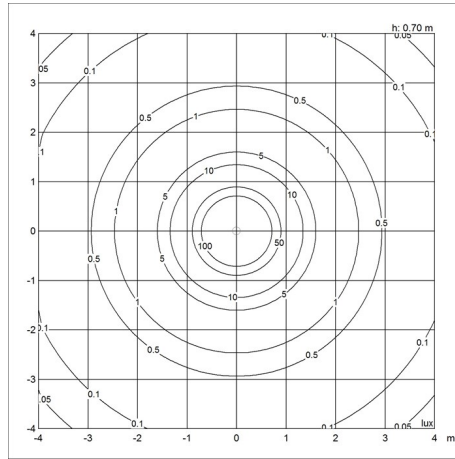

### Light source

E14

# Light distribution diagrams

Cartesian

Isolux

Polar

## Data specifications

Colour	White	Length	170
Width	170	Height	173
Built-in Height	-	IP class	20
Class	II	Net Weight	1.0
Standby (W)	-	Power Factor (P = 100 % / P = 50 %)	-
Inrush Current	-	Light source	E14
Kelvin	-	CRI	-
SDCM	-	Lumen	-