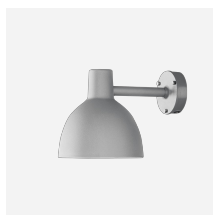

# Toldbod Pendant

Toldbod Pendant - 5741101467

The pendant emits soft downwards directed light. The matt, white-painted inside of the elliptical shade helps to assure even distribution of the light.

**Original Coffee,  
Copenhagen**

### Materials

Shade: Spun aluminium. Ø120 reflector: Spun white matt coated aluminium. Ø400/Ø550 diffuser: Matt acrylic

### Light source

E14

## Product family

Toldbod 155/220 Glass  
Pendant

Toldbod 155 Wall

Toldbod 220/290 Wall

Toldbod 155 Bollard

Toldbod 290 Post

Toldbod 290 LED Upgrade Kit