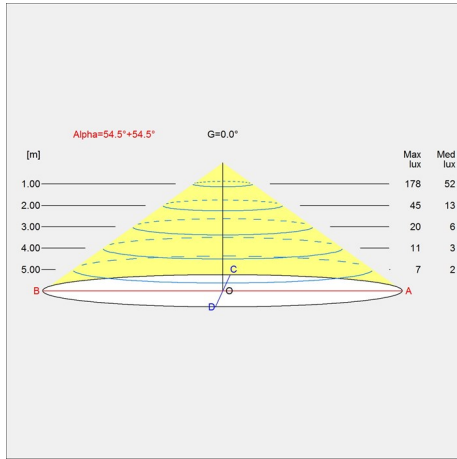

# Light distribution diagrams

Cartesian

Isolux

Polar

## Data specifications

Colour	White	Length	170
Width	170	Height	173
Built-in Height	-	IP class	20
Class	II	Net Weight	1.0
Standby (W)	-	Power Factor (P = 100 % / P = 50 %)	-
Inrush Current	-	Light source	E14
Kelvin	-	CRI	-
SDCM	-	Lumen	-