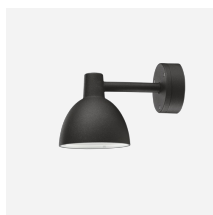

# Toldbod Pendant

Toldbod Pendant - 5741101467

The pendant emits soft downwards directed light. The matt, white-painted inside of the elliptical shade helps to assure even distribution of the light.

**Original Coffee,  
Copenhagen**

### Materials

Shade: Spun aluminium. Ø120 reflector: Spun white matt coated aluminium. Ø400/Ø550 diffuser: Matt acrylic

### Light source

E14

## Product family

Toldbod 155/220 Glass  
Pendant

Toldbod 155 Wall

Toldbod 220/290 Wall

Toldbod 155 Bollard

Toldbod 290 Post

Toldbod 290 LED Upgrade Kit