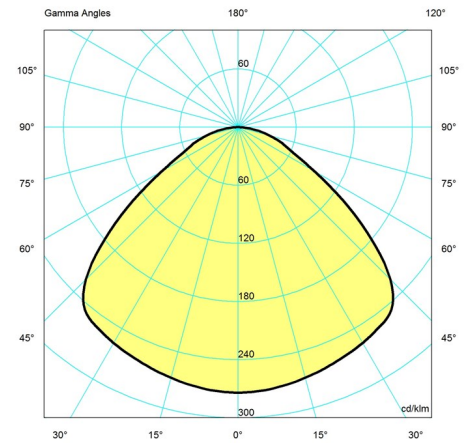

# Light distribution diagrams

Cartesian

Isolux

Polar

## Data specifications

Colour	White	Length	170
Width	170	Height	173
Built-in Height	-	IP class	20
Class	II	Net Weight	1.0
Standby (W)	-	Power Factor (P = 100 % / P = 50 %)	-
Inrush Current	-	Light source	E14
Kelvin	-	CRI	-
SDCM	-	Lumen	-