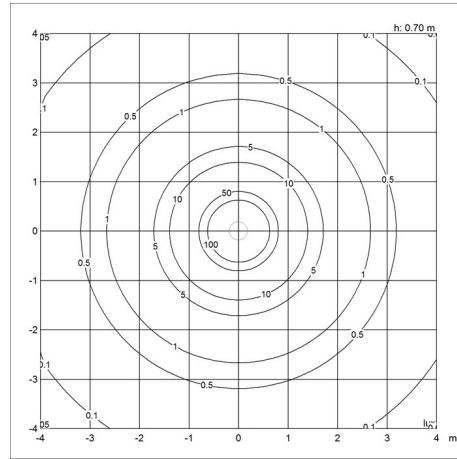

Sizes and weights

Width x Height x Length (mm) | 220 x 295 x 220 Max 1.6 kg | 380 x 478 x 380 Max 3.9 kg | 150 x 189 x 150 Max 1.1 kg

Class

Ingress protection IP20. Electric shock protection II wo. ground.

Light source

1x60W E27

Light distribution diagrams

Cartesian

Isolux

Polar

Spare parts & accessories

Product

Canopy White 2-part tophat @
 Cirque Ø380 susp 60W E27
 Cirque Ø220 susp 40W E27
 Cirque Ø150 susp 25W E27

Variant number

5749329034
 5741097487
 5741097490
 5741097500

Data specifications

Colour	Grey top	Length	380
Width	380	Height	478
Built-in Height	-	IP class	20
Class	II	Net Weight	1.9
Standby (W)	-	Power Factor (P = 100 % / P = 50 %)	-
Inrush Current	-	Light source	1x60W E27
Kelvin	-	CRI	-