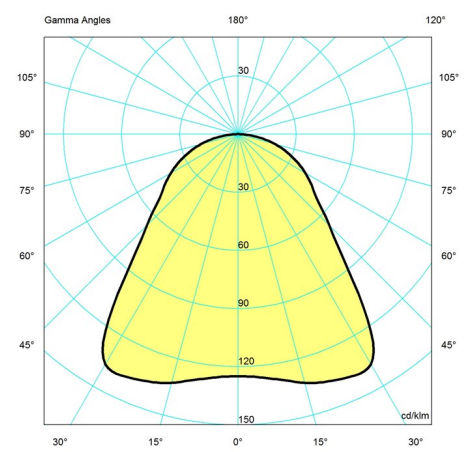

Light source

1x60W E27

Light distribution diagrams

Cartesian

Isolux

Polar

Spare parts & accessories

Product

Canopy White 2-part tophat @
 Cirque Ø380 susp 60W E27
 Cirque Ø220 susp 40W E27
 Cirque Ø150 susp 25W E27

Variant number

5749329034
 5741097487
 5741097490
 5741097500

Data specifications

Colour	Grey top	Length	380
Width	380	Height	478
Built-in Height	-	IP class	20
Class	II	Net Weight	1.9
Standby (W)	-	Power Factor (P = 100 % / P = 50 %)	-
Inrush Current	-	Light source	1x60W E27
Kelvin	-	CRI	-