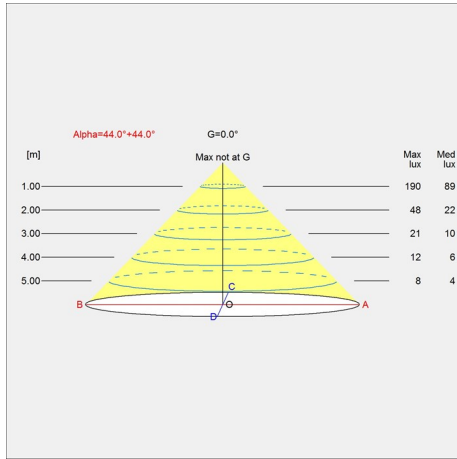

Light distribution diagrams

Cartesian