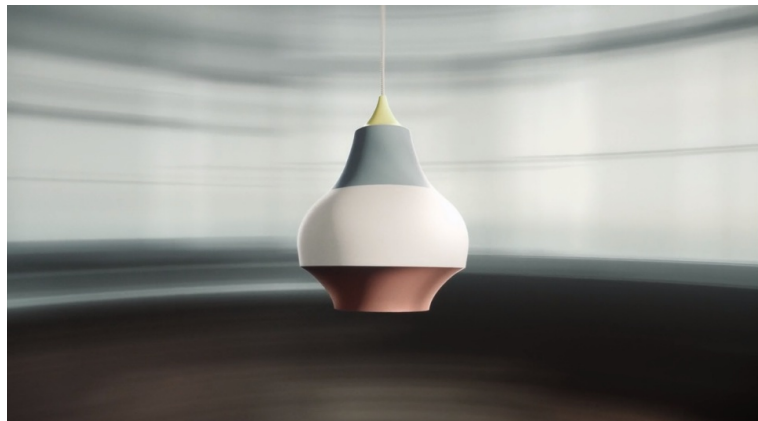

Cirque

Cirque - 5741094859

The fixture provides a downward glare-free soft light by means of the white lacquered inner reflector.

Clara von Zweigbergk

Clara von Zweigbergk was born in Stockholm and studied graphic design and illustration at Beckmans School of Design in Stockholm and the Art Center College of Design in Pasadena, USA.

**Carl Hansen &
Son Showroom**

Product info

Mounting

Suspension type: Cable 2x0,75mm². Canopy: Yes. Length: 3m.

Finish

Grey top, Copper top, Red top, Yellow top, wet painted.

Materials

Shade: Drawn aluminium.