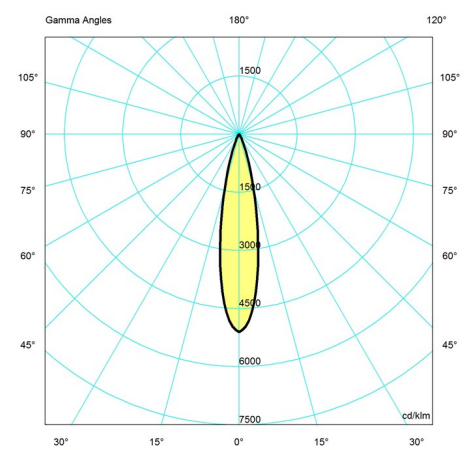

Light source

1x40W E27

Light distribution diagrams

Cartesian

Isolux

Polar

Spare parts & accessories

Product

Canopy White 2-part tophat ©
 Cirque Ø380 susp 60W E27
 Cirque Ø220 susp 40W E27
 Cirque Ø150 susp 25W E27

Variant number

5749329034
 5741097487
 5741097490
 5741097500

Data specifications

Colour	Grey top	Length	220
Width	220	Height	295
Built-in Height	-	IP class	20
Class	II	Net Weight	1.6
Standby (W)	-	Power Factor (P = 100 % / P = 50 %)	-
Inrush Current	-	Light source	1x40W E27
Kelvin	-	CRI	-