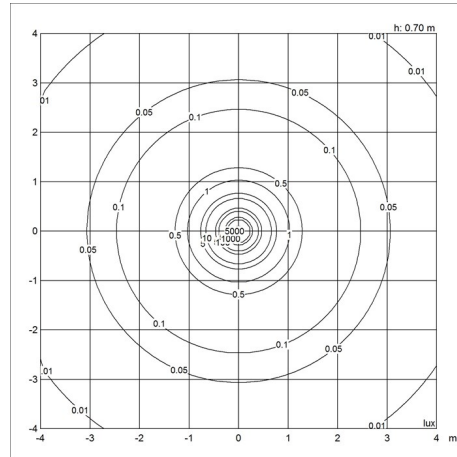

Sizes and weights

Width x Height x Length (mm) | 220 x 295 x 220 Max 1.6 kg | 380 x 478 x 380 Max 3.9 kg | 150 x 189 x 150 Max 1.1 kg

Class

Ingress protection IP20. Electric shock protection II wo. ground.

Light source

1x40W E27

Light distribution diagrams

Cartesian

Isolux

Polar

Spare parts & accessories

Product

Canopy White 2-part tophat ©
 Cirque Ø380 susp 60W E27
 Cirque Ø220 susp 40W E27
 Cirque Ø150 susp 25W E27

Variant number

5749329034
 5741097487
 5741097490
 5741097500

Data specifications

Colour	Grey top	Length	220
Width	220	Height	295
Built-in Height	-	IP class	20
Class	II	Net Weight	1.6
Standby (W)	-	Power Factor (P = 100 % / P = 50 %)	-
Inrush Current	-	Light source	1x40W E27
Kelvin	-	CRI	-