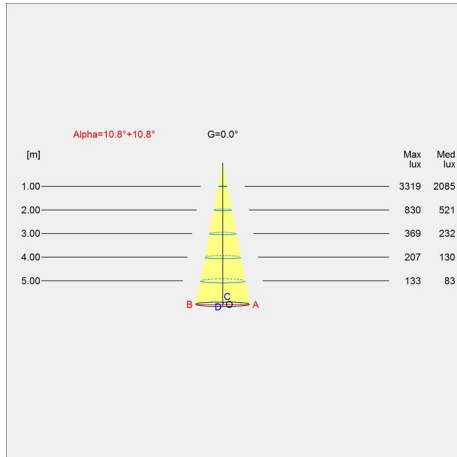

Light distribution diagrams

Cartesian