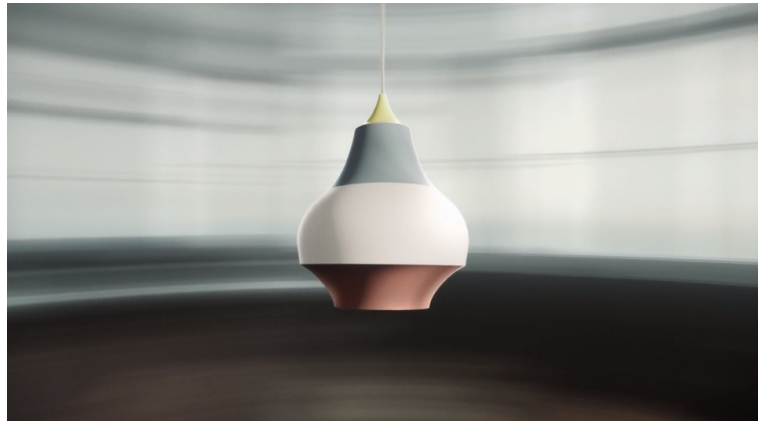

Cirque

Cirque - 5741094862

The fixture provides a downward glare-free soft light by means of the white lacquered inner reflector.

Clara von Zweigbergk

Clara von Zweigbergk was born in Stockholm and studied graphic design and illustration at Beckmans School of Design in Stockholm and the Art Center College of Design in Pasadena, USA.

**Carl Hansen &
Son Showroom**

Product info

Mounting

Suspension type: Cable 2x0,75mm². Canopy: Yes. Length: 3m.

Finish

Grey top, Copper top, Red top, Yellow top, wet painted.

Materials

Shade: Drawn aluminium.