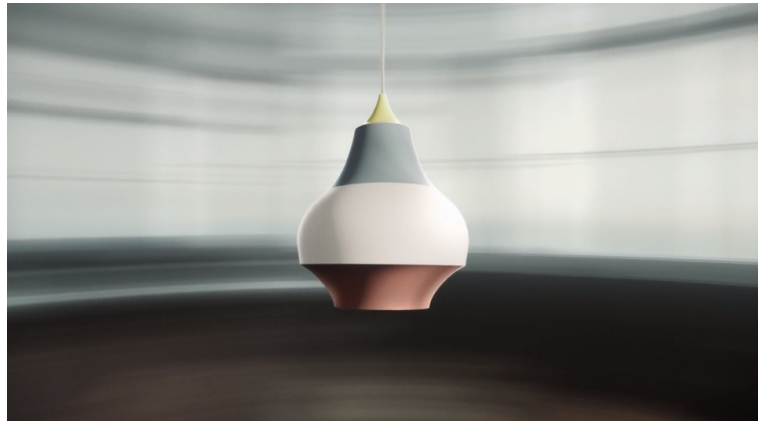

Cirque

Cirque - 5741097335

The fixture provides a downward glare-free soft light by means of the white lacquered inner reflector.

Clara von Zweigbergk

Clara von Zweigbergk was born in Stockholm and studied graphic design and illustration at Beckmans School of Design in Stockholm and the Art Center College of Design in Pasadena, USA.

**Carl Hansen &
Son Showroom**