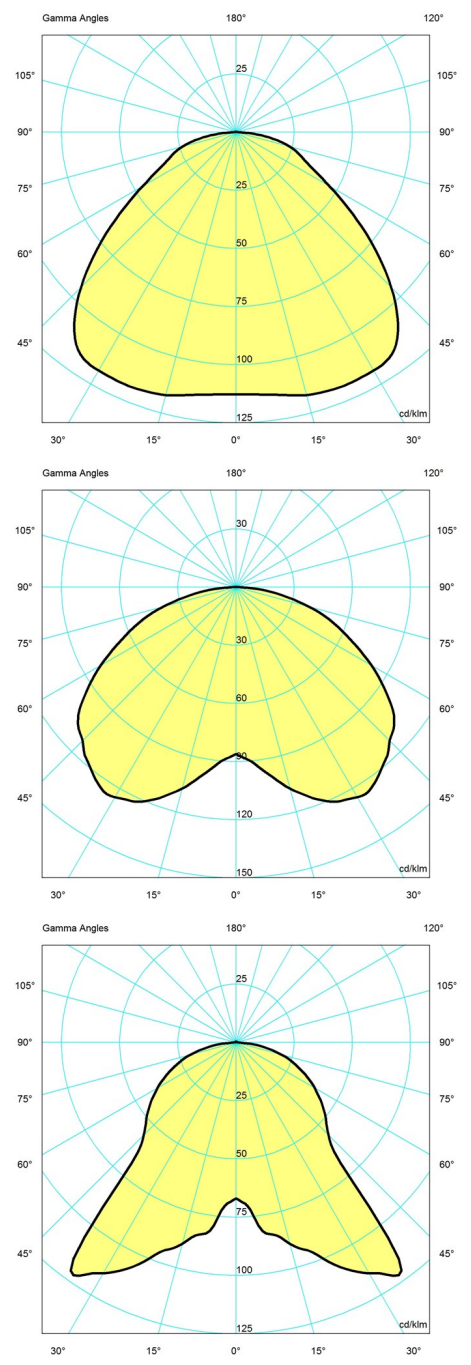

Light distribution diagrams

Cartesian

Isolux

Polar