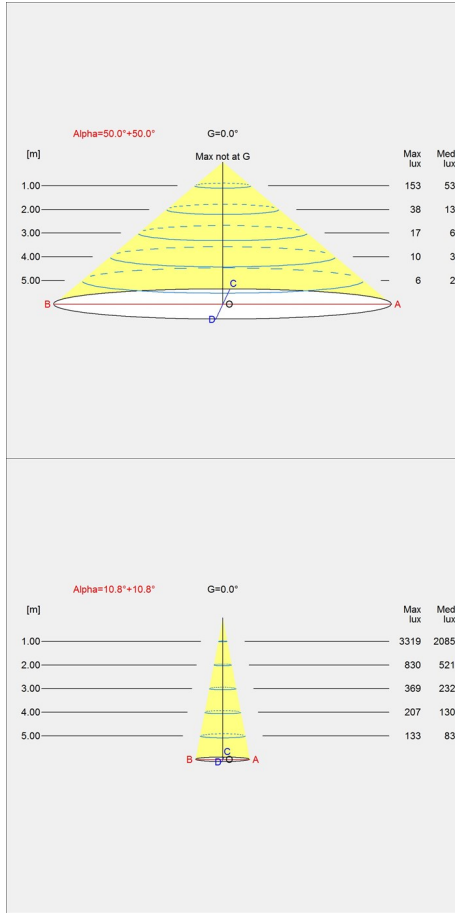

Cartesian

Isolux

Polar

Spare parts & accessories

Product	Variant number
Cirque Ø380 susp 60W E27	5741097487
Cirque Ø220 susp 40W E27	5741097490
Cirque Ø150 susp 25W E27	5741097500
Canopy White 2-part tophat ©	5749329034

Data specifications

Colour	Copper top	Length	220
Width	220	Height	295
Built-in Height	-	IP class	20
Class	II	Net Weight	1.6