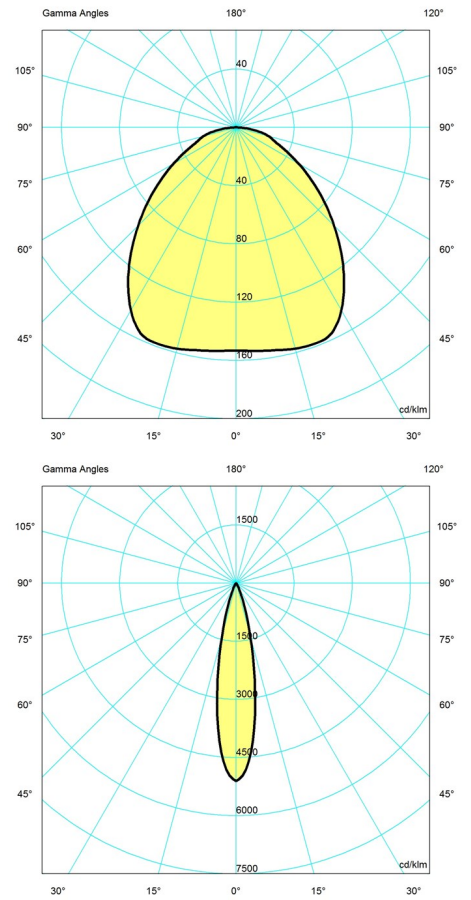

Polar

Spare parts & accessories

Product	Variant number
Cirque Ø380 susp 60W E27	5741097487
Cirque Ø220 susp 40W E27	5741097490
Cirque Ø150 susp 25W E27	5741097500
Canopy White 2-part tophat ©	5749329034

Data specifications

Colour	Copper top	Length	220
Width	220	Height	295
Built-in Height	-	IP class	20
Class	II	Net Weight	1.6