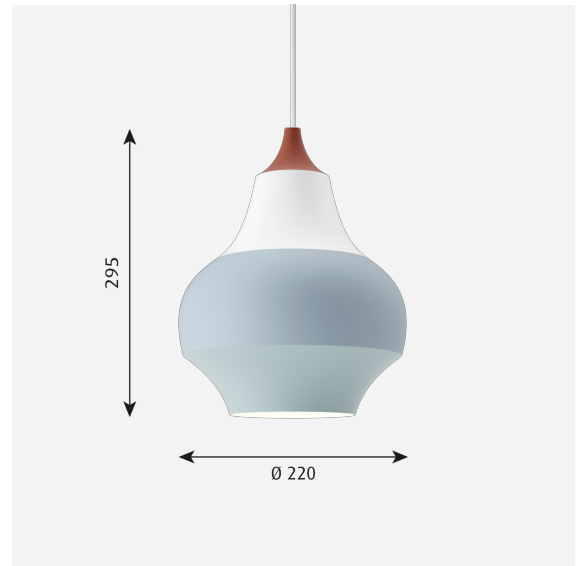

Product info

Mounting

Suspension type: Cable 2x0,75mm². Canopy: Yes. Length: 3m.

Finish

Grey top, Copper top, Red top, Yellow top, wet painted.

Materials

Shade: Drawn aluminium.

Sizes and weights

Width x Height x Length (mm) | 220 x 295 x 220 Max 1.6 kg | 380 x 478 x 380 Max 3.9 kg | 150 x 189 x 150 Max 1.1 kg

Class

Ingress protection IP20. Electric shock protection II wo. ground.

Light source

1x40W E27