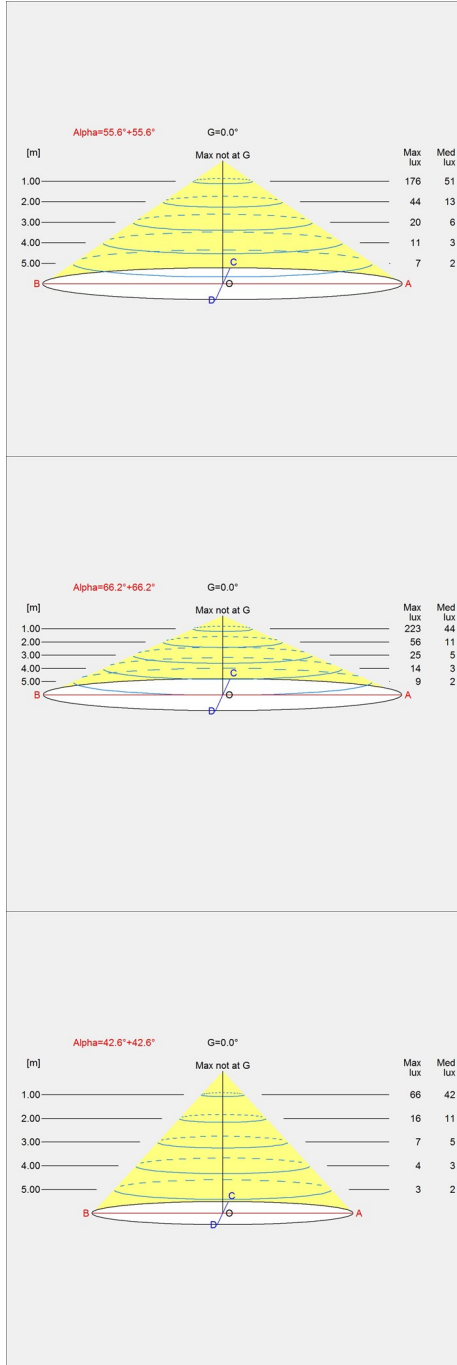

Light distribution diagrams

Cartesian