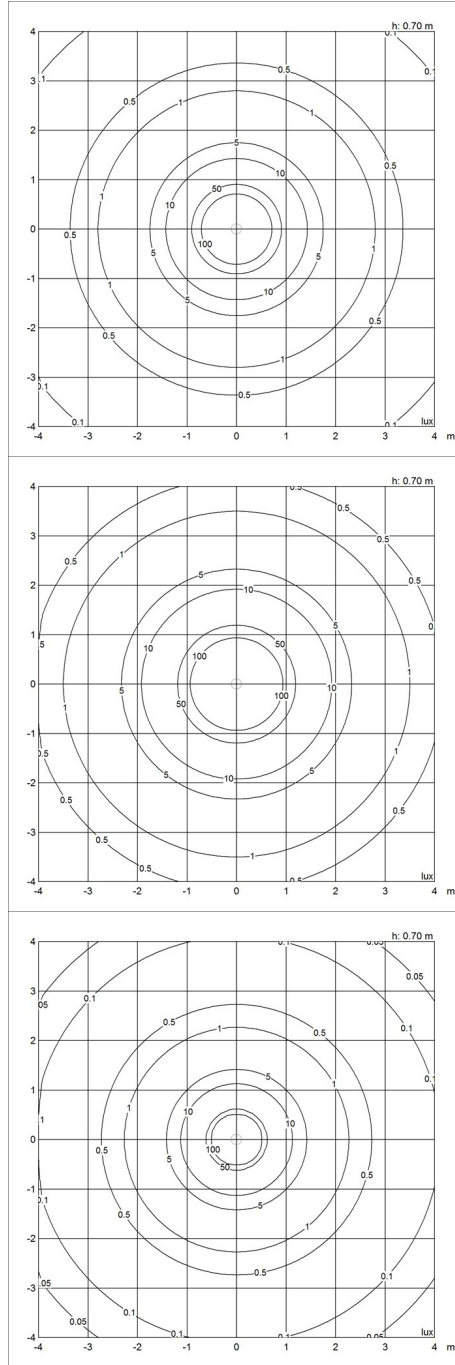

Light distribution diagrams

Cartesian

Isolux

Polar