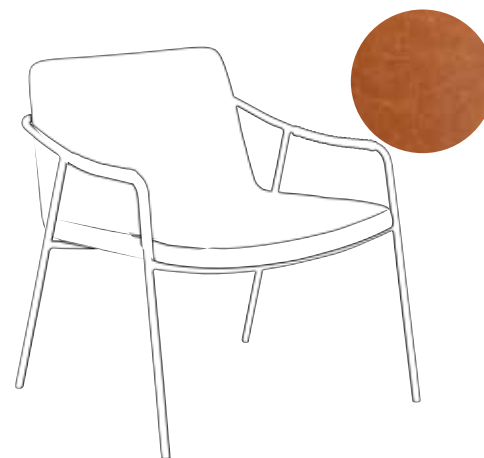

100205106

ARCH CHAIR
BY BYGEORGEN

BONE

400900530

Available in black stained ash veneer
and reclaimed elm.

400900540

BONE TABLE
BY SANNE PROTIN

BOTO CHAIR
BY BYGEORGEN

BOTO LOUNGE CHAIR

BY BYGEORGEN

700310300

Available in art. leather
with black powder coated metal legs.

700310301

Bar: 200310300
Counter: 300310300

Bar: 200310304
Counter: 300310304

Available in art. leather
with black powder coated metal legs.

Bar: 200310301
Counter: 300310301

BOTO BAR & COUNTER STOOL BY BYGEORGSSEN

CLOUD

100800240

100800230

100800250

100800255

100800265