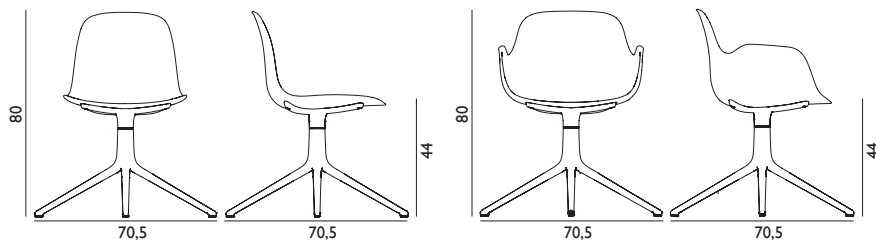

FORM SWIVEL 4 LEGS

FORM SWIVEL 4 LEGS

FURNITURE / ACCESSORIES / LIGHTING

DESIGNER / YEAR OF DESIGN	Simon Legald, 2016
MATERIAL	Shell: Plastic, Legs: Alu, White Alu or Black Alu
COLOURS	
CONSTRUCTION	Form is delivered assembled. The plastic type is Polypropylene (PP).
DIMENSIONS	Form Chair Swivel 4L / H: 80 x L: 70,5 x SH: 44 cm Form Armchair Swivel 4L / H: 80 x L: 70,5 x SH: 44 cm
MAINTENANCE	Clean with damp cloth.

FORM SWIVEL UPHOLSTERED 4 LEGS

FURNITURE / ACCESSORIES / LIGHTING

DESIGNER / YEAR OF DESIGN	Simon Legald, 2016
MATERIAL	Shell: Plastic, PU Foam, Textile: Gabriel/Fame, Gabriel/Fame Hybrid, Gabriel/Breeze Fusion, Kvadrat/Steelcut Trio, Kvadrat/Remix or Leather: Sørensen Leather/Ultra Leather. Legs: Alu
COLOURS	Shell: All colors in available textiles, Legs: Alu, White Alu or Black Alu
CONSTRUCTION	Form is delivered assembled.
DIMENSIONS	Form Chair Swivel 4L / H: 80 x L: 70,5 x SH: 44 cm Form Armchair Swivel 4L / H: 80 x L: 70,5 x SH: 44 cm
MAINTENANCE	Textile: Clean with textile or upholstery cleaner. Leather: Clean with a damp cloth. Use warm water with soap flakes. Frequent vacuuming with a soft fitting is recommended for both textile and leather to preserve color and appearance.