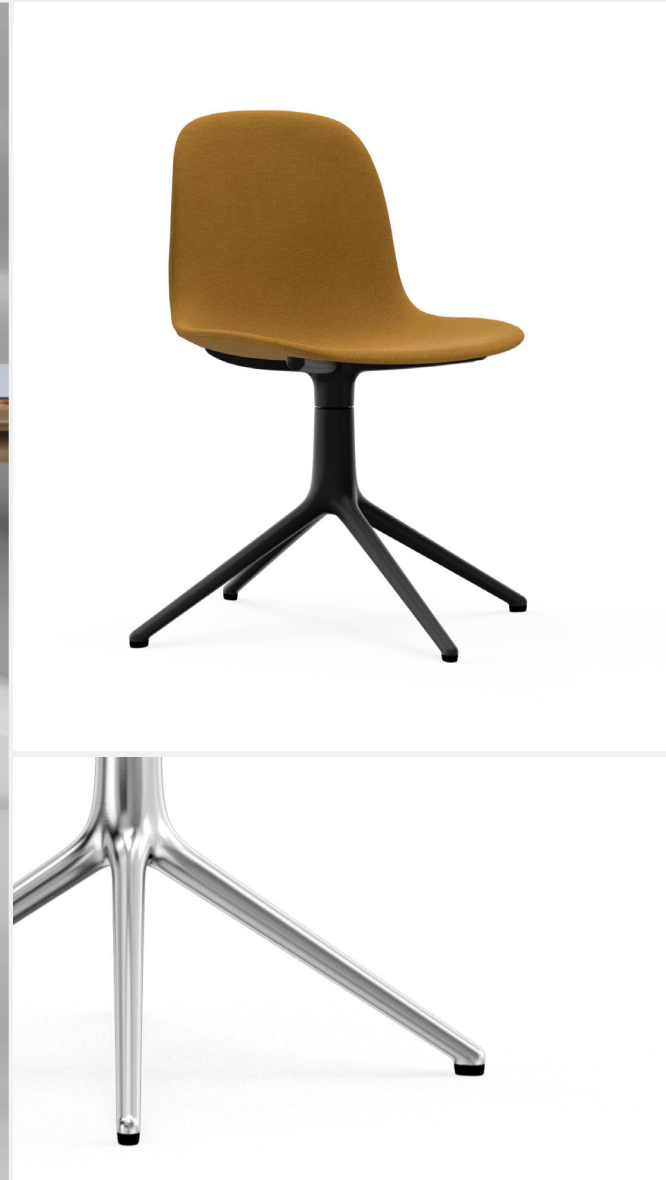

FORM SWIVEL 4 LEGS

FORM SWIVEL 4 LEGS

FURNITURE / ACCESSORIES / LIGHTING

DESIGNER / YEAR OF DESIGN	Simon Legald, 2016
MATERIAL	Shell: Plastic, Legs: Alu, White Alu or Black Alu
COLOURS	
CONSTRUCTION	Form is delivered assembled. The plastic type is Polypropylene (PP).
DIMENSIONS	Form Chair Swivel 4L / H: 80 x L: 70,5 x SH: 44 cm Form Armchair Swivel 4L / H: 80 x L: 70,5 x SH: 44 cm
MAINTENANCE	Clean with damp cloth.

FORM SWIVEL UPHOLSTERED 4 LEGS

FURNITURE / ACCESSORIES / LIGHTING

DESIGNER / YEAR OF DESIGN	Simon Legald, 2016
MATERIAL	Shell: Plastic, PU Foam, Textile: Gabriel/Fame, Gabriel/Fame Hybrid, Gabriel/Breeze Fusion, Kvadrat/Steelcut Trio, Kvadrat/Remix or Leather: Sørensen Leather/Ultra Leather. Legs: Alu
COLOURS	Shell: All colors in available textiles, Legs: Alu, White Alu or Black Alu
CONSTRUCTION	Form is delivered assembled.
DIMENSIONS	Form Chair Swivel 4L / H: 80 x L: 70,5 x SH: 44 cm Form Armchair Swivel 4L / H: 80 x L: 70,5 x SH: 44 cm
MAINTENANCE	Textile: Clean with textile or upholstery cleaner. Leather: Clean with a damp cloth. Use warm water with soap flakes. Frequent vacuuming with a soft fitting is recommended for both textile and leather to preserve color and appearance.