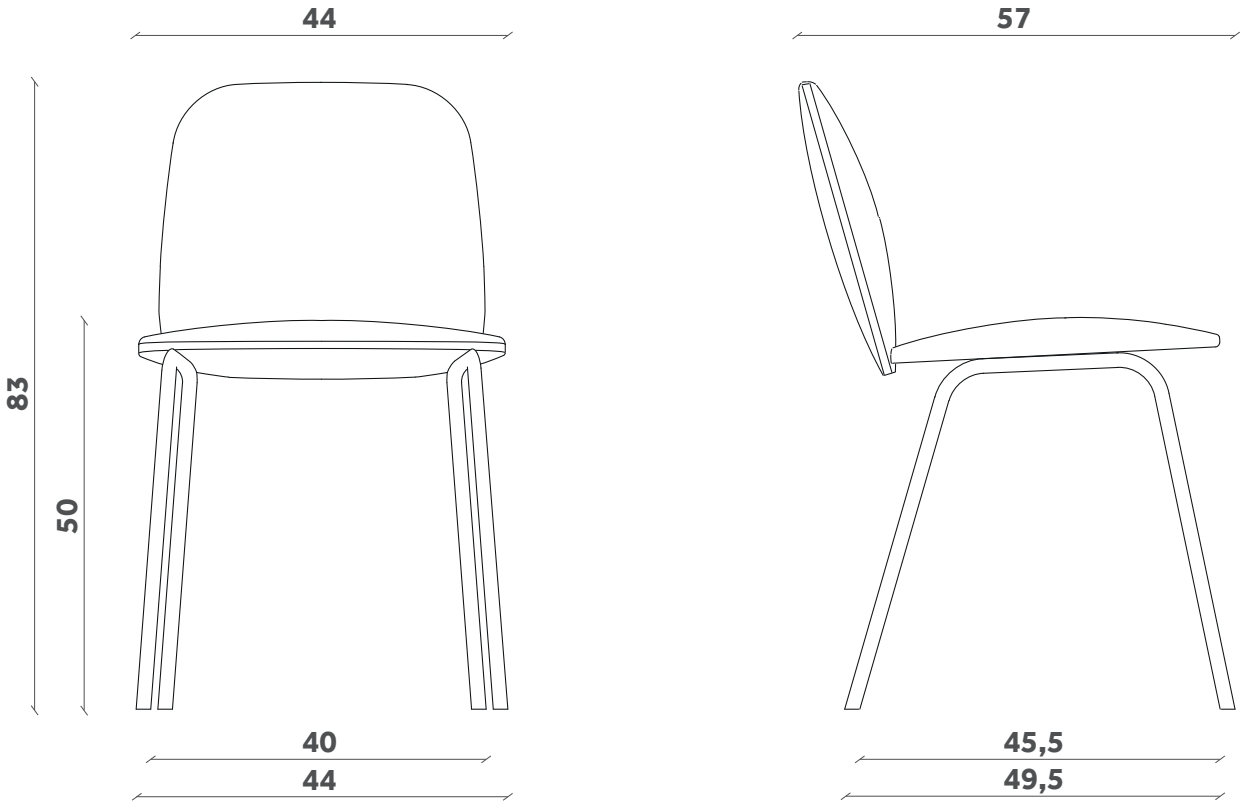

LEDA

Sedia/Chair

Design Francesco Beghetto

SD 22

LEDA

Sedia/Chair

Design Francesco Beghetto

SD 22

FINITURE / FINISHES

Base Base

Metallo / Metal

Black
Ral: 9005

White
Ral: 9016

Seduta Seat

Tessuto cliente
min. 2 sedute
h1,40x1,2ml

Customer own fabric
min. 2 seats
h1,40x1,2lm