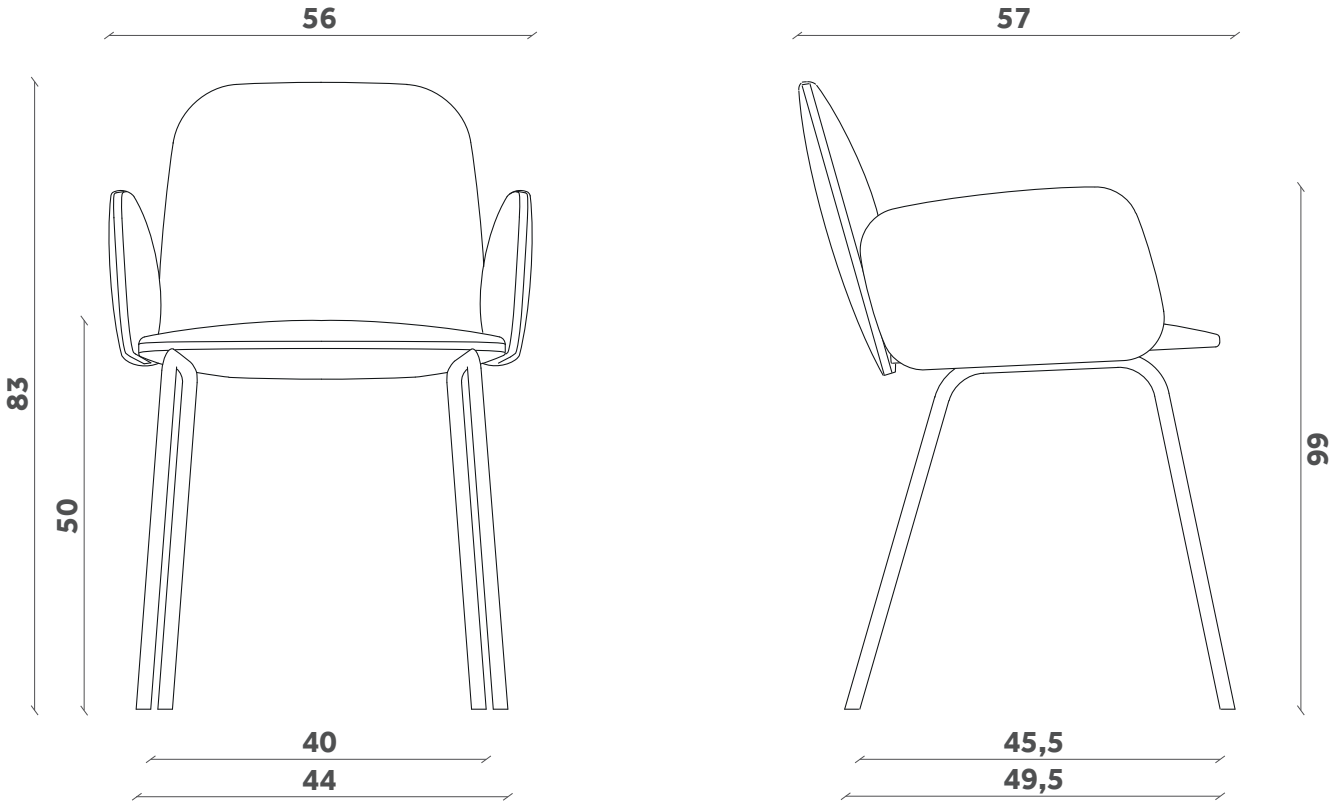

LEDA

Sedia/Chair

Design Francesco Beghetto

SD 22

LEDA

Sedia/Chair

Design Francesco Beghetto

SD 22

FINITURE / FINISHES

Base Base

Metallo / Metal

Black
Ral: 9005

White
Ral: 9016

Seduta Seat

Tessuto cliente
min. 2 sedute
h1,40x1,2ml

Customer own fabric
min. 2 seats
h1,40x1,2lm