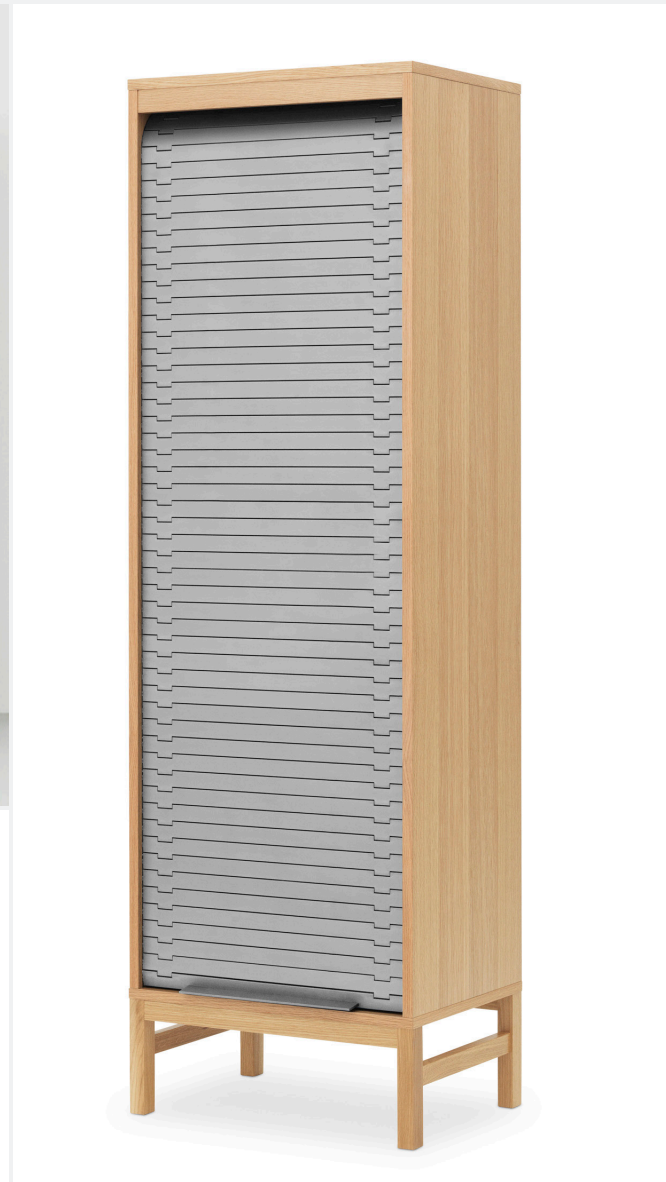

JALOUSI

JALOUSI

FURNITURE / LIGHTING / ACCESSORIES

DESIGNER / YEAR OF DESIGN

Simon Legald, 2016

MATERIAL

MDF, Oak Veneer, Plastic

COLOURS

CONSTRUCTION

Jalousi is constructed of MDF and veneered with lacquered oak.
The front doors are made of plastic.

DIMENSIONS

Jalousi Sideboard / L: 161 x D: 40 x H: 75 cm
Jalousi Cabinet Low / L: 55 x D: 40 x H: 101,5 cm
Jalousi Cabinet High / L: 55 x D: 40 x H: 180 cm