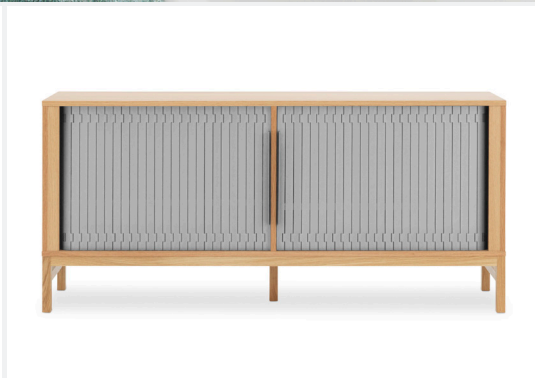

JALOUSI

JALOUSI

FURNITURE / LIGHTING / ACCESSORIES

DESIGNER / YEAR OF DESIGN

Simon Legald, 2016

MATERIAL

MDF, Oak Veneer, Plastic

COLOURS

CONSTRUCTION

Jalousi is constructed of MDF and veneered with lacquered oak.
The front doors are made of plastic.

DIMENSIONS

Jalousi Sideboard / L: 161 x D: 40 x H: 75 cm
Jalousi Cabinet Low / L: 55 x D: 40 x H: 101,5 cm
Jalousi Cabinet High / L: 55 x D: 40 x H: 180 cm