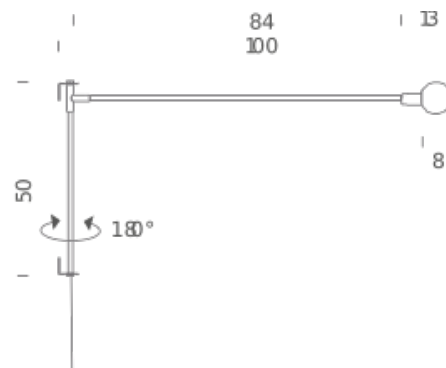

MINI POTENCE PIVOTANTE

Charlotte Perriand

Embossed wall lamp inspired by the boom of sailboats. In aluminum and metal painted matt black, also available in the MINI version with reduced dimensions.

The original version is equipped with the E27 Globo bulb, while the MINI version is available with a G9 socket and an opal sandblasted glass diffuser. The arm fixed to the wall rotates on the horizontal axis, describing an angle of almost 180°.

Power cord supplied with plug and dimmer.

HALO/LED

LAMPING

Source	halopin G9 QT-14
Total power	4W
Emission	diffused
Switching	dimmable
Tension	230V
Color temperature	2700K
Luminous flux	400lm
Materials	aluminium
Notes	switch on cable, LED dimmable bulb included, max power allowed 25W HALO bulb, cover for direct wall electrical installation (no plug), dimmable (only with direct wall electrical installation), cable length 2,5m
Net lamp weight	1 kg

Codes

POM HNW 31

Structure

black

PACKAGE

Package 01

Dimension: 101x20x12 cm / Gross weight: 2 kg

wall electrical
installation
cover