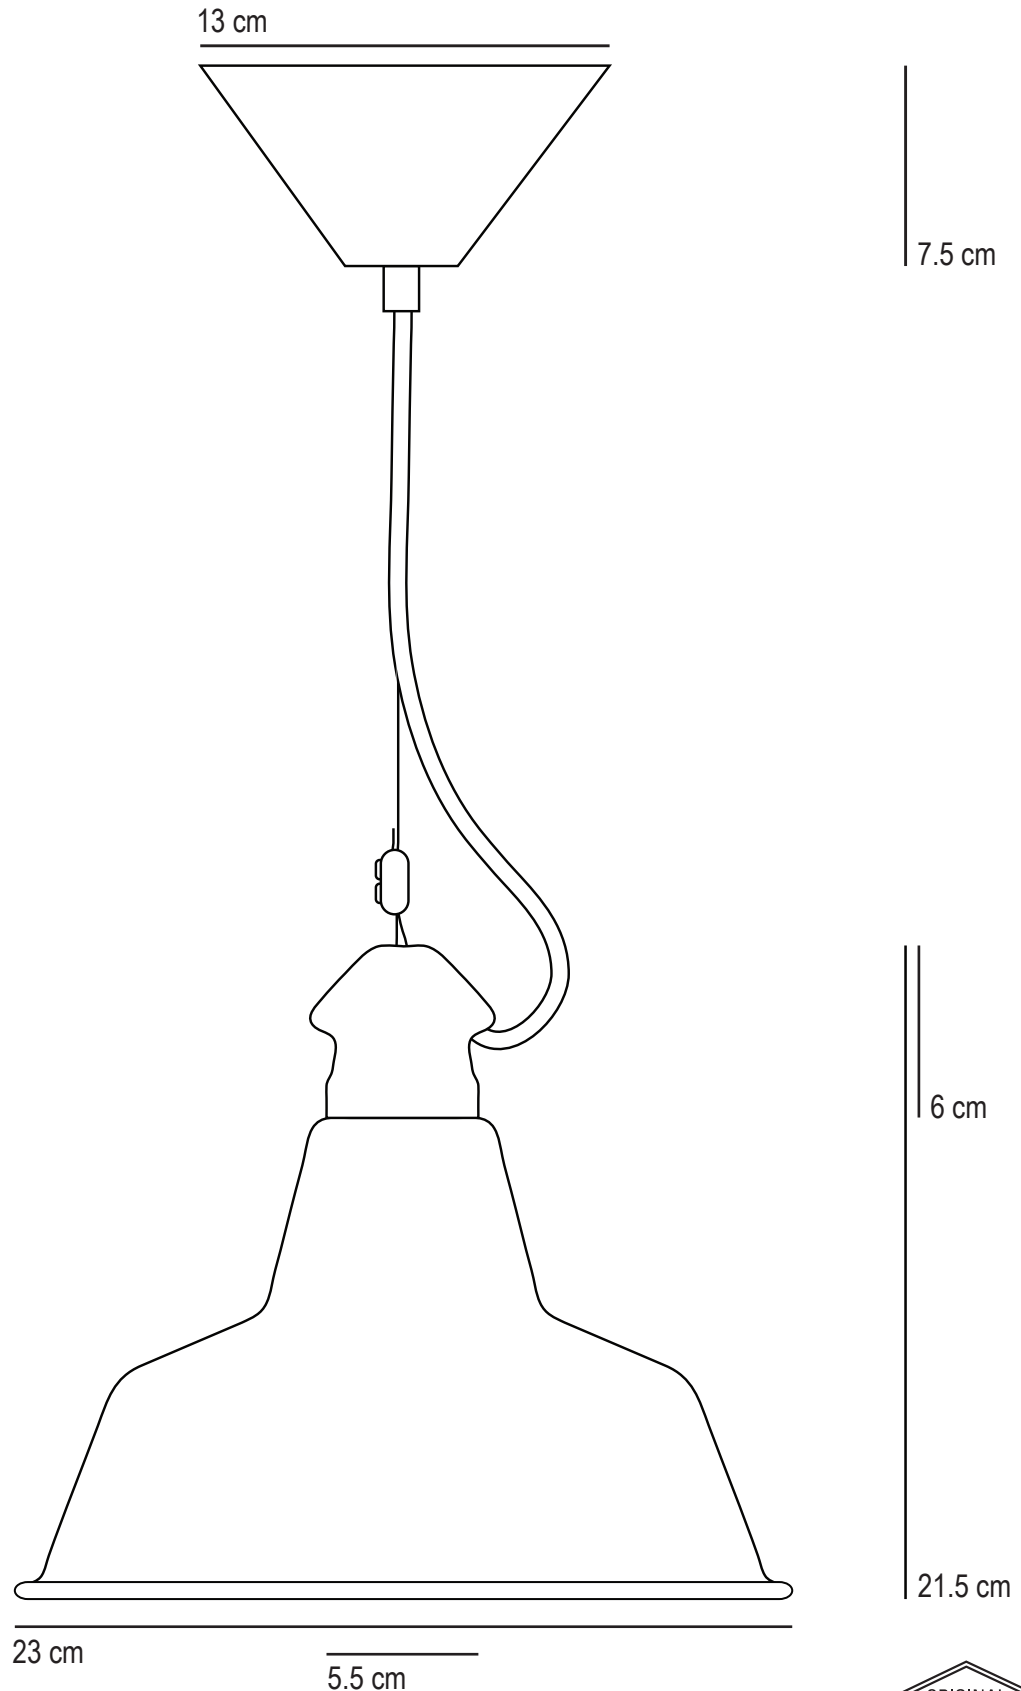

Quay Pendant Small

SPECIFICATION	Product Code	Bulb Cap	Max Wattage	Bulb Type
Quay Pendant Small	FP 467	E 27	60	GLS
Available Finish	Natural aluminium or racing green.			

This product is available for specific markets. CFL compatible.
Cable length 150cm, bespoke cable lengths are available on request.