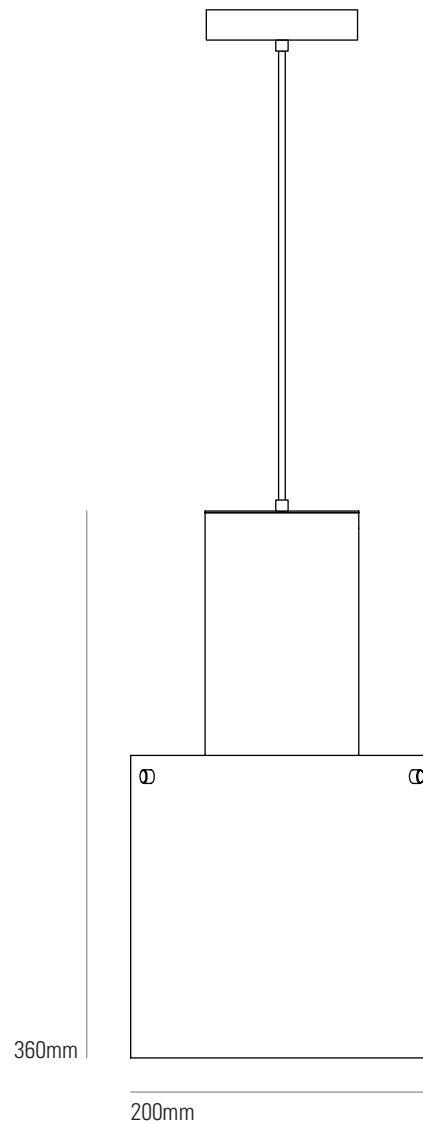

WALTER PENDANT

SPECIFICATION	Finish	Product Code	Bulb Cap	Max Wattage	Bulb Type
Walter pendant Size 1	Opal glass / copper base	FP 585CO/OP	E 27	60	GLS
Walter pendant Size 1	Anthracite glass / copper base	FP 585CO/AN	E 27	60	GLS
Walter pendant Size 2	Opal glass / copper base	FP 586CO/OP	E 27	60	GLS
Walter pendant Size 2	Anthracite glass / copper base	FP 586CO/AN	E 27	60	GLS
Walter pendant Size 1	Opal glass / brass base	FP 585BR/OP	E 27	60	GLS
Walter pendant Size 1	Anthracite glass / brass base	FP 585BR/AN	E 27	60	GLS
Walter pendant Size 2	Opal glass / brass base	FP 586BR/OP	E 27	60	GLS
Walter pendant Size 2	Anthracite glass / brass base	FP 586BR/AN	E 27	60	GLS

SIZE 1

SIZE 2

This product is available for specific markets. CFL compatible.
Cable length 150cm, bespoke cable lengths are available on request.