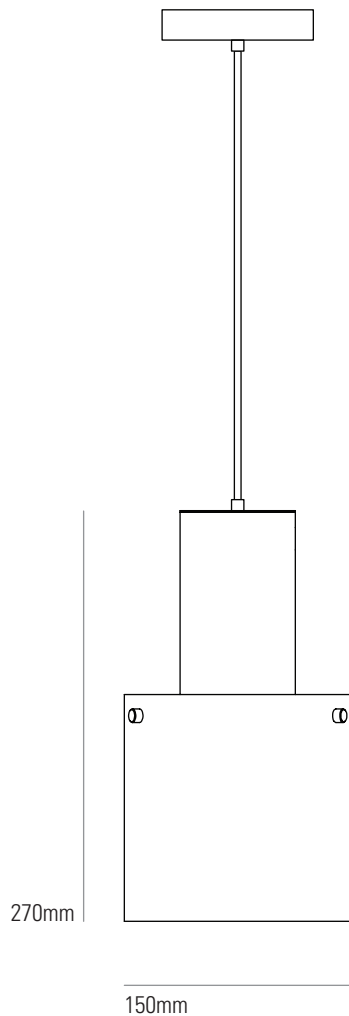

WALTER PENDANT

SPECIFICATION	Finish	Product Code	Bulb Cap	Max Wattage	Bulb Type
Walter pendant Size 1	Opal glass / copper base	FP 585CO/OP	E 27	60	GLS
Walter pendant Size 1	Anthracite glass / copper base	FP 585CO/AN	E 27	60	GLS
Walter pendant Size 2	Opal glass / copper base	FP 586CO/OP	E 27	60	GLS
Walter pendant Size 2	Anthracite glass / copper base	FP 586CO/AN	E 27	60	GLS
Walter pendant Size 1	Opal glass / brass base	FP 585BR/OP	E 27	60	GLS
Walter pendant Size 1	Anthracite glass / brass base	FP 585BR/AN	E 27	60	GLS
Walter pendant Size 2	Opal glass / brass base	FP 586BR/OP	E 27	60	GLS
Walter pendant Size 2	Anthracite glass / brass base	FP 586BR/AN	E 27	60	GLS

SIZE 1

SIZE 2

This product is available for specific markets. CFL compatible.
Cable length 150cm, bespoke cable lengths are available on request.