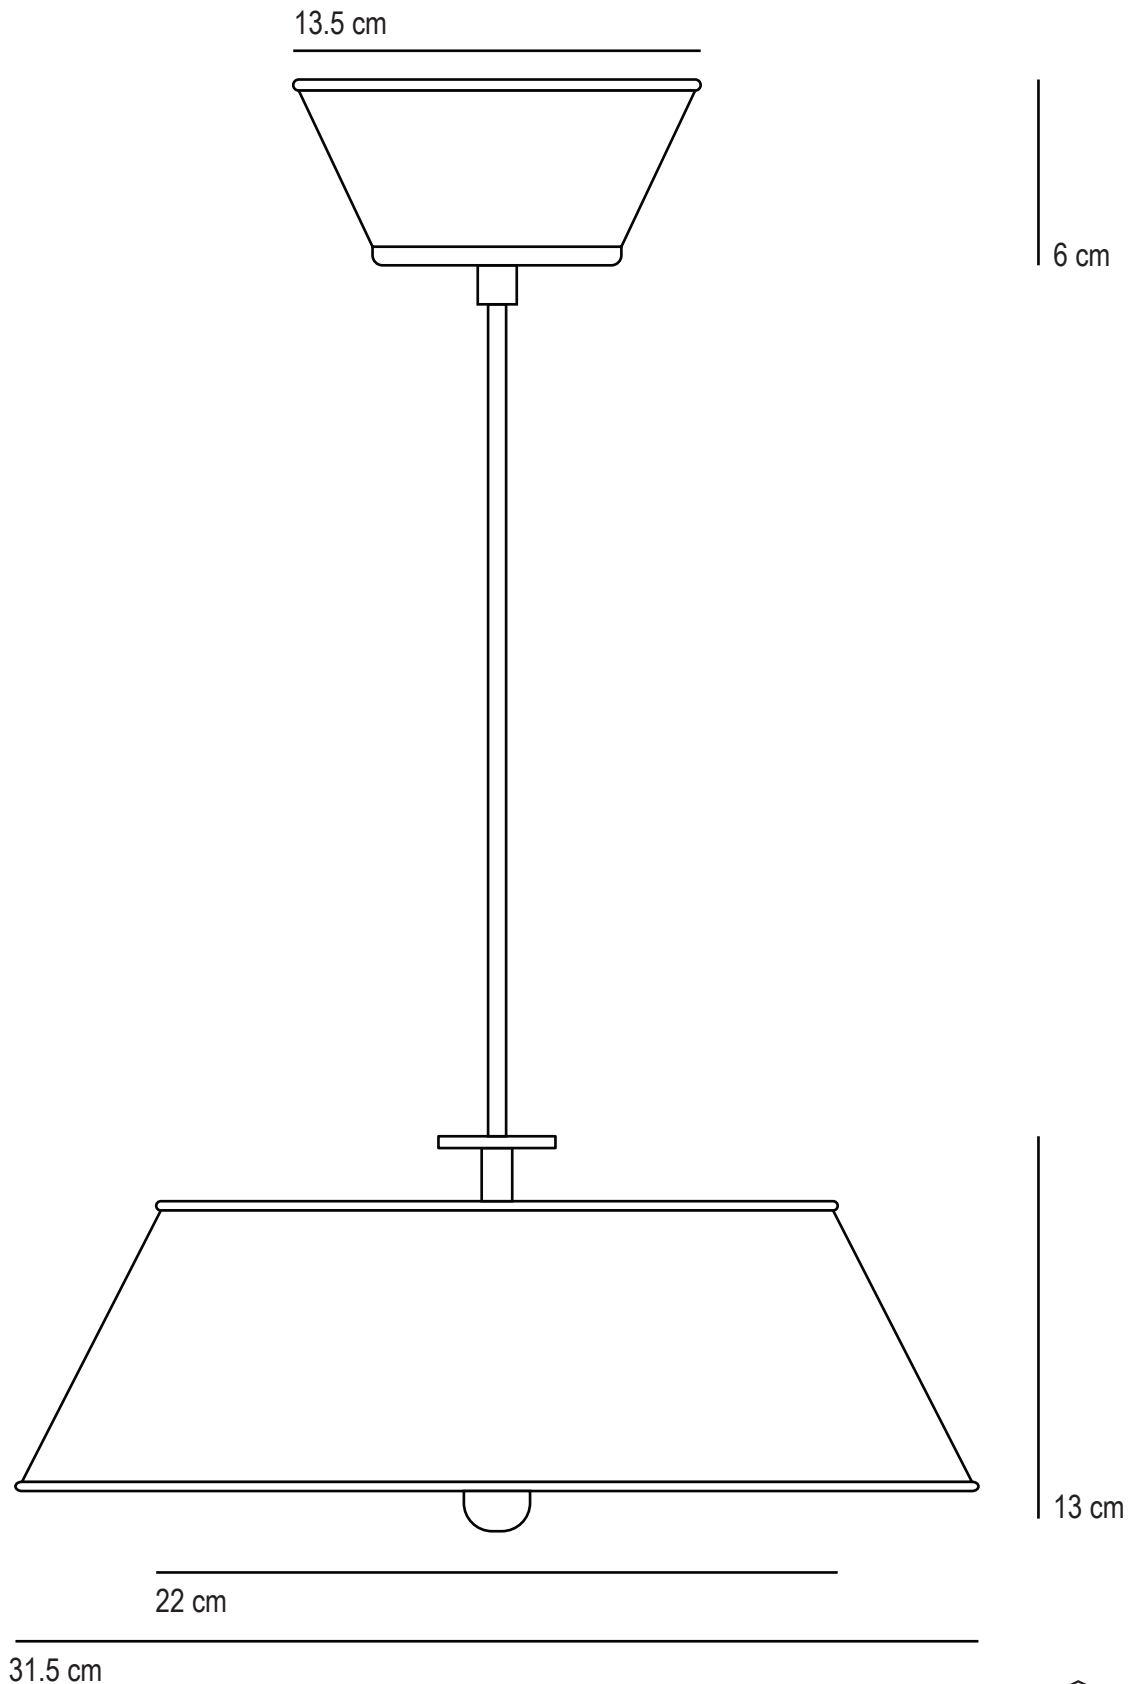

Victor Pendant

SPECIFICATION	Product Code	Bulb Cap	Max Wattage	Bulb Type
Victor Pendant	FP 409	E 27	2 x 40	GLS
Available Finish	Black, cream or red.			

This product is available for specific markets. CFL compatible.
Cable length 150cm, bespoke cable lengths are available on request.