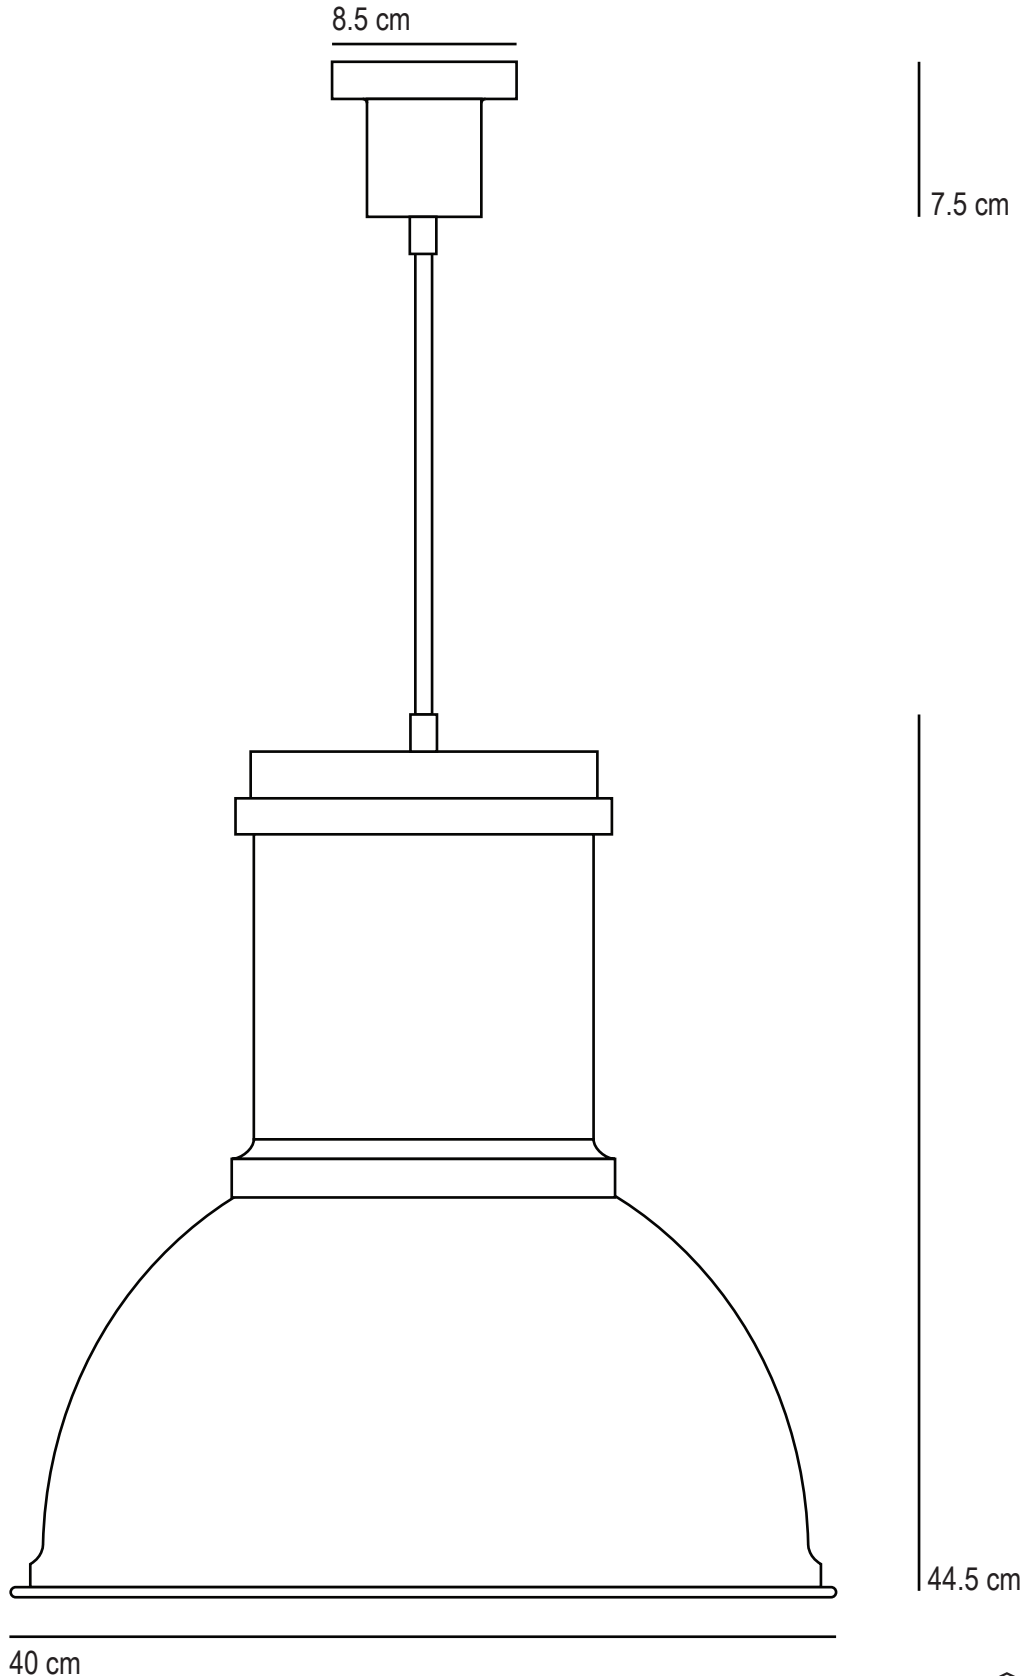

Time Pendant Size 3

SPECIFICATION	Product Code	Bulb Cap	Max Wattage	Bulb Type
Time Pendant Size 3	FP 359	E 27	150	GLS
Available Finish	Polished Aluminium.			

This product is available for specific markets. CFL compatible.
Cable length 150cm, bespoke cable lengths are available on request.