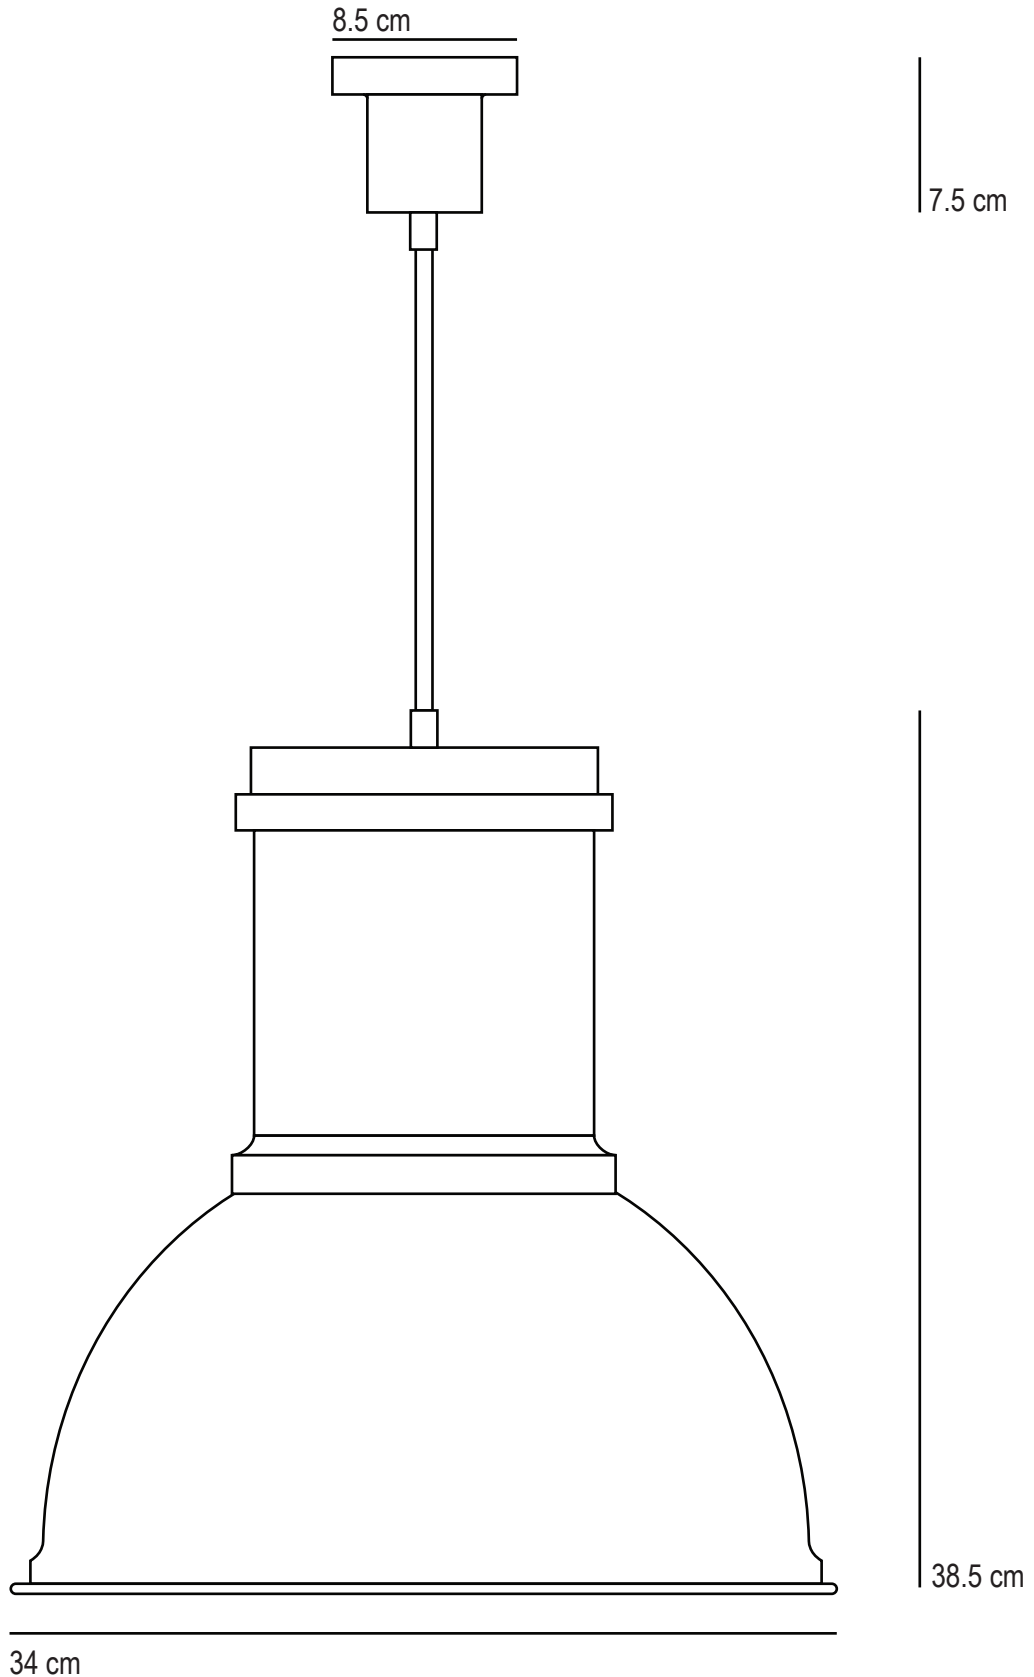

Time Pendant Size 2

SPECIFICATION	Product Code	Bulb Cap	Max Wattage	Bulb Type
Time Pendant Size 2	FP 358	E 27	100	GLS
Available Finish	Polished Aluminium.			

This product is available for specific markets. CFL compatible.
Cable length 150cm, bespoke cable lengths are available on request.