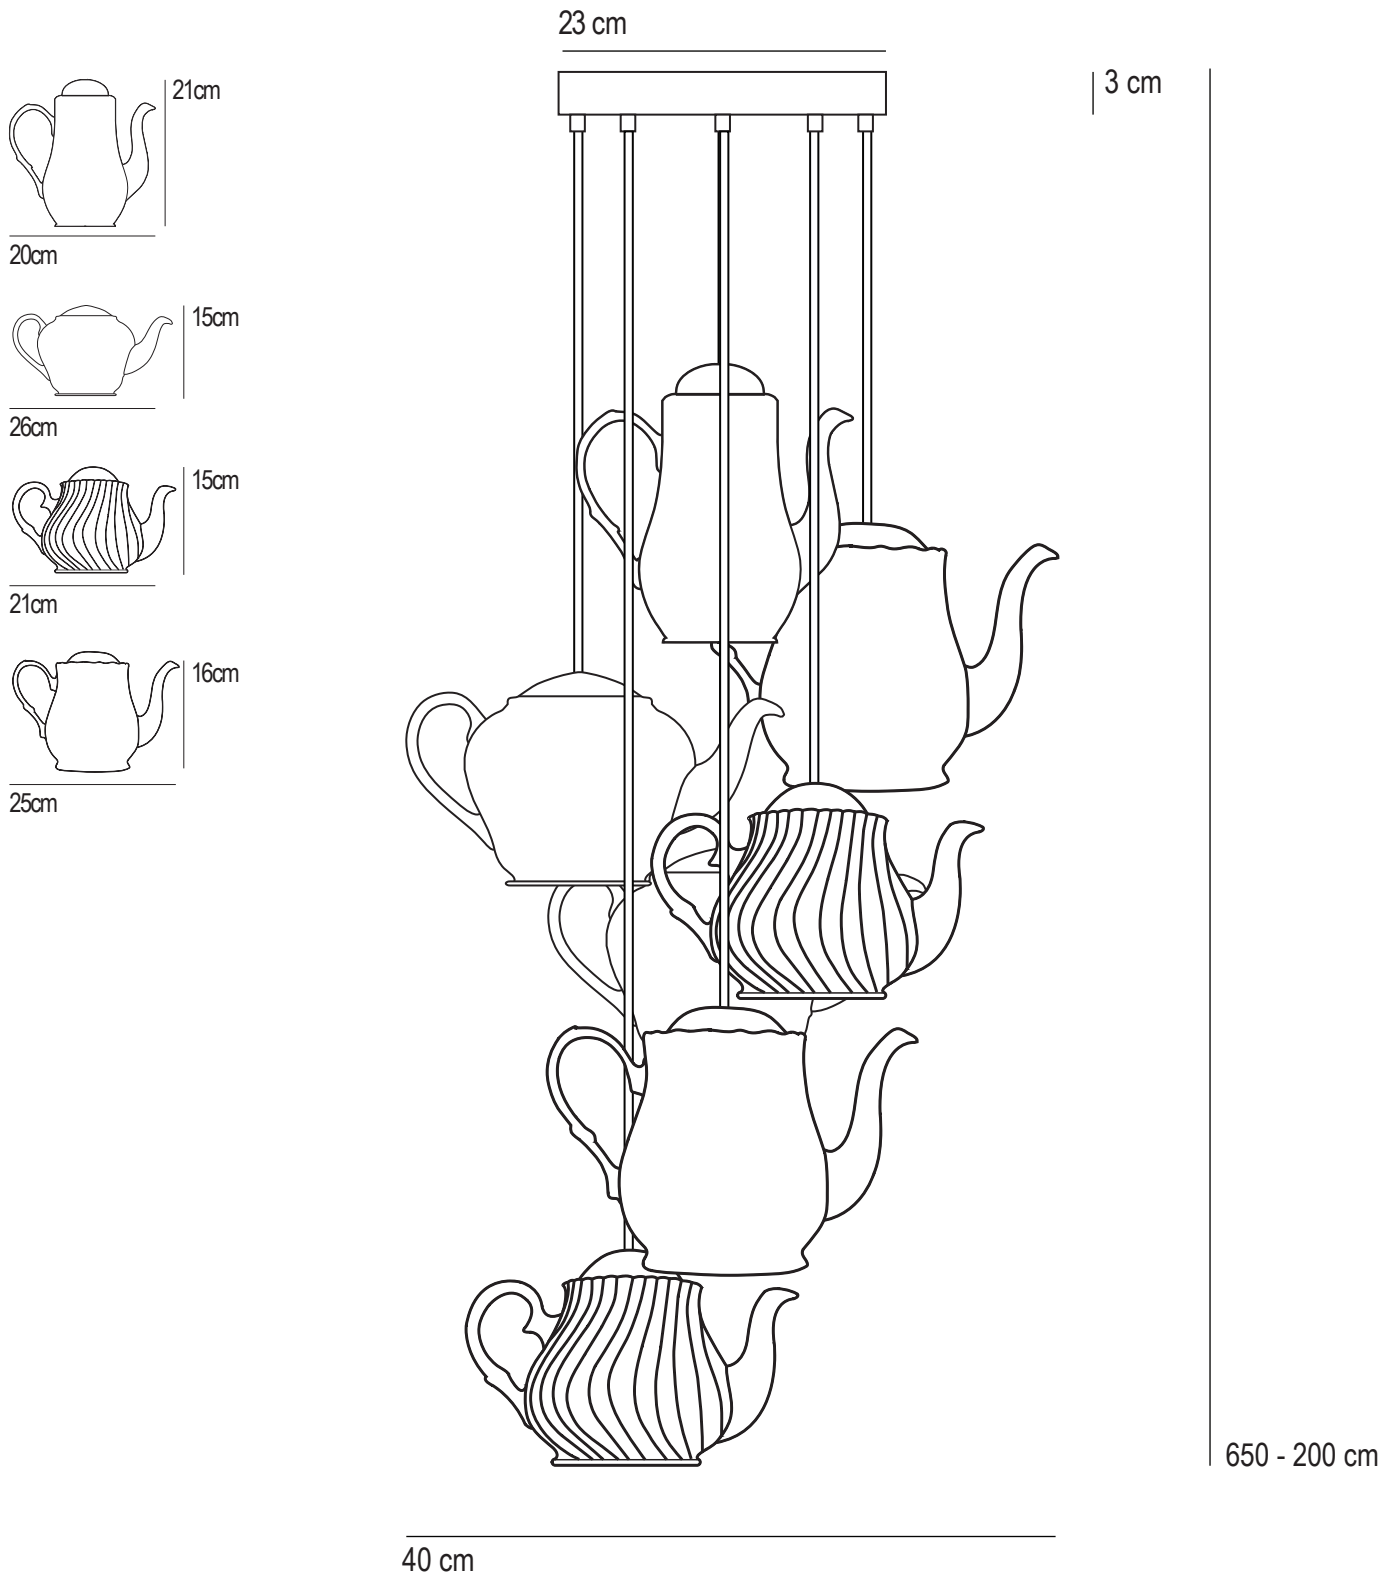

Teapot Grouping

SPECIFICATION	Product Code	Bulb Cap	Max Wattage	Bulb Type
Teapot Grouping	FP 510	E27	11	CFL
Available Finish	Bone china			

Use low energy CFL lamps only.
 This product is available for specific markets.
 Cable length 200cm per teapot.
 Grouping arranged on site- drop can be varied by cutting flex to desired length.