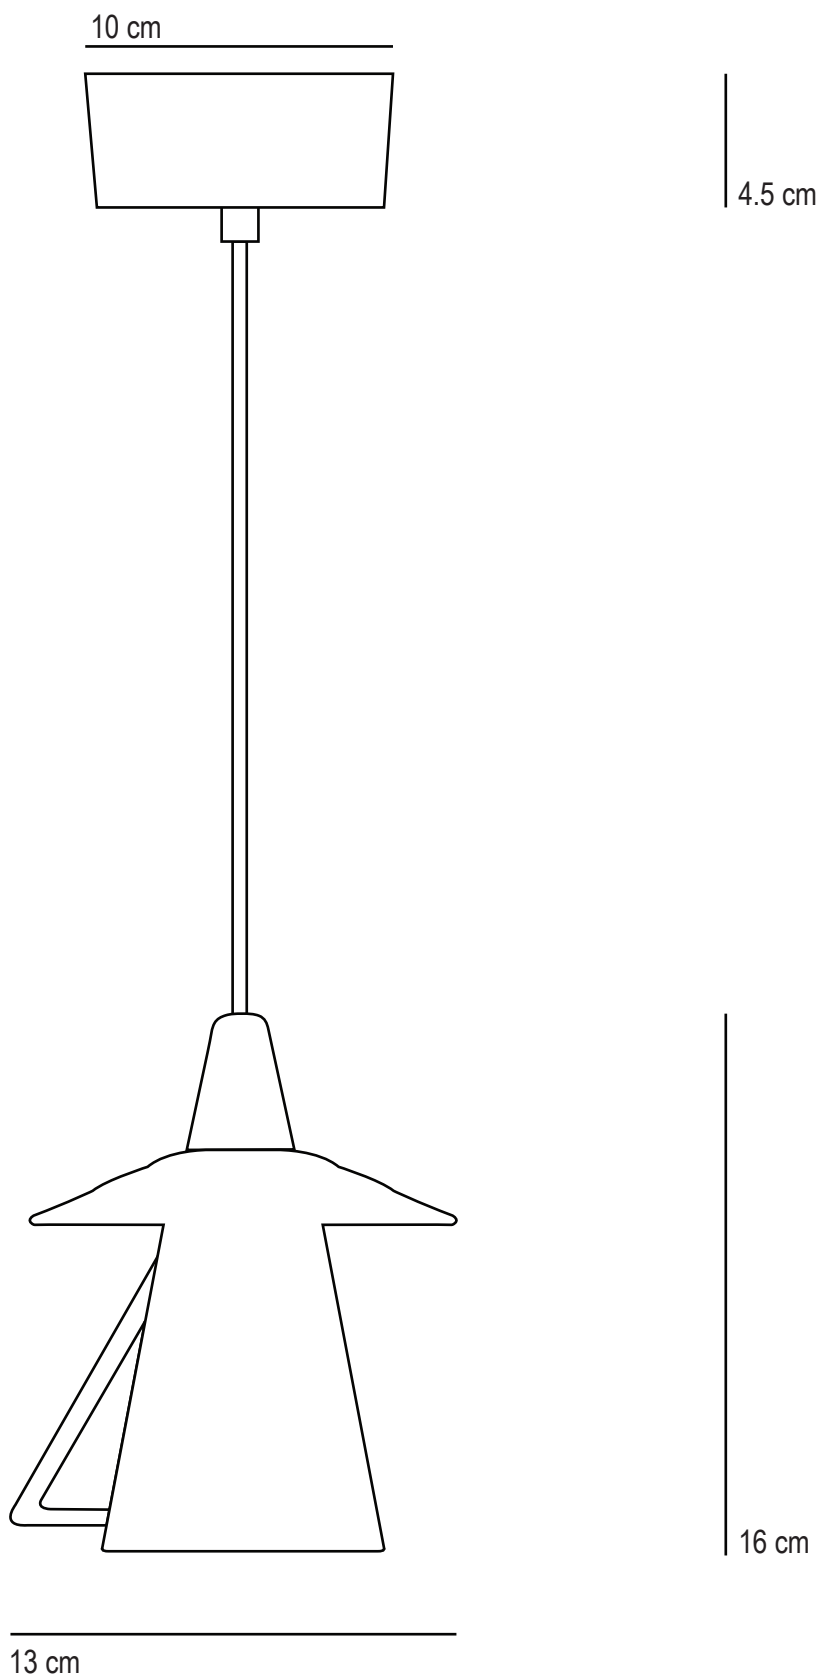

Teacup Pendant

SPECIFICATION	Product Code	Bulb Cap	Max Wattage	Bulb Type
Teacup Pendant	FP 167	E 14	11	CFL
Available Finish	Natural bone china.			

This product is available for specific markets. CFL compatible.
Cable length 150cm, bespoke cable lengths are available on request.