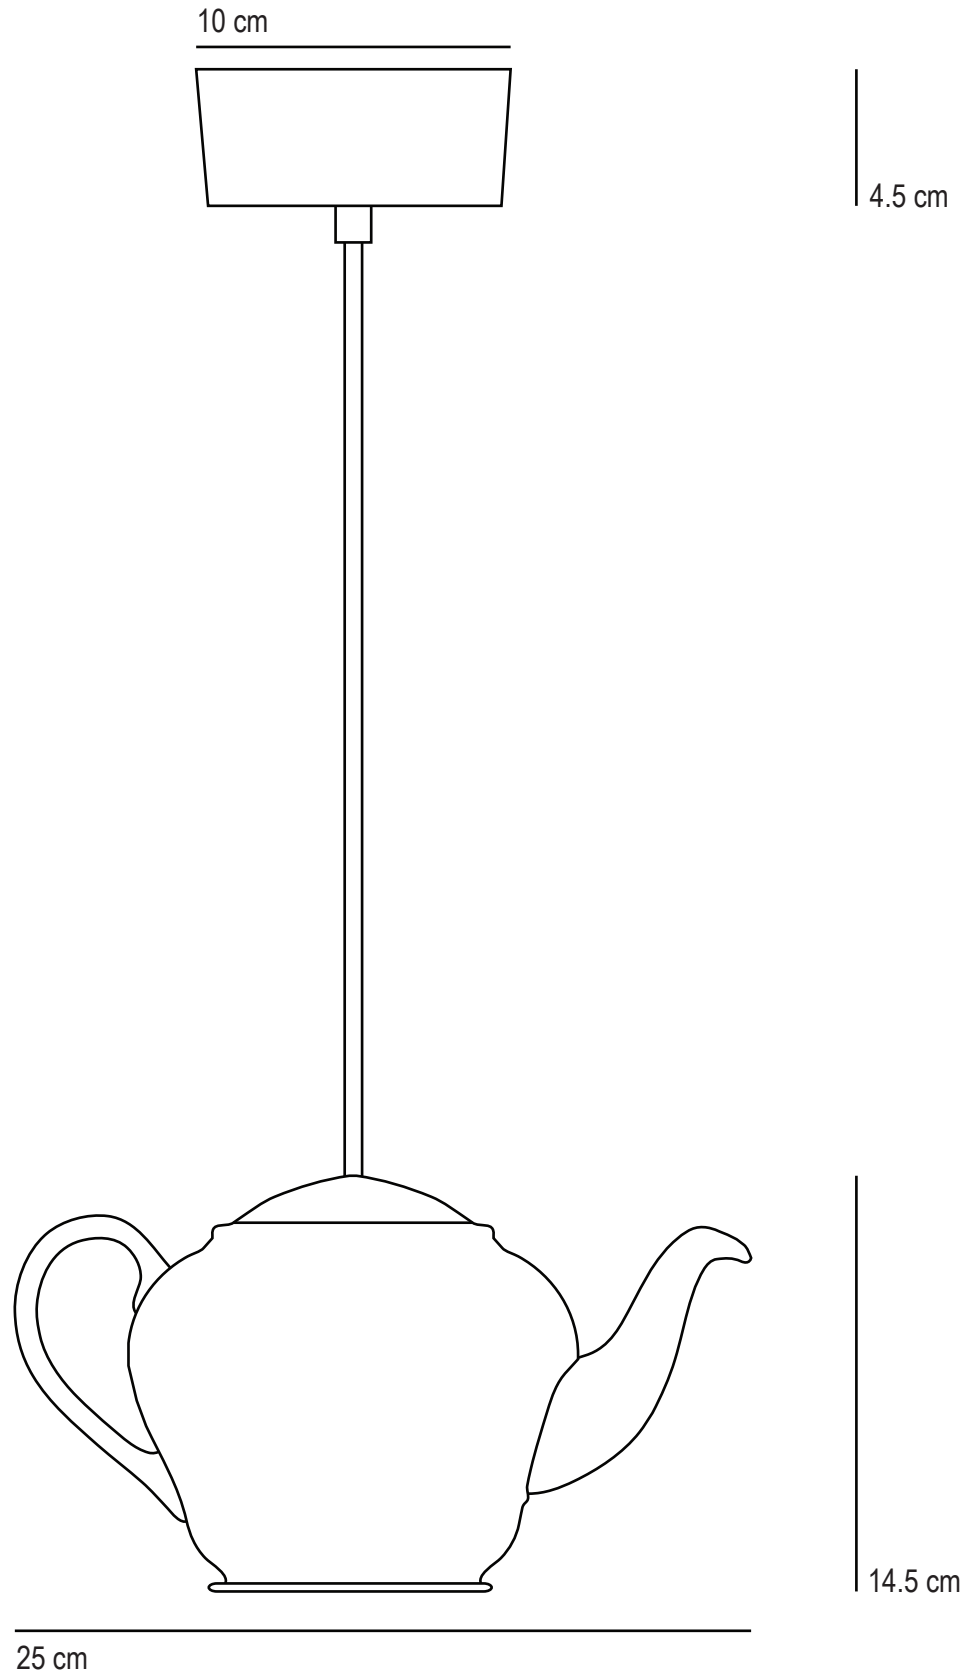

# Teapot 3 Pendant

SPECIFICATION	Product Code	Bulb Cap	Max Wattage	Bulb Type
Teapot 3 Pendant	FP 464W	E 27	11	Ball CFL
Available Finish	Natural bone china.			

This product is available for specific markets. CFL compatible.  
Cable length 150cm, bespoke cable lengths are available on request.