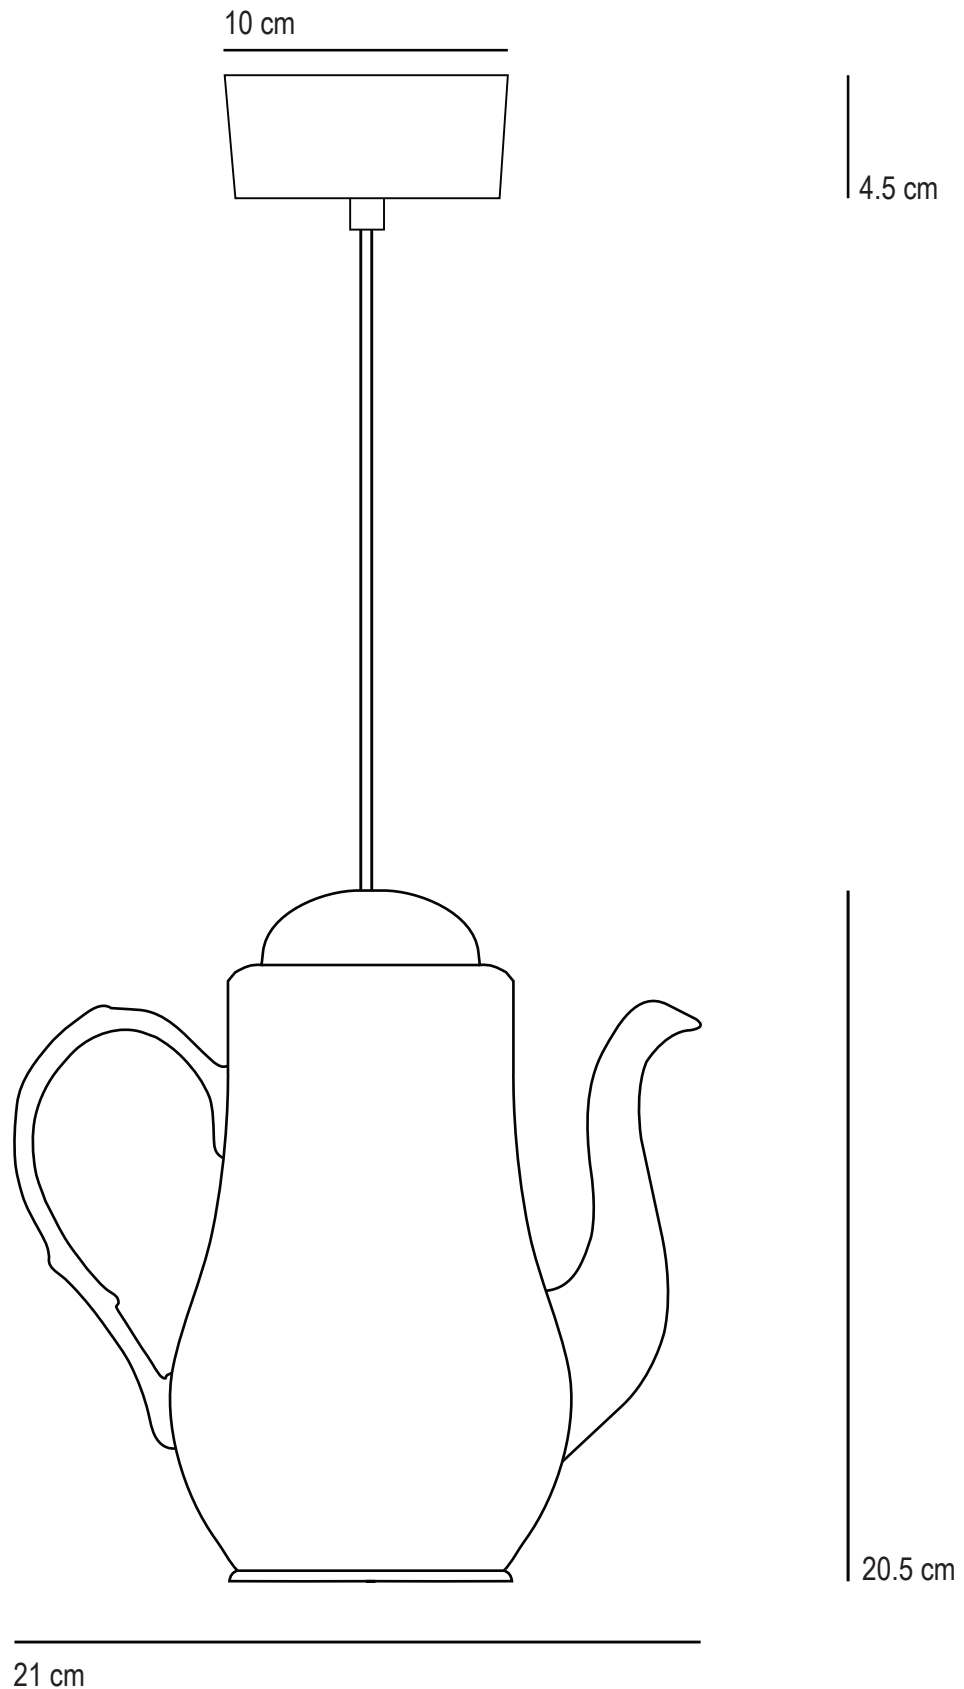

Teapot 1 Pendant

SPECIFICATION	Product Code	Bulb Cap	Max Wattage	Bulb Type
Teapot 1 Pendant	FP 463W	E 27	11	CFL
Available Finish	Natural bone china.			

This product is available for specific markets. CFL compatible.
Cable length 150cm, bespoke cable lengths are available on request.