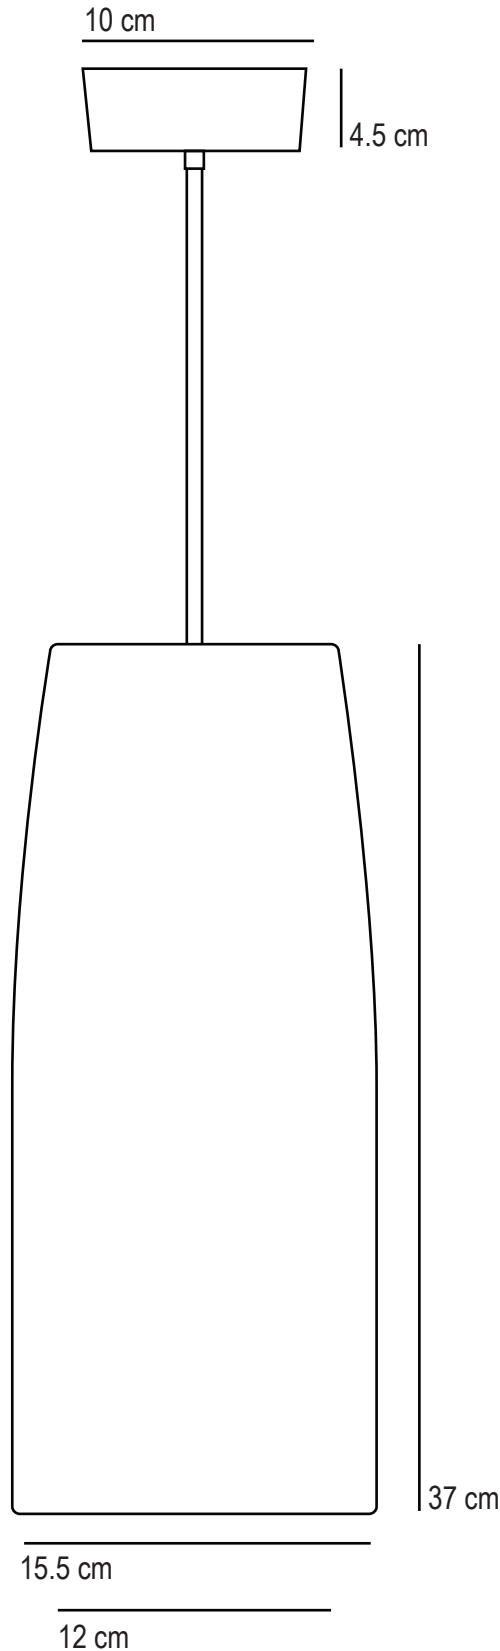

Large Square Pendant

SPECIFICATION	Product Code	Bulb Cap	Max Wattage	Bulb Type
Large Square Pendant	FP 489	E27	60	GLS
Available Finish	Natural bone china			

This product is available for specific markets. CFL compatible.
Cable length 150cm, bespoke cable lengths are available on request.