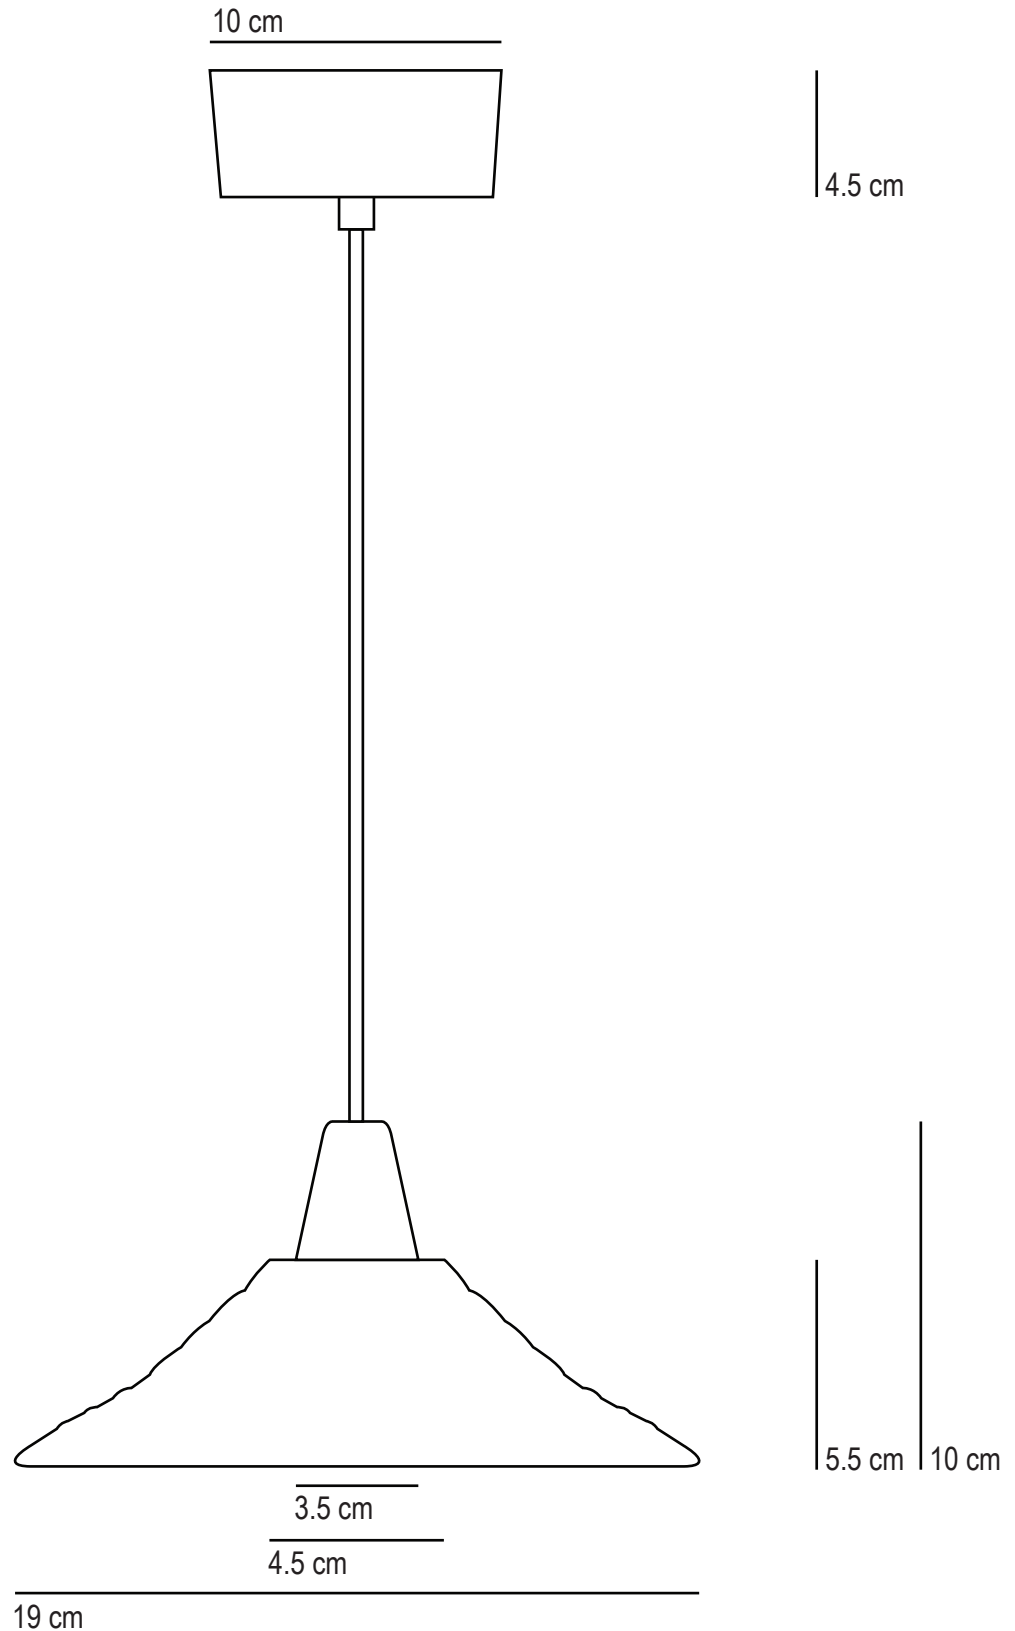

Skio Pendant

SPECIFICATION	Product Code	Bulb Cap	Max Wattage	Bulb Type
Skio Pendant	FP 312	E 14	40	Candle
Available Finish	Natural bone china.			

This product is available for specific markets. CFL compatible.
Cable length 150cm, bespoke cable lengths are available on request.