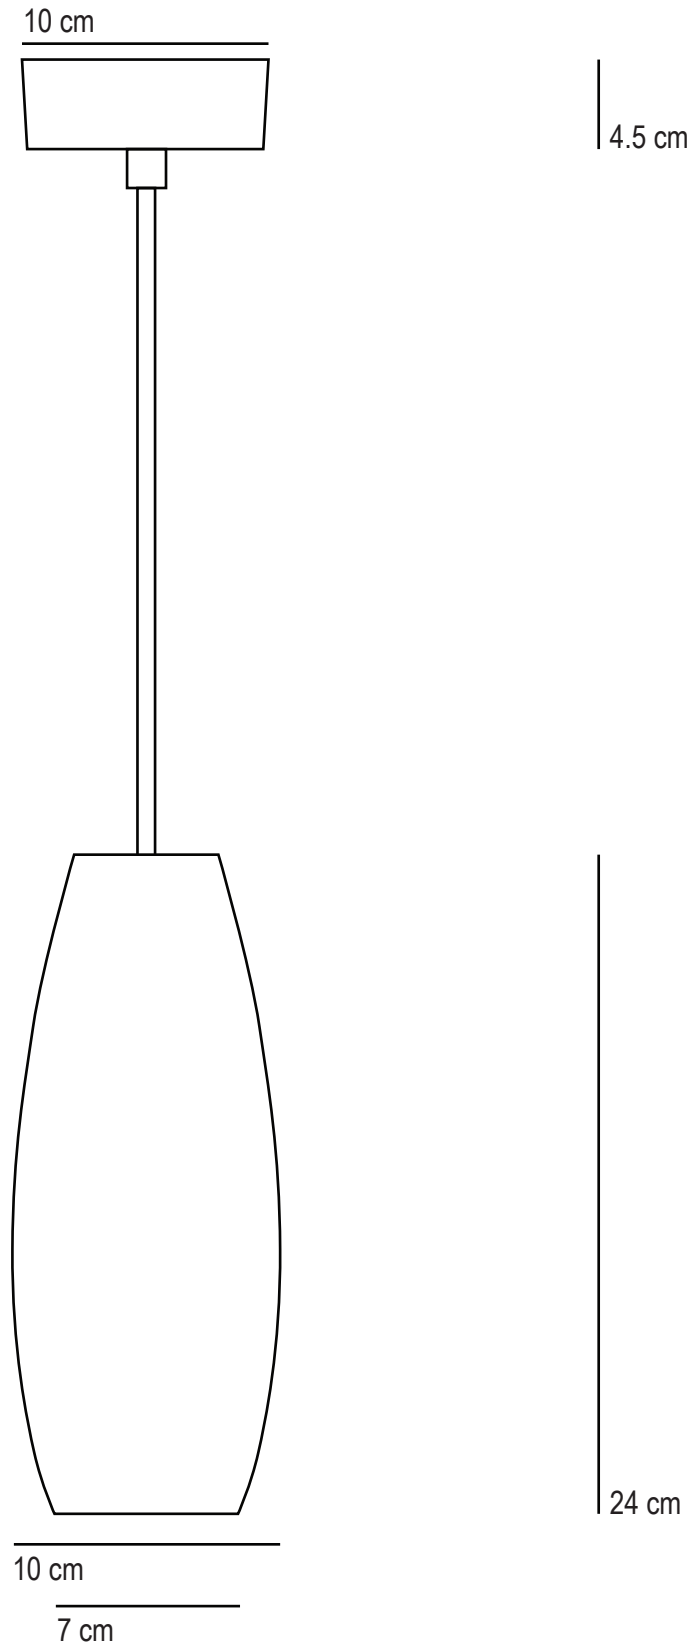

# Sidney Pendant Small

SPECIFICATION	Product Code	Bulb Cap	Max Wattage	Bulb Type
Sidney Pendant Small	FP 460	E 27	60	GLS
Available Finish	Natural bone china.			

This product is available for specific markets. CFL compatible.  
Cable length 150cm, bespoke cable lengths are available on request.